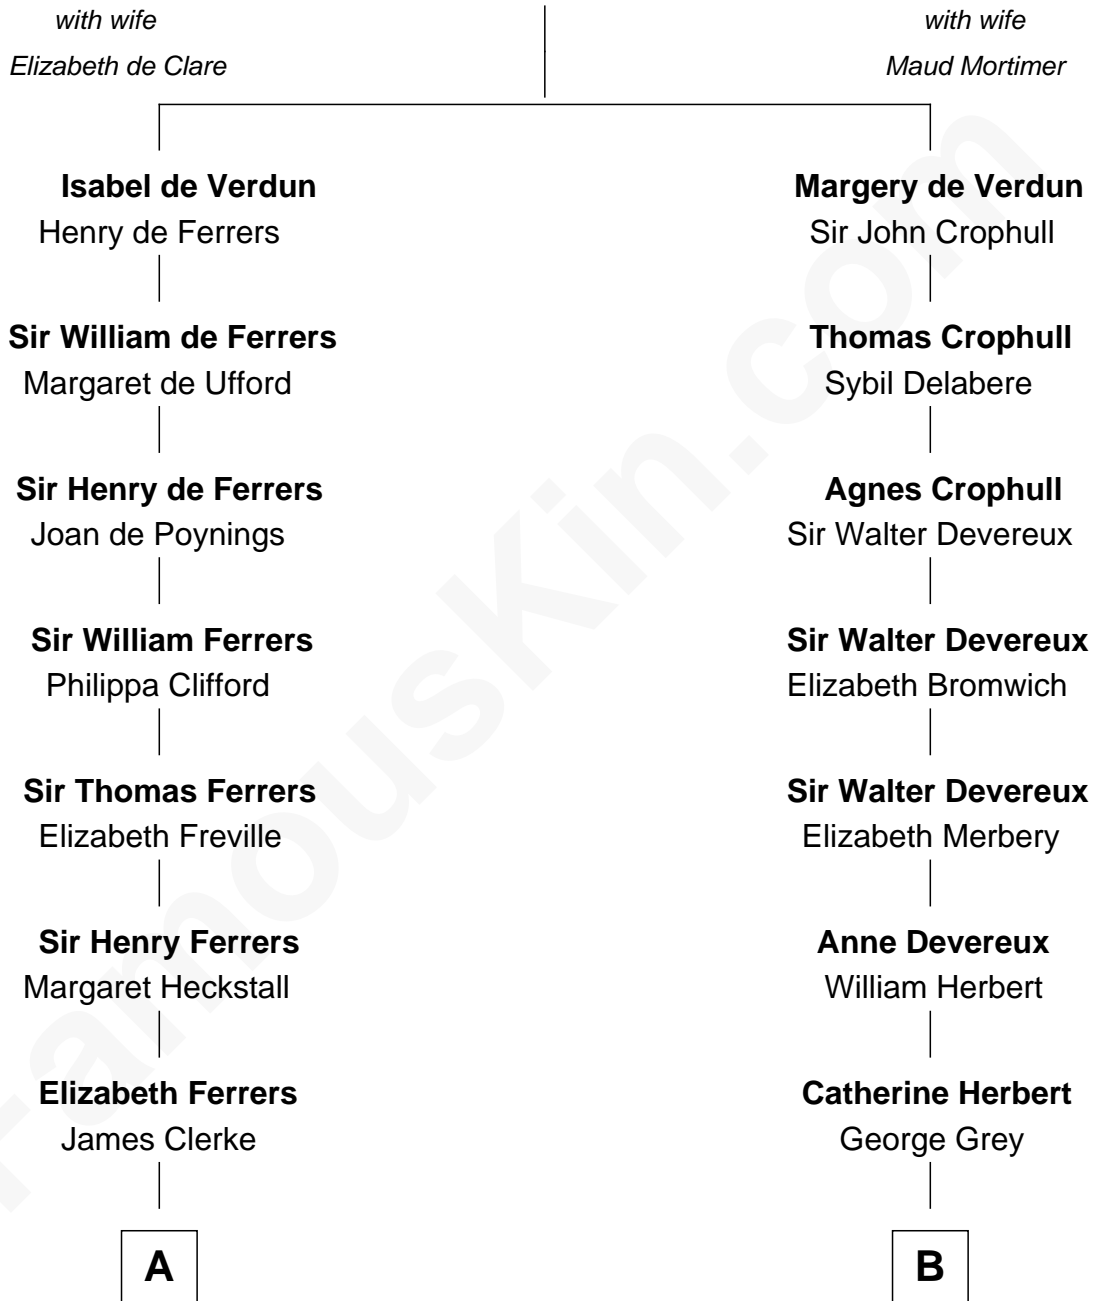

FamousKin.com Relationship Chart of

Tuesday Weld

TV and Movie Actress

14th cousin 7 times removed of

George Clinton

4th U.S. Vice President

Sir Thebaud de Verdun

C

—
Alfred Rodman
Anna Lothrop Motley

—
Eloise Rodman
Stephen Minot Weld

—
Edward Motley Weld
Sarah Lothrop King

—
Lothrop Motley Weld
Yosene Balfour Ker

—
Tuesday Weld
TV and Movie Actress

FamousKin.com