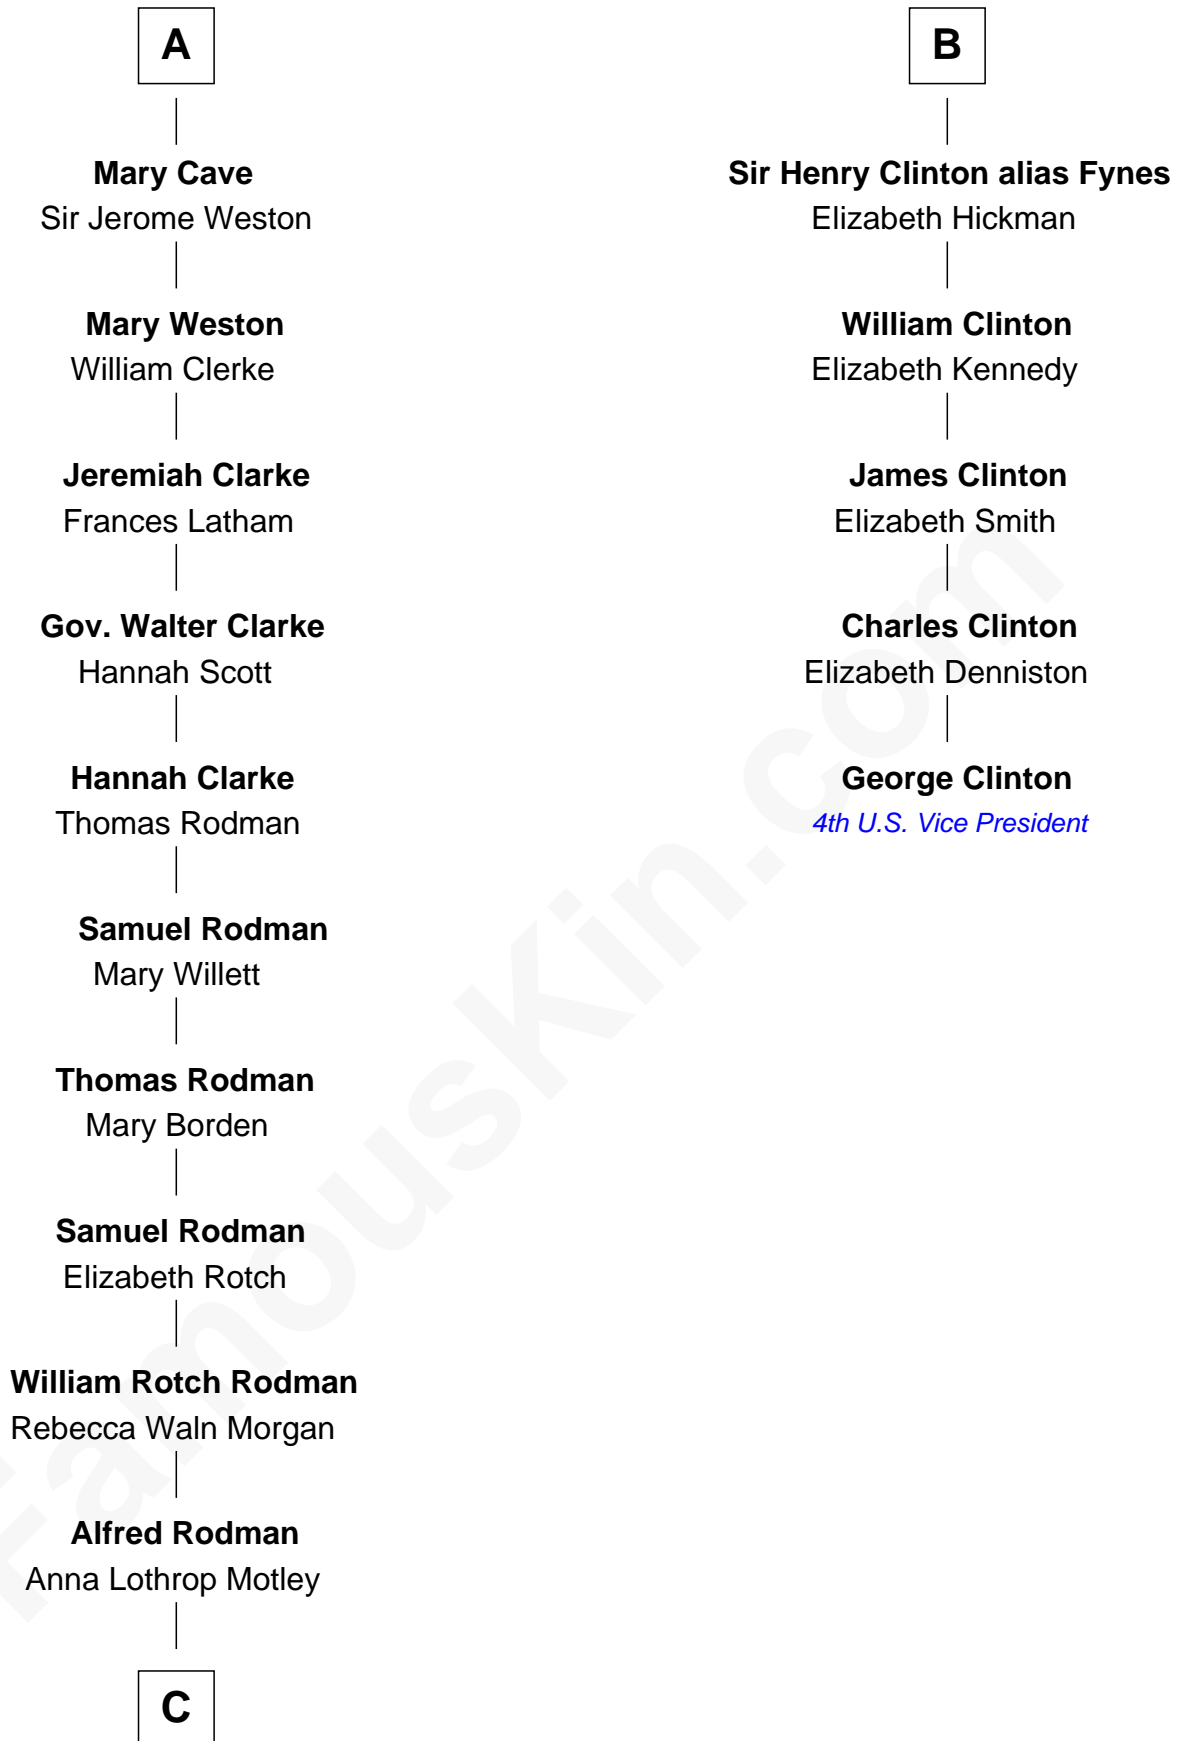

FamousKin.com Relationship Chart of

Tuesday Weld

TV and Movie Actress

11th cousin 9 times removed of

George Clinton

4th U.S. Vice President

Sir Reynold de Grey

Eleanor le Strange

C

—
Eloise Rodman
Stephen Minot Weld

—
Edward Motley Weld
Sarah Lothrop King

—
Lothrop Motley Weld
Yosene Balfour Ker

—
Tuesday Weld
TV and Movie Actress

FamousKin.com