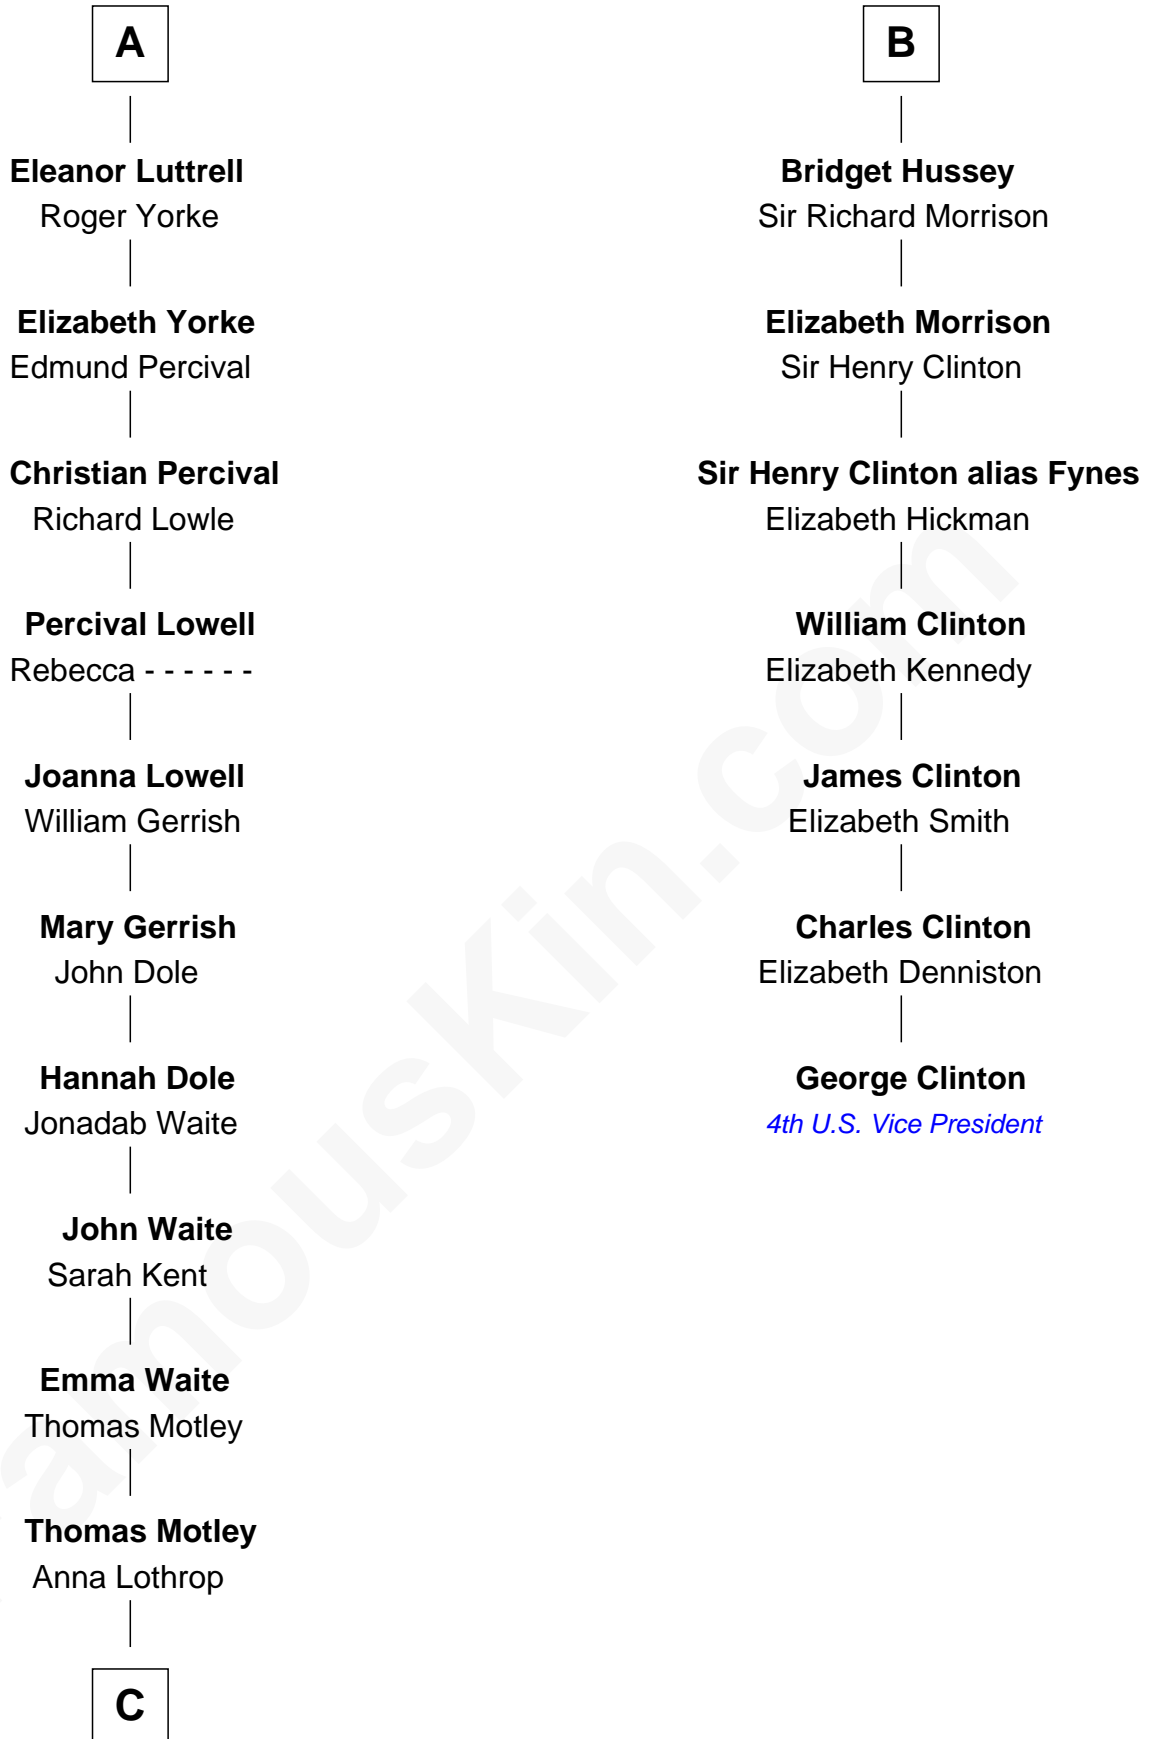

FamousKin.com Relationship Chart of

Tuesday Weld

TV and Movie Actress

13th cousin 8 times removed of

George Clinton

4th U.S. Vice President

King Edward I

C

—
Anna Lothrop Motley

Alfred Rodman

—
Eloise Rodman

Stephen Minot Weld

—
Edward Motley Weld

Sarah Lothrop King

—
Lothrop Motley Weld

Yosene Balfour Ker

—
Tuesday Weld

TV and Movie Actress

FamousKin.com