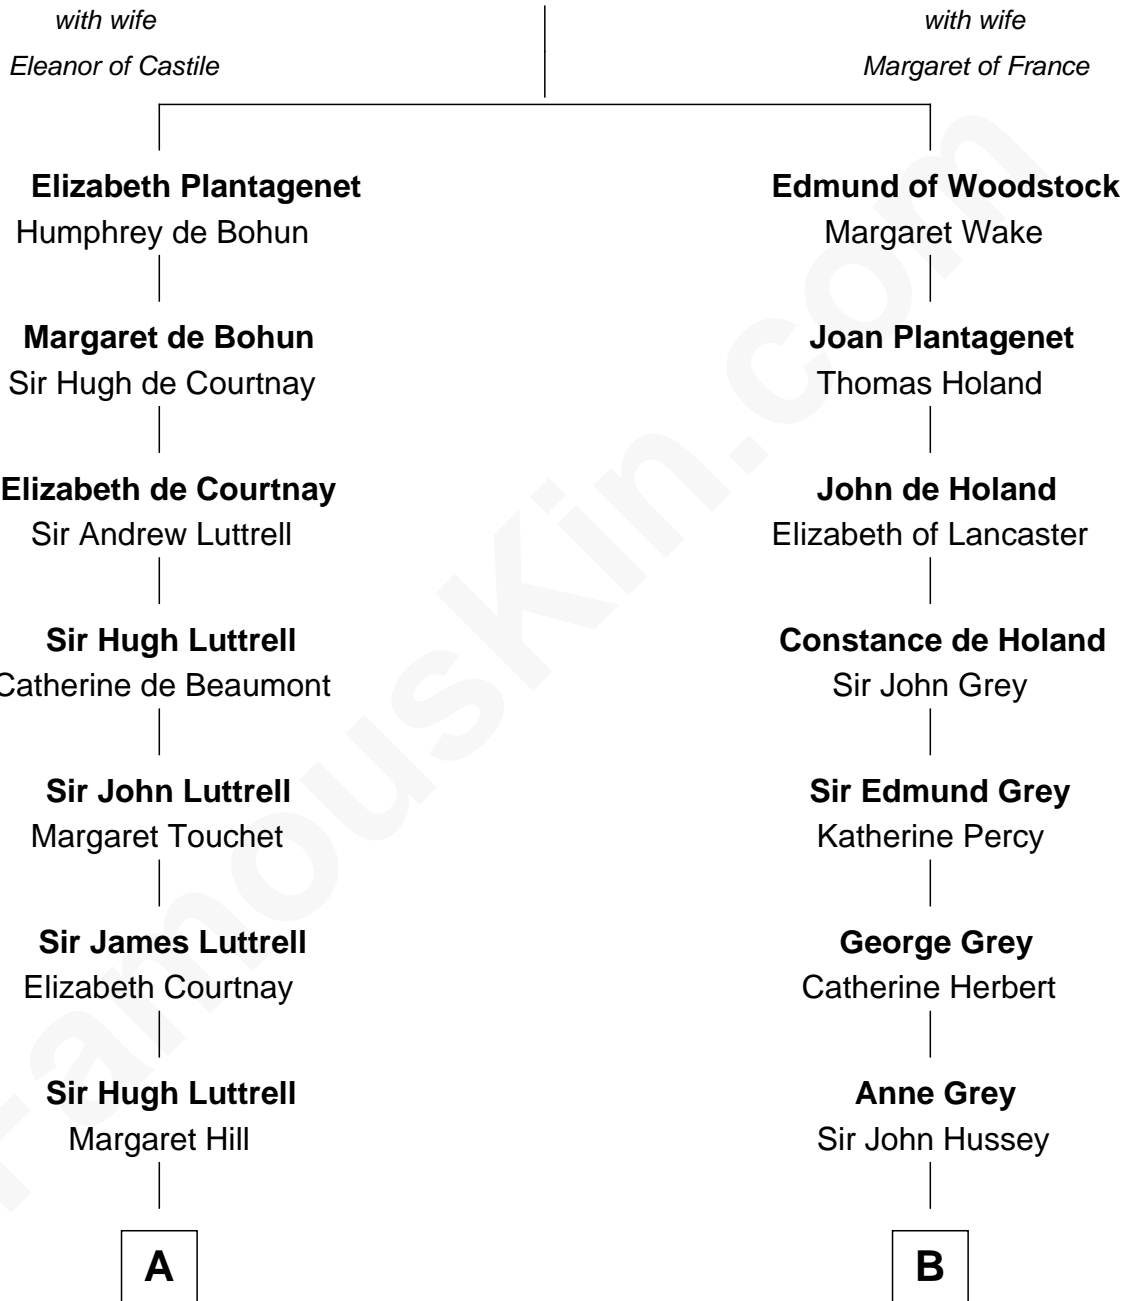

FamousKin.com Relationship Chart of

Tuesday Weld

TV and Movie Actress

13th cousin 8 times removed of

George Clinton

4th U.S. Vice President

King Edward I

C

—
Anna Lothrop Motley

Alfred Rodman

—
Eloise Rodman

Stephen Minot Weld

—
Edward Motley Weld

Sarah Lothrop King

—
Lothrop Motley Weld

Yosene Balfour Ker

—
Tuesday Weld

TV and Movie Actress

FamousKin.com