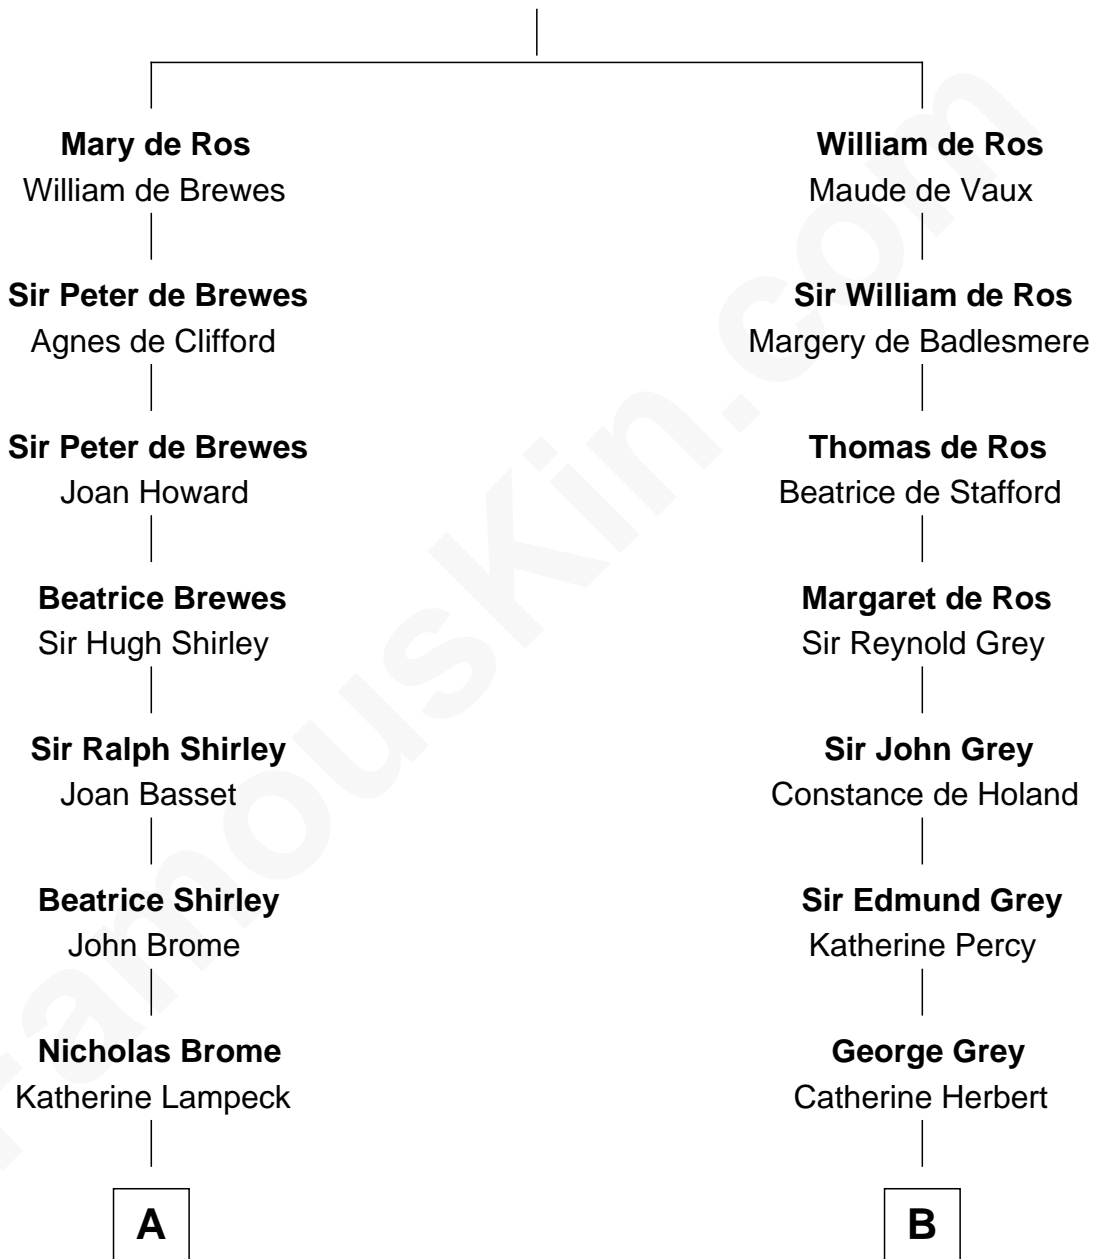

# FamousKin.com Relationship Chart of

**Tuesday Weld**

*TV and Movie Actress*

14th cousin 6 times removed of

**George Clinton**

*4th U.S. Vice President*

**Sir Robert de Ros**

Isabel de Aubeney

**C**

—  
**Stephen Minot Weld**

Eloise Rodman

—  
**Edward Motley Weld**

Sarah Lothrop King

—  
**Lothrop Motley Weld**

Yosene Balfour Ker

—  
**Tuesday Weld**