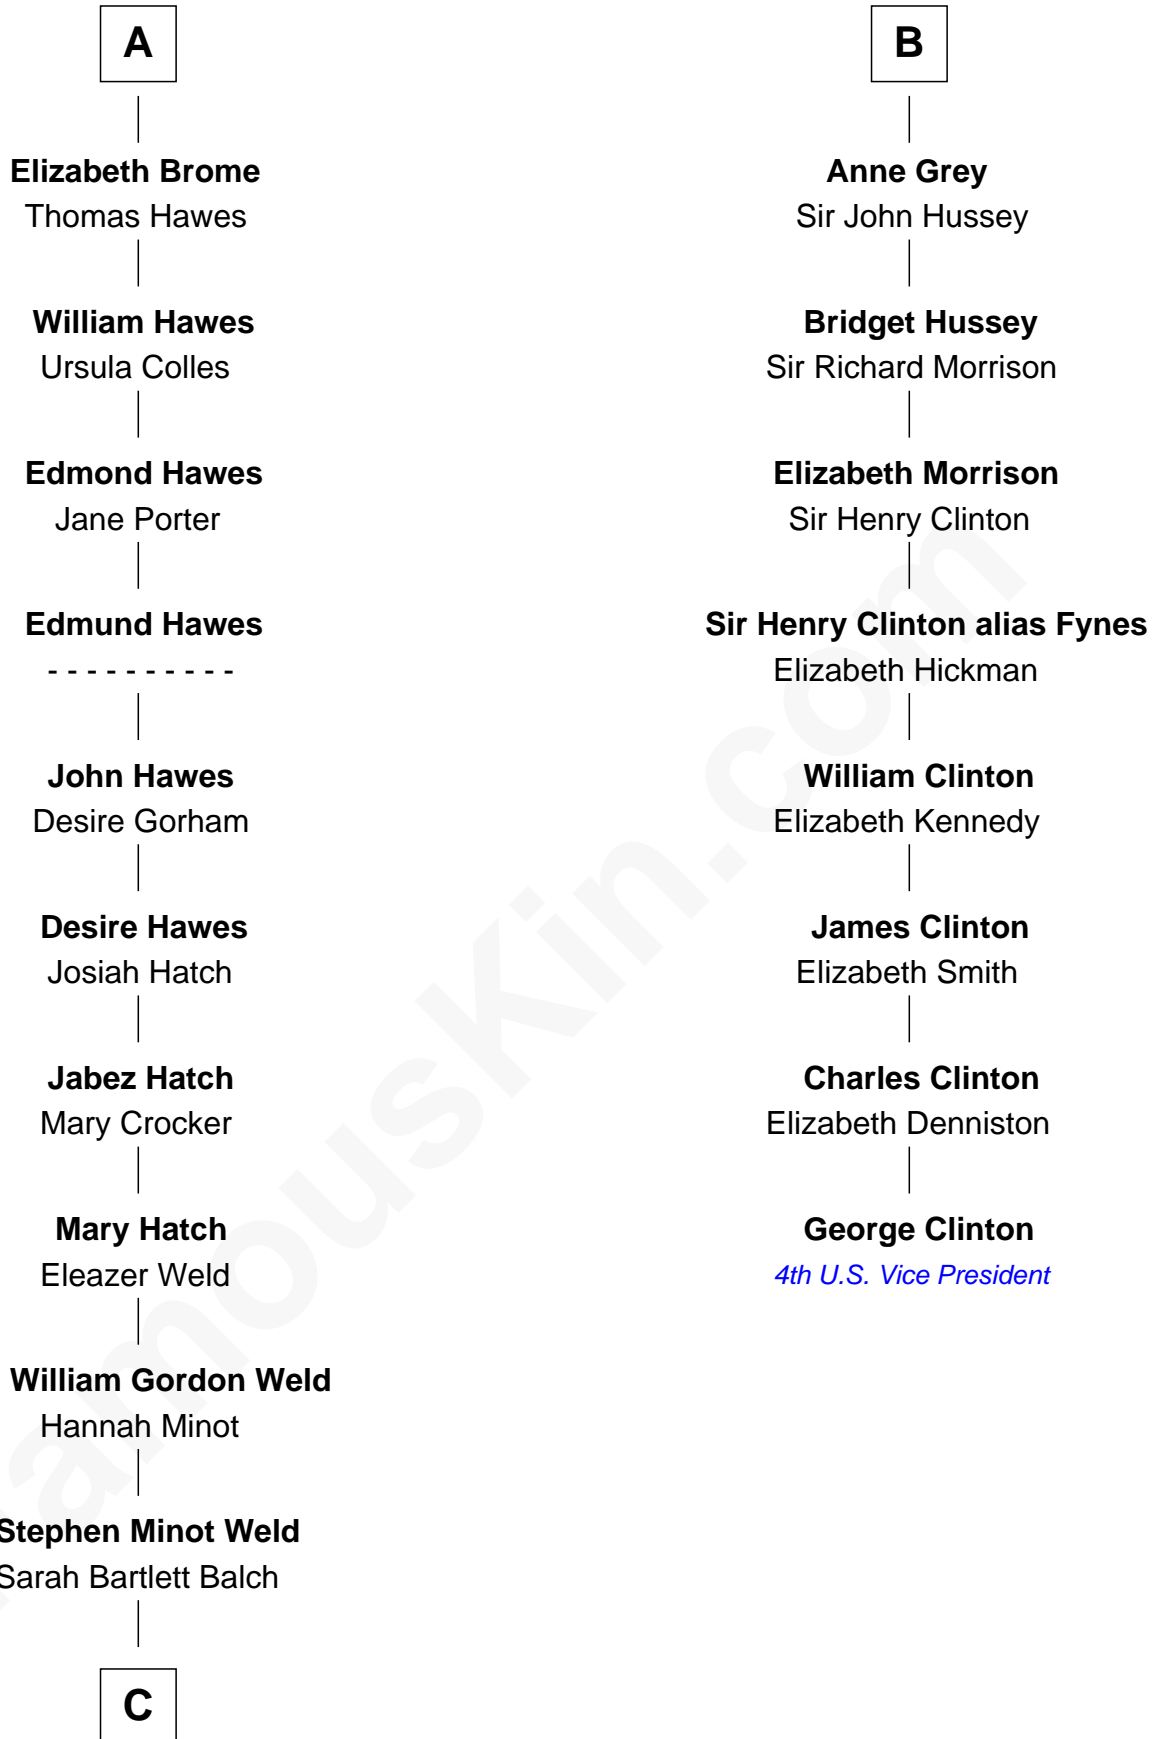

# FamousKin.com Relationship Chart of

**Tuesday Weld**

*TV and Movie Actress*

14th cousin 6 times removed of

**George Clinton**

*4th U.S. Vice President*

**Sir Robert de Ros**

Isabel de Aubeney

**C**

—  
**Stephen Minot Weld**

Eloise Rodman

—  
**Edward Motley Weld**

Sarah Lothrop King

—  
**Lothrop Motley Weld**

Yosene Balfour Ker

—  
**Tuesday Weld**