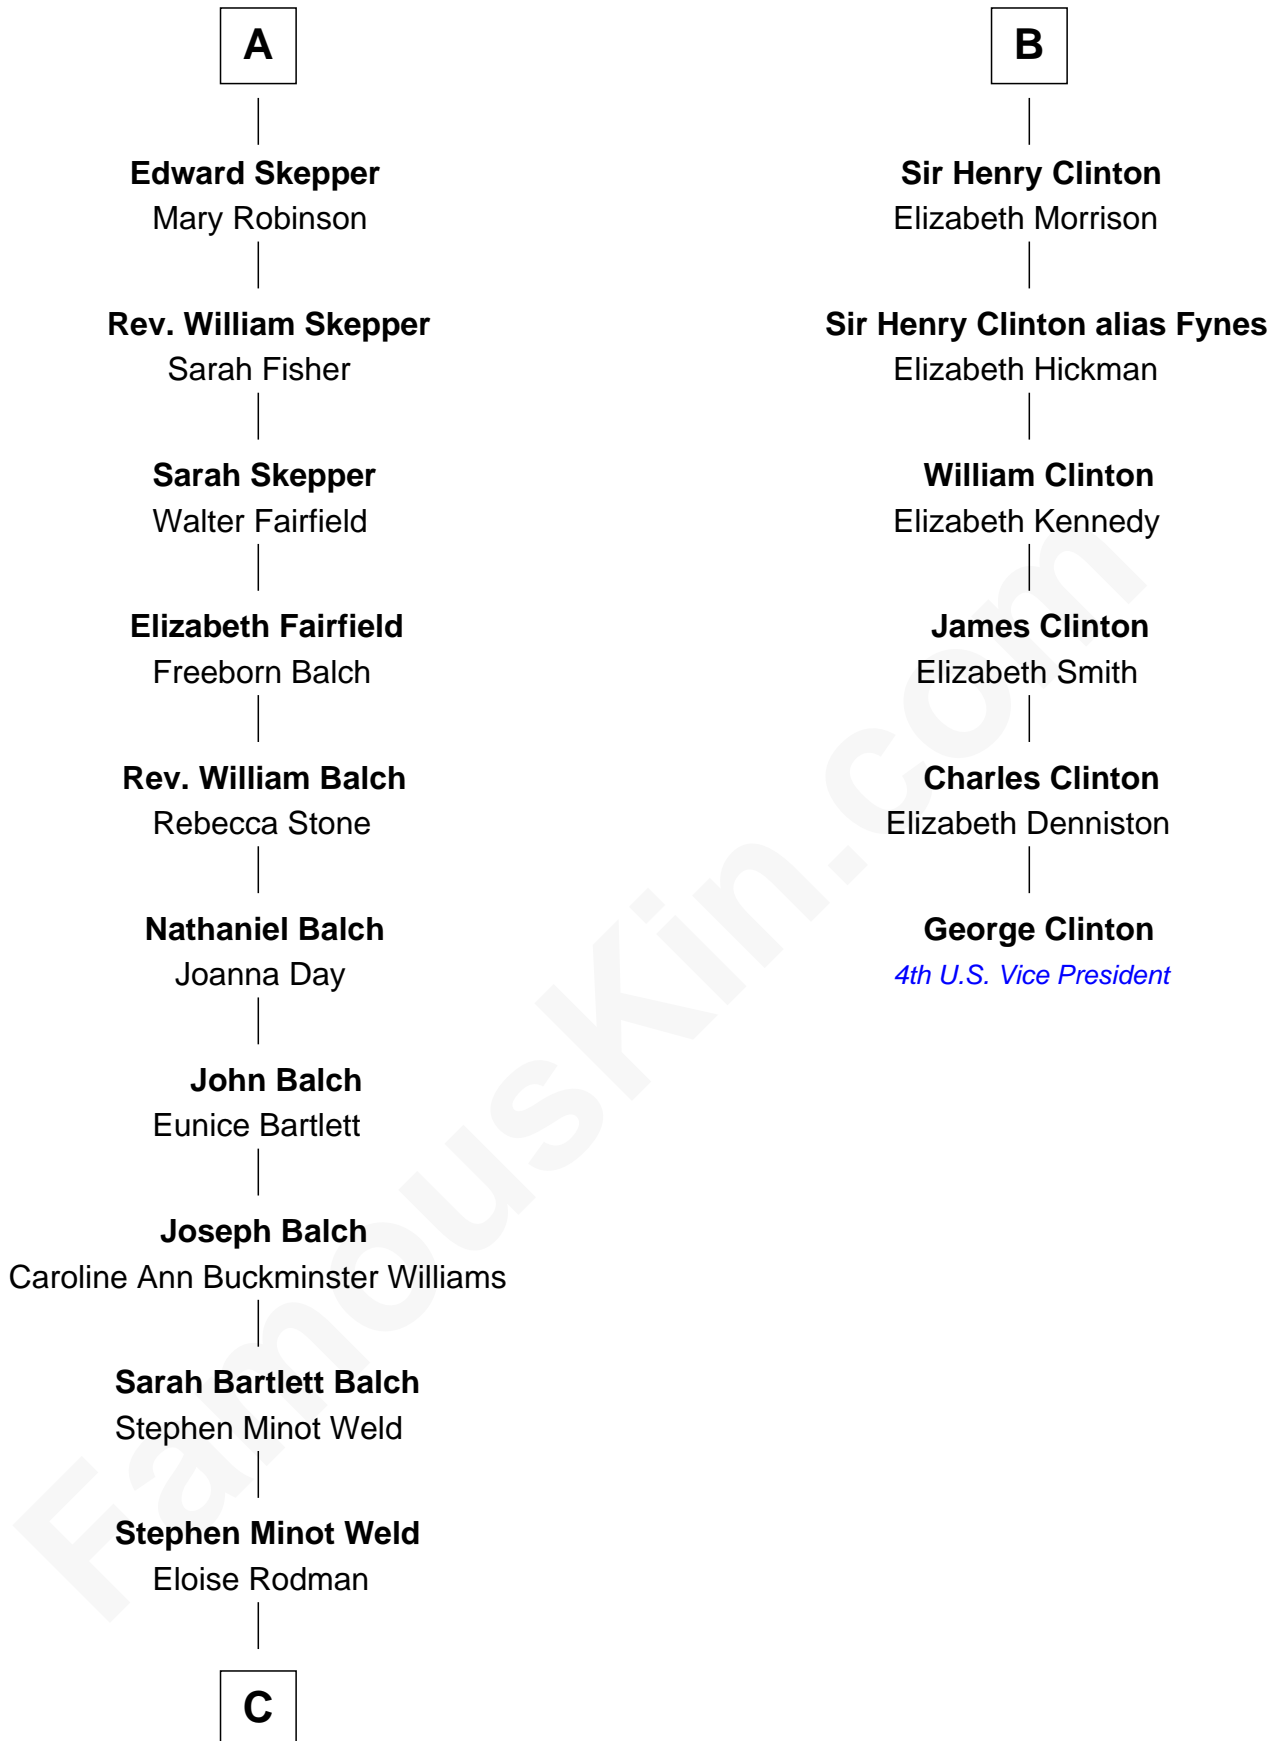

FamousKin.com Relationship Chart of

Tuesday Weld

TV and Movie Actress

12th cousin 7 times removed of

George Clinton

4th U.S. Vice President

Sir Philip le Despencer

Elizabeth - - - - -

Sir Philip le Despencer

Elizabeth de Tibetot

Margery Despencer

Sir Roger Wentworth

Sir Philip Wentworth

Mary Clifford

Elizabeth Wentworth

Sir Martin de la See

Elizabeth Grey

Elizabeth Dudley

William Stourton

Ursula Stourton

Sir Edward Clinton

B

C

Edward Motley Weld

Sarah Lothrop King

Lothrop Motley Weld

Yosene Balfour Ker

Tuesday Weld

TV and Movie Actress

FamousKin.com