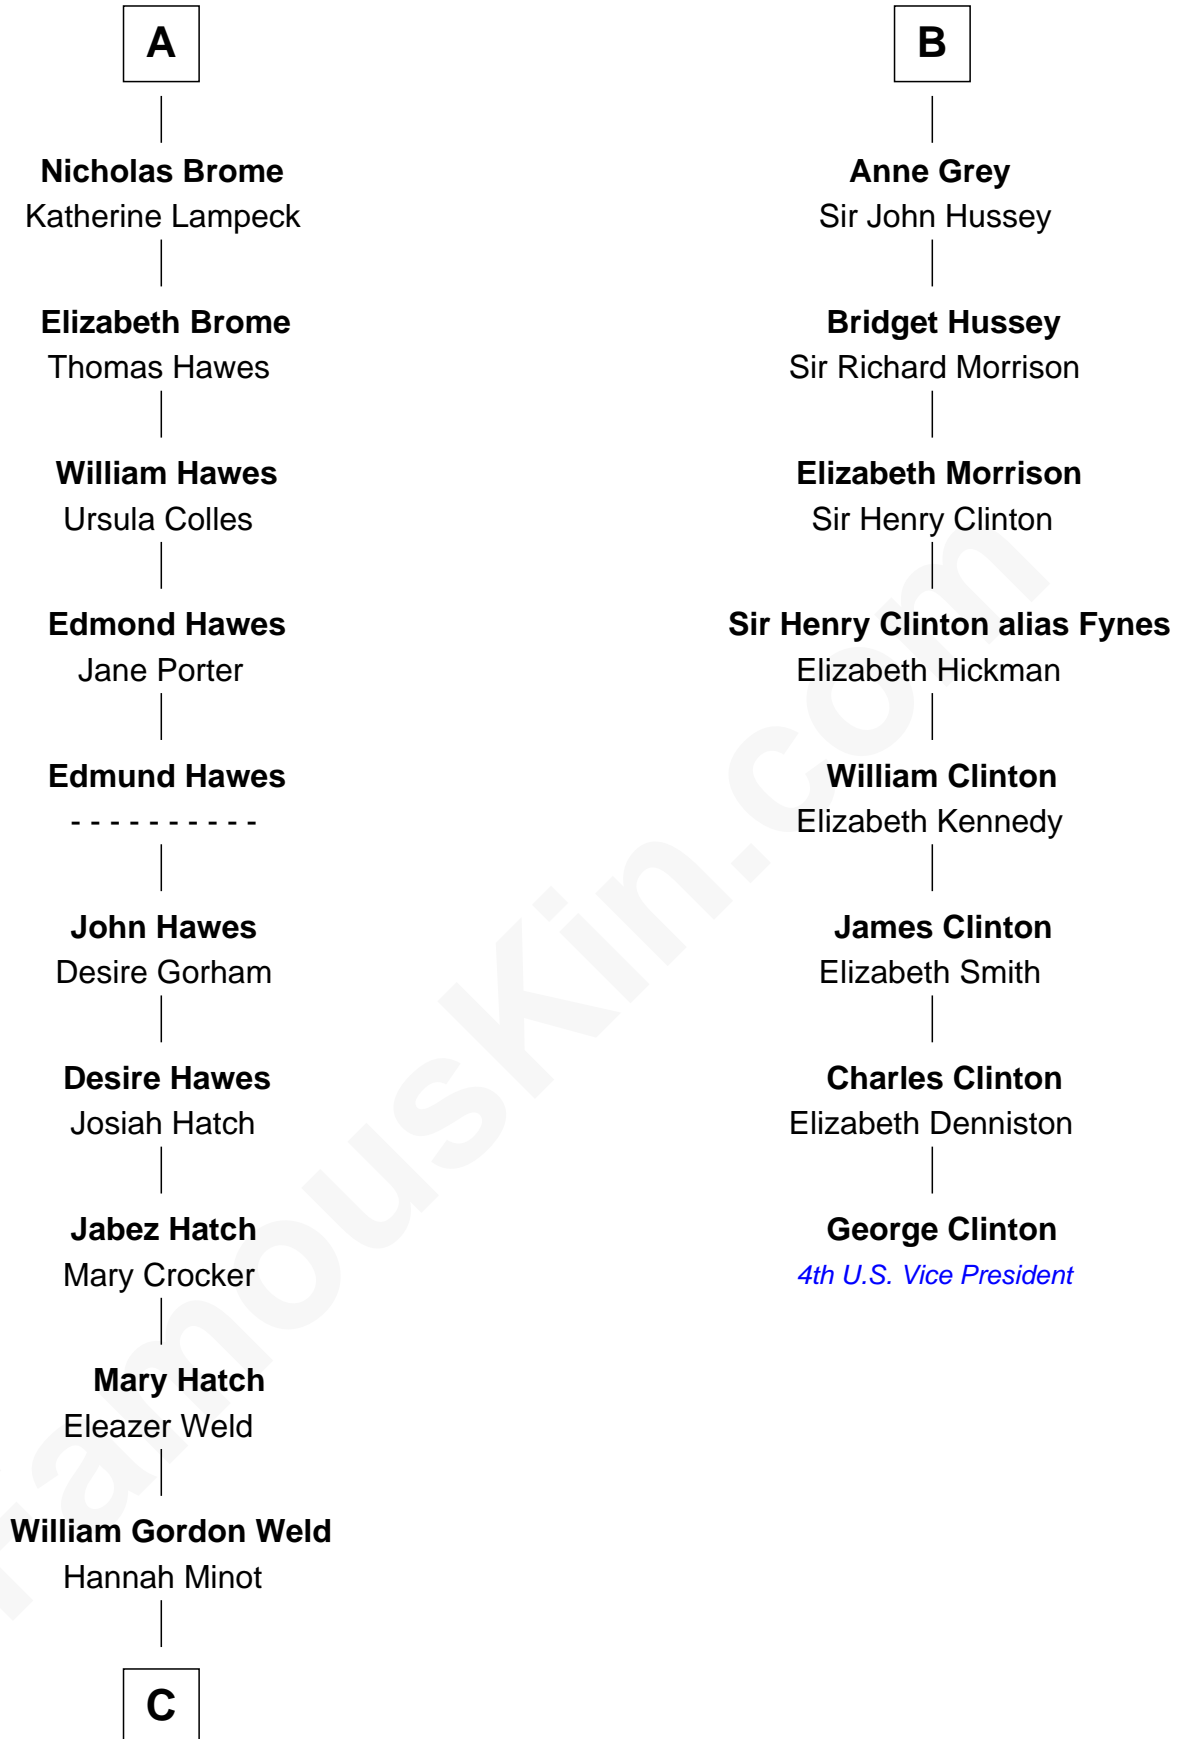

FamousKin.com Relationship Chart of

Tuesday Weld

TV and Movie Actress

14th cousin 7 times removed of

George Clinton

4th U.S. Vice President

Sir James de Audley

Ela Longespee

Eleanor Neville

Katherine Percy

Sir Edmund Grey

George Grey

Catherine Herbert

B

C

Stephen Minot Weld

Sarah Bartlett Balch

Stephen Minot Weld

Eloise Rodman

Edward Motley Weld

Sarah Lothrop King

Lothrop Motley Weld

Yosene Balfour Ker

Tuesday Weld