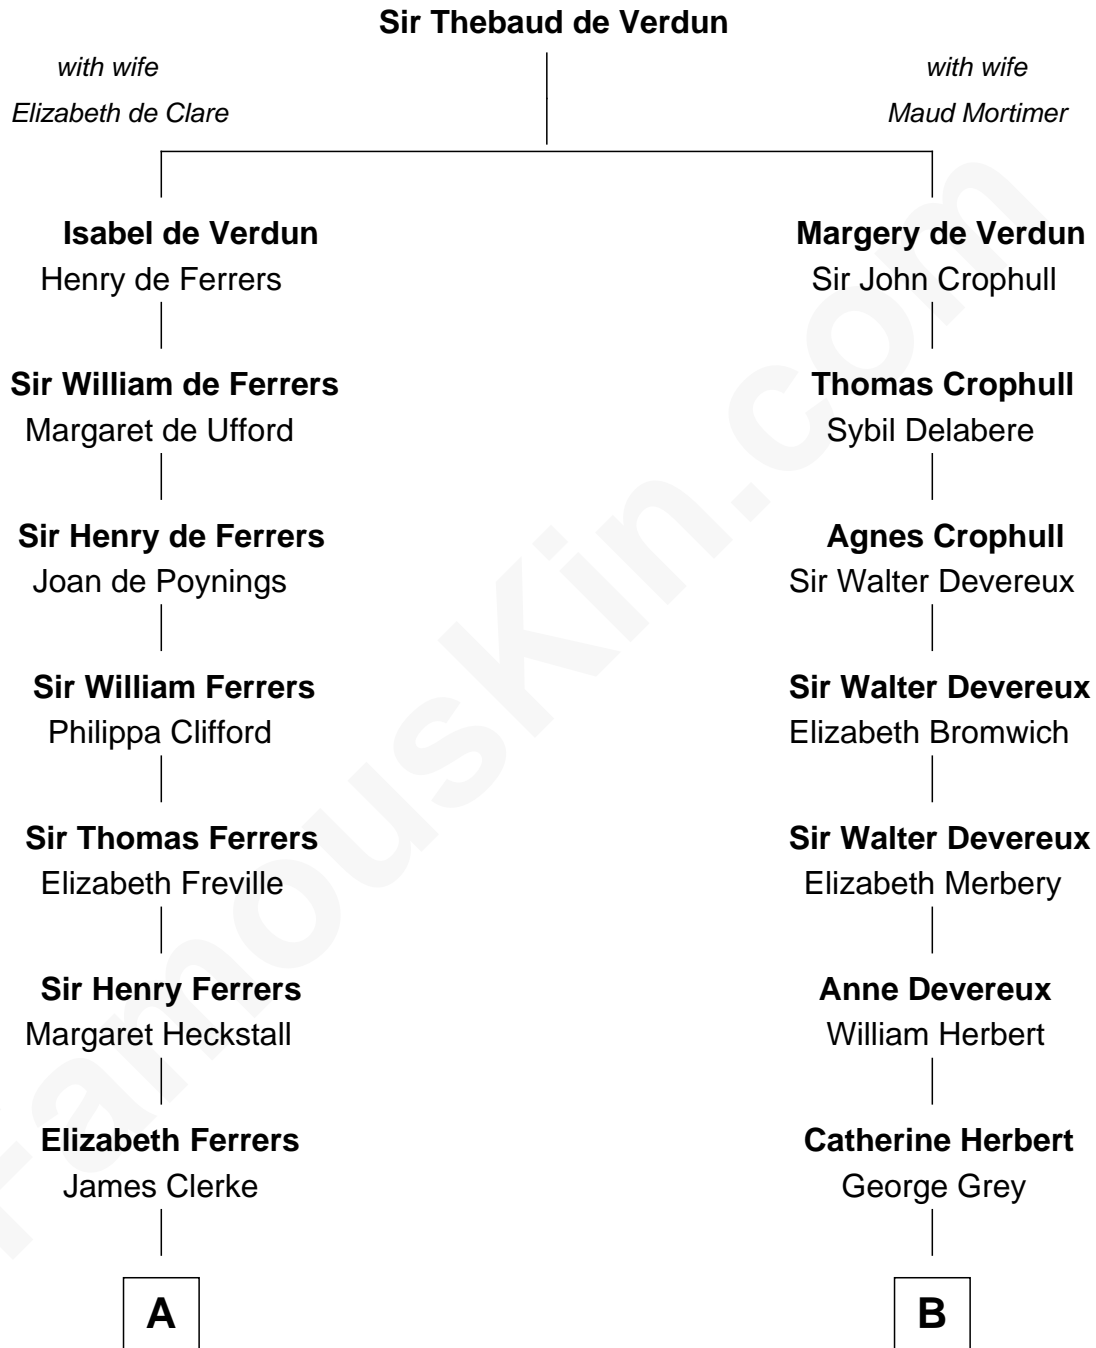

FamousKin.com Relationship Chart of

Tuesday Weld

TV and Movie Actress

15th cousin 6 times removed of

DeWitt Clinton

6th Governor of New York

C

—
Alfred Rodman
Anna Lothrop Motley

—
Eloise Rodman
Stephen Minot Weld

—
Edward Motley Weld
Sarah Lothrop King

—
Lothrop Motley Weld
Yosene Balfour Ker

—
Tuesday Weld
TV and Movie Actress

FamousKin.com