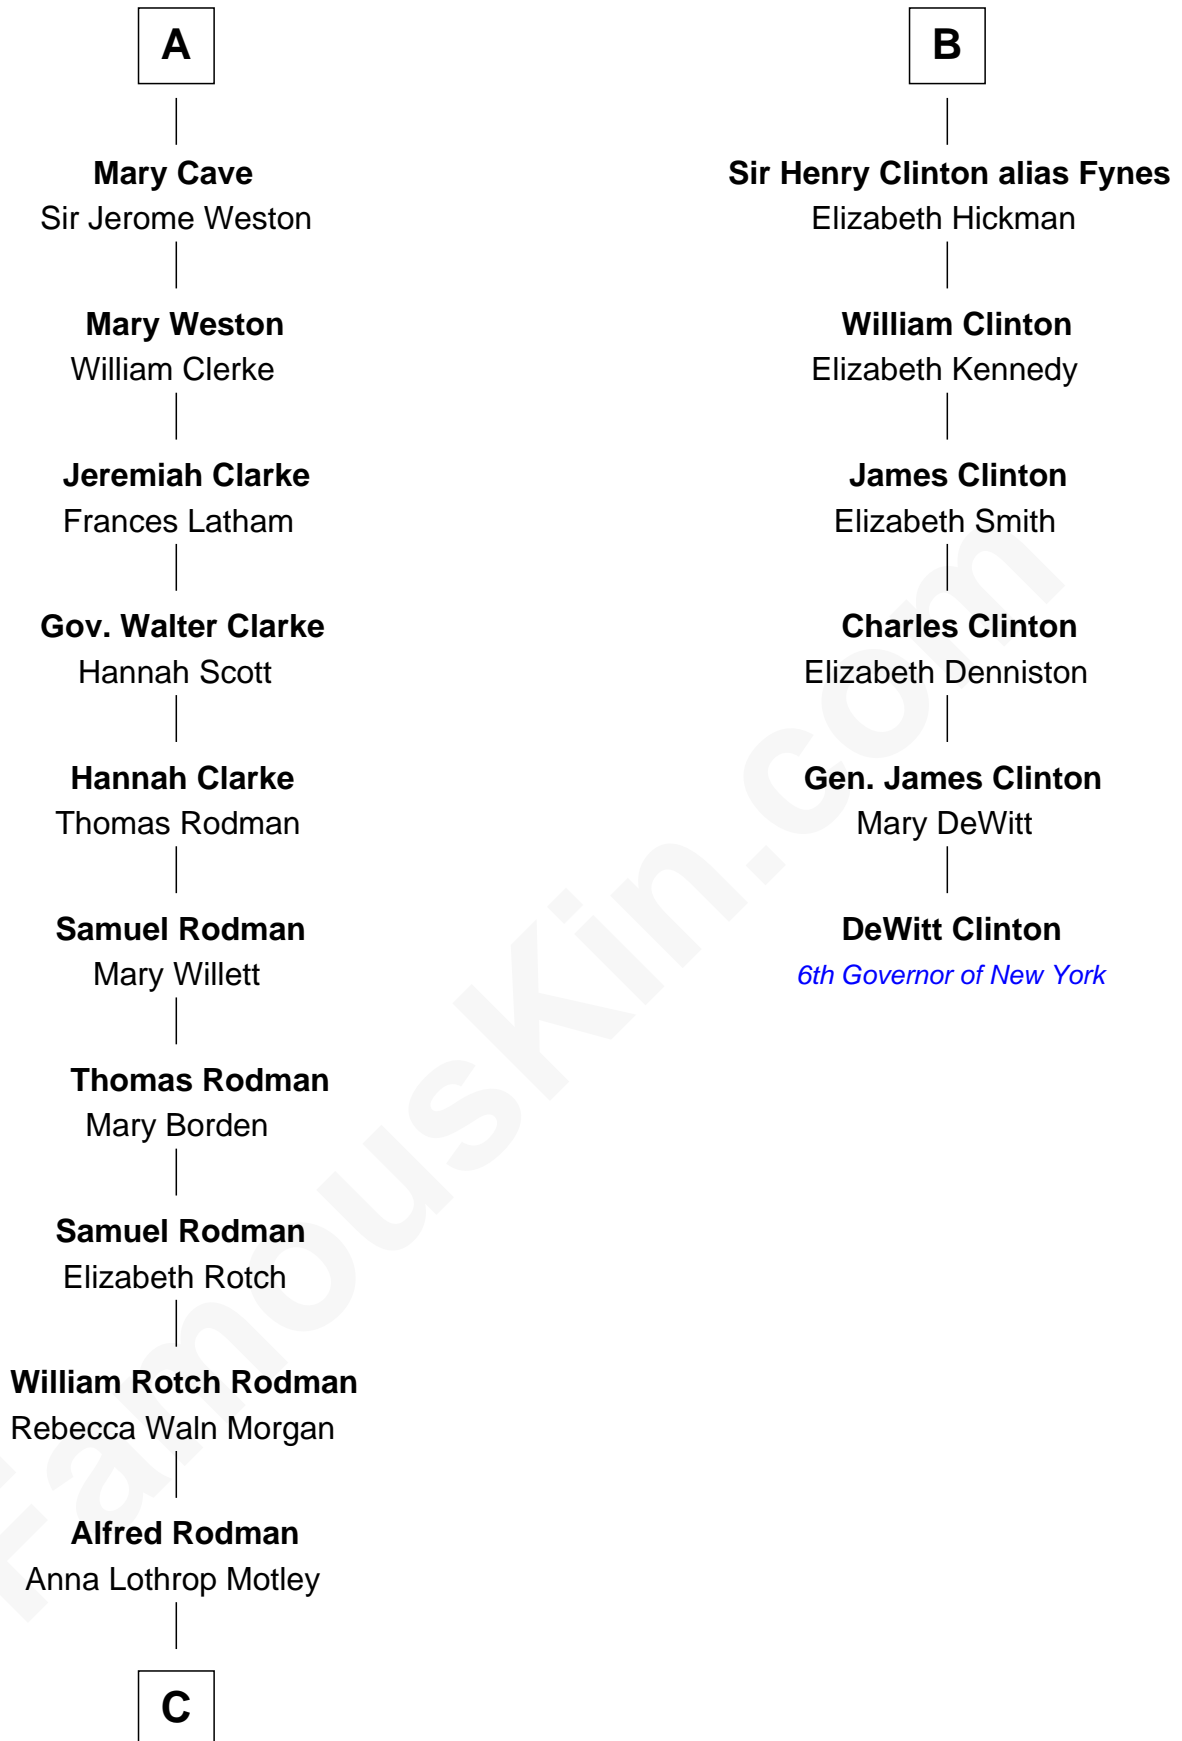

# FamousKin.com Relationship Chart of

**Tuesday Weld**

*TV and Movie Actress*

12th cousin 8 times removed of

**DeWitt Clinton**

*6th Governor of New York*

**Sir Reynold de Grey**

Eleanor le Strange

**C**

**Eloise Rodman**  
Stephen Minot Weld

**Edward Motley Weld**  
Sarah Lothrop King

**Lothrop Motley Weld**  
Yosene Balfour Ker

**Tuesday Weld**  
*TV and Movie Actress*

FamousKin.com