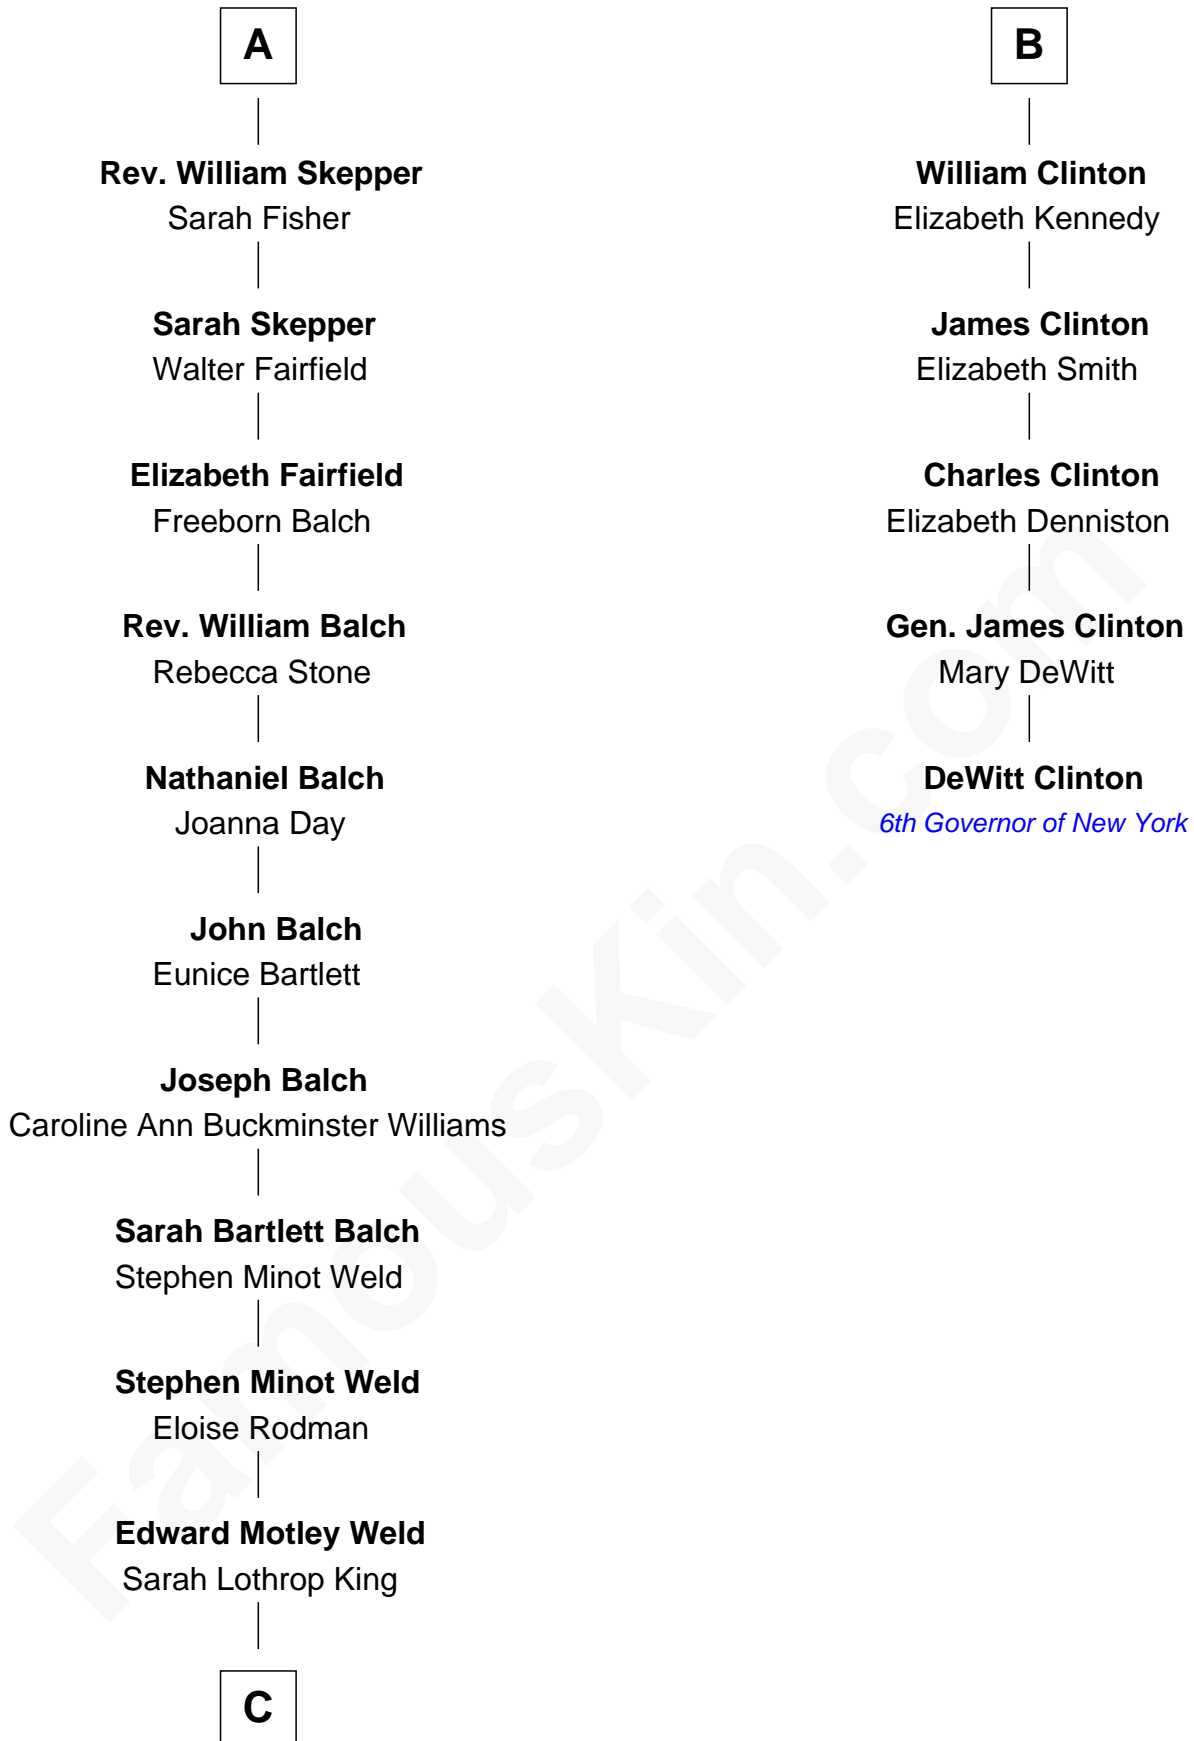

# FamousKin.com Relationship Chart of

**Tuesday Weld**

*TV and Movie Actress*

11th cousin 7 times removed of

**DeWitt Clinton**

*6th Governor of New York*

**Sir Henry Percy**  
Elizabeth Mortimer

**C**

—  
**Lothrop Motley Weld**

Yosene Balfour Ker

—  
**Tuesday Weld**

*TV and Movie Actress*

FamousKin.com