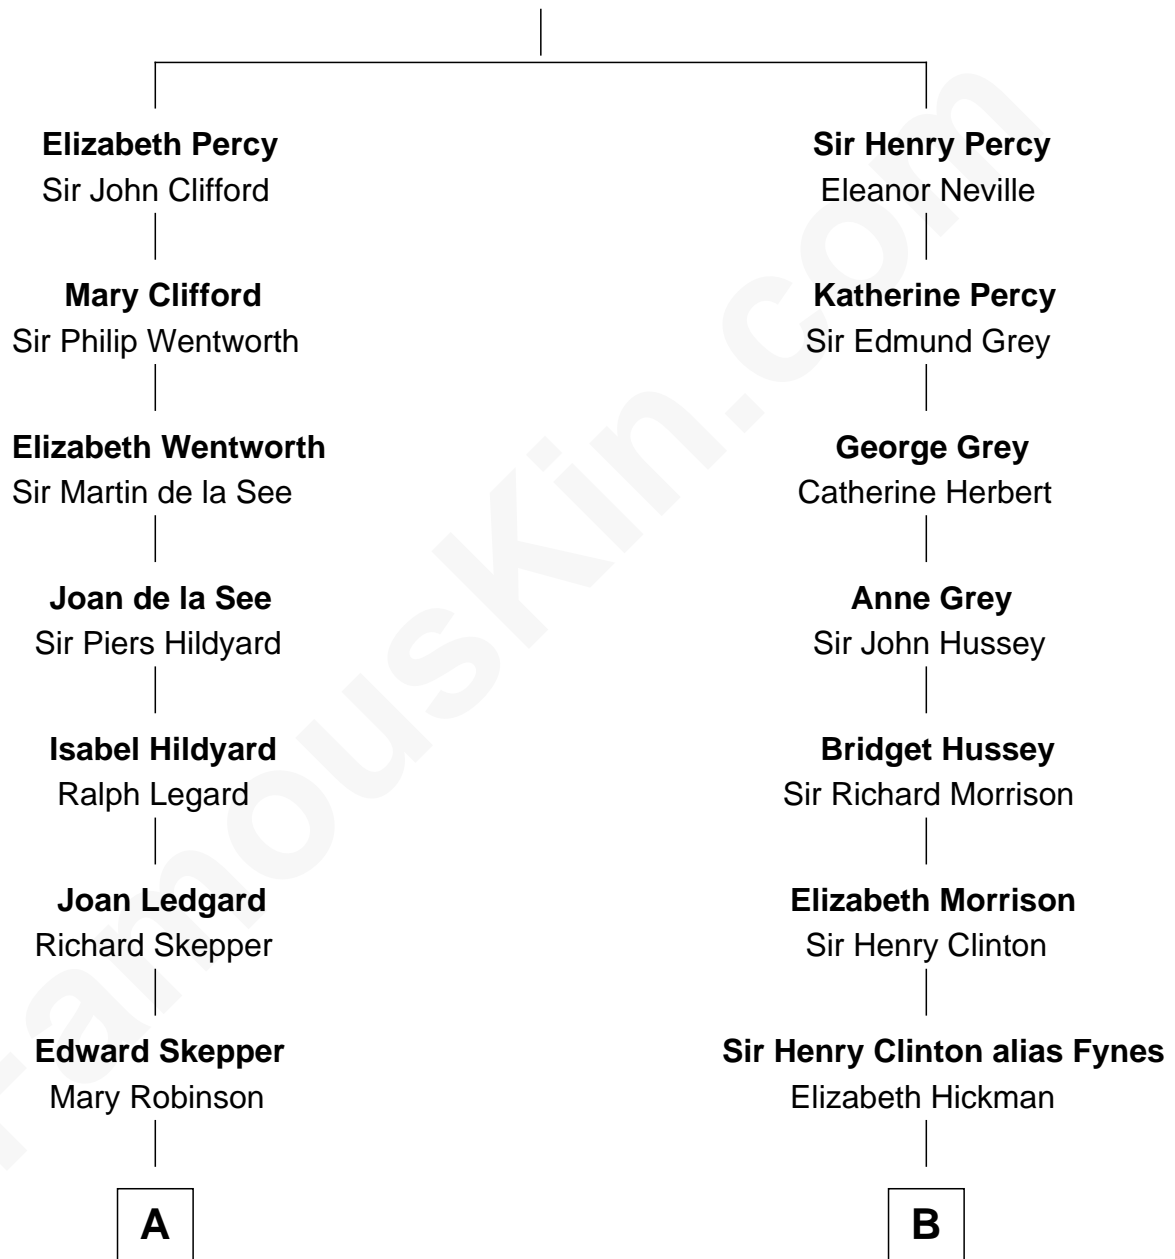

# FamousKin.com Relationship Chart of

**Tuesday Weld**

*TV and Movie Actress*

11th cousin 7 times removed of

**DeWitt Clinton**

*6th Governor of New York*

**Sir Henry Percy**  
Elizabeth Mortimer

**C**

—  
**Lothrop Motley Weld**

Yosene Balfour Ker

—  
**Tuesday Weld**

*TV and Movie Actress*

FamousKin.com