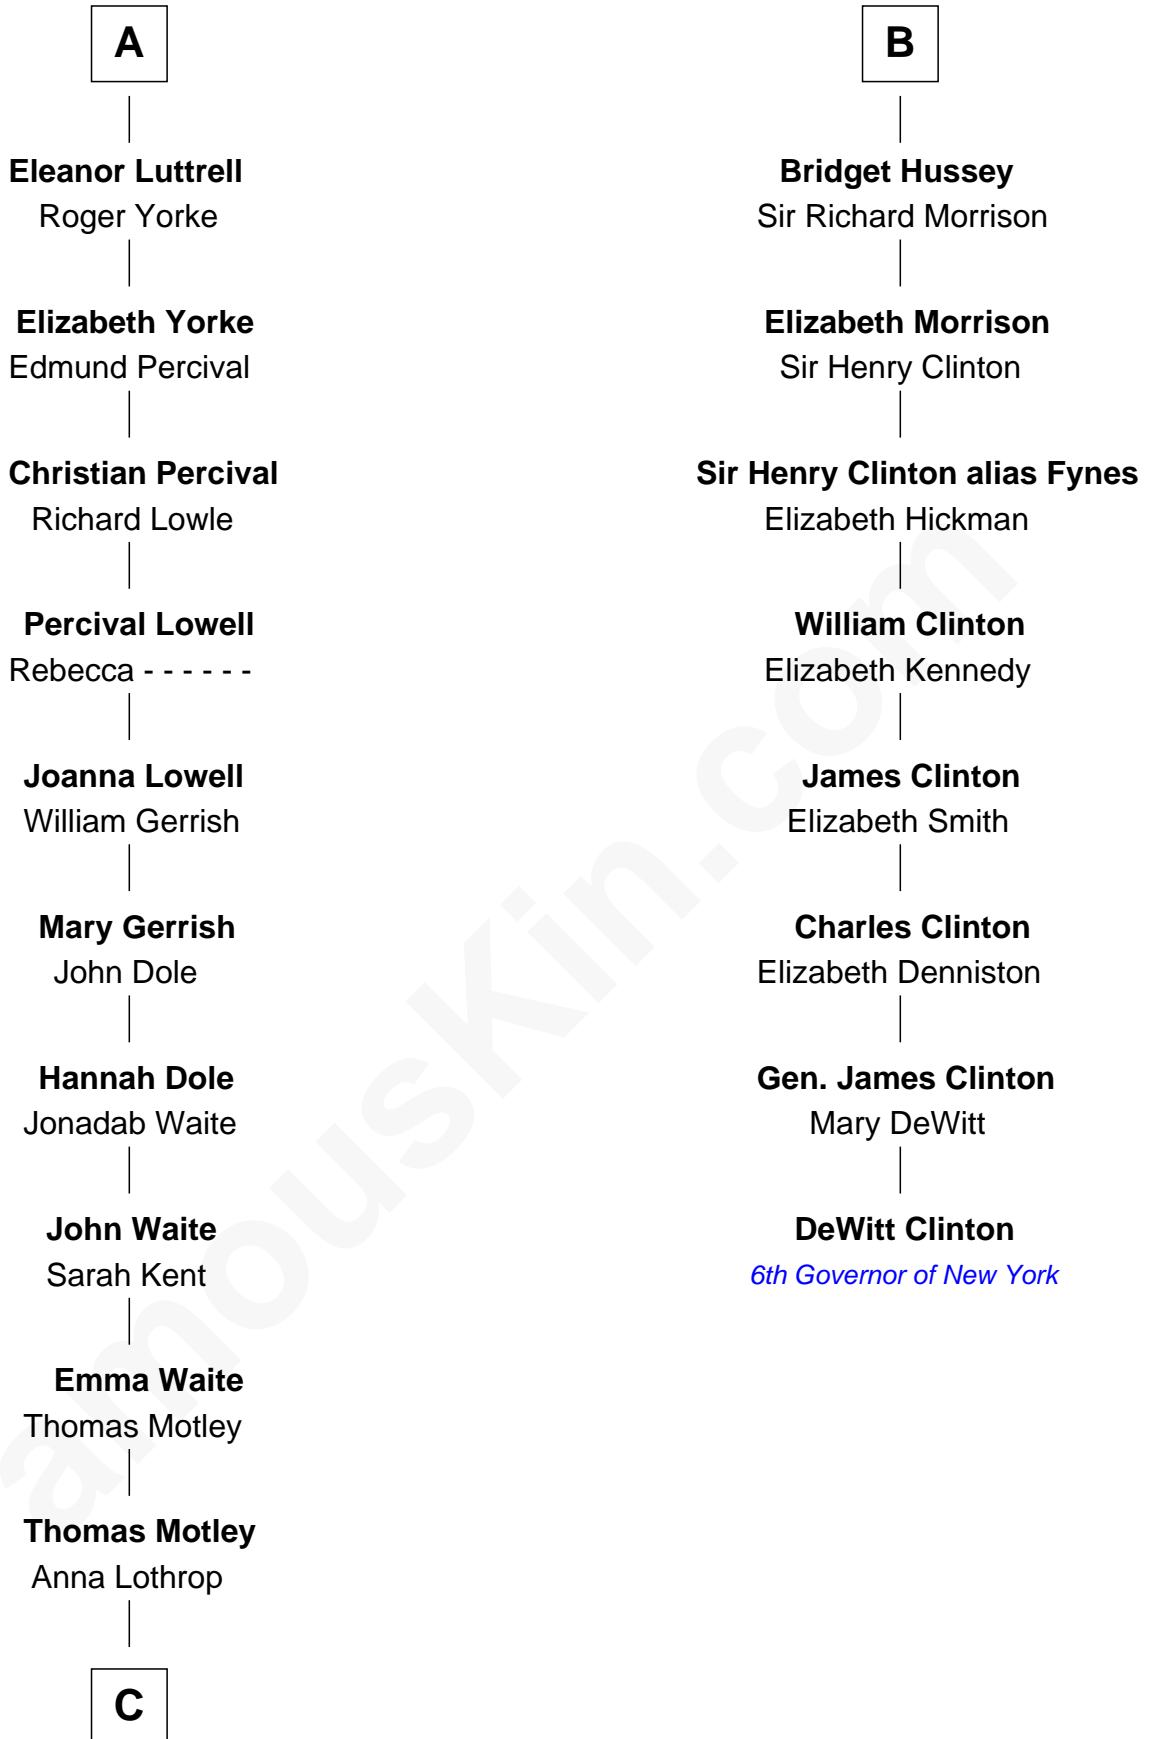

FamousKin.com Relationship Chart of

Tuesday Weld

TV and Movie Actress

14th cousin 7 times removed of

DeWitt Clinton

6th Governor of New York

C

—
Anna Lothrop Motley

Alfred Rodman

—
Eloise Rodman

Stephen Minot Weld

—
Edward Motley Weld

Sarah Lothrop King

—
Lothrop Motley Weld

Yosene Balfour Ker

—
Tuesday Weld