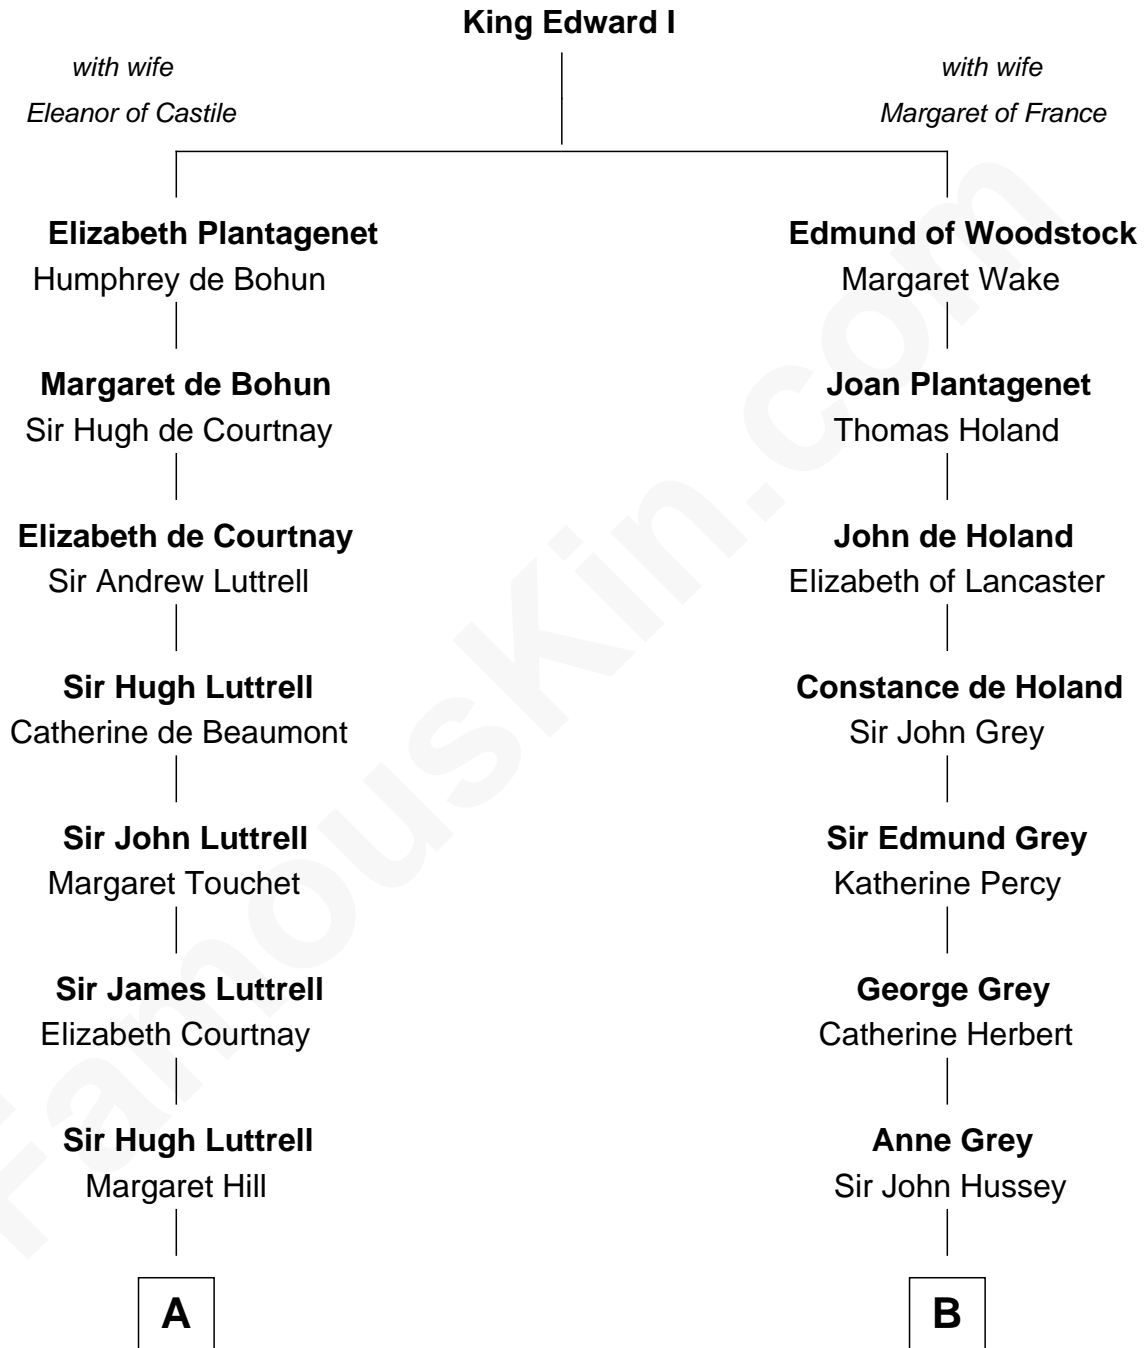

FamousKin.com Relationship Chart of

Tuesday Weld

TV and Movie Actress

14th cousin 7 times removed of

DeWitt Clinton

6th Governor of New York

C

—
Anna Lothrop Motley

Alfred Rodman

—
Eloise Rodman

Stephen Minot Weld

—
Edward Motley Weld

Sarah Lothrop King

—
Lothrop Motley Weld

Yosene Balfour Ker

—
Tuesday Weld