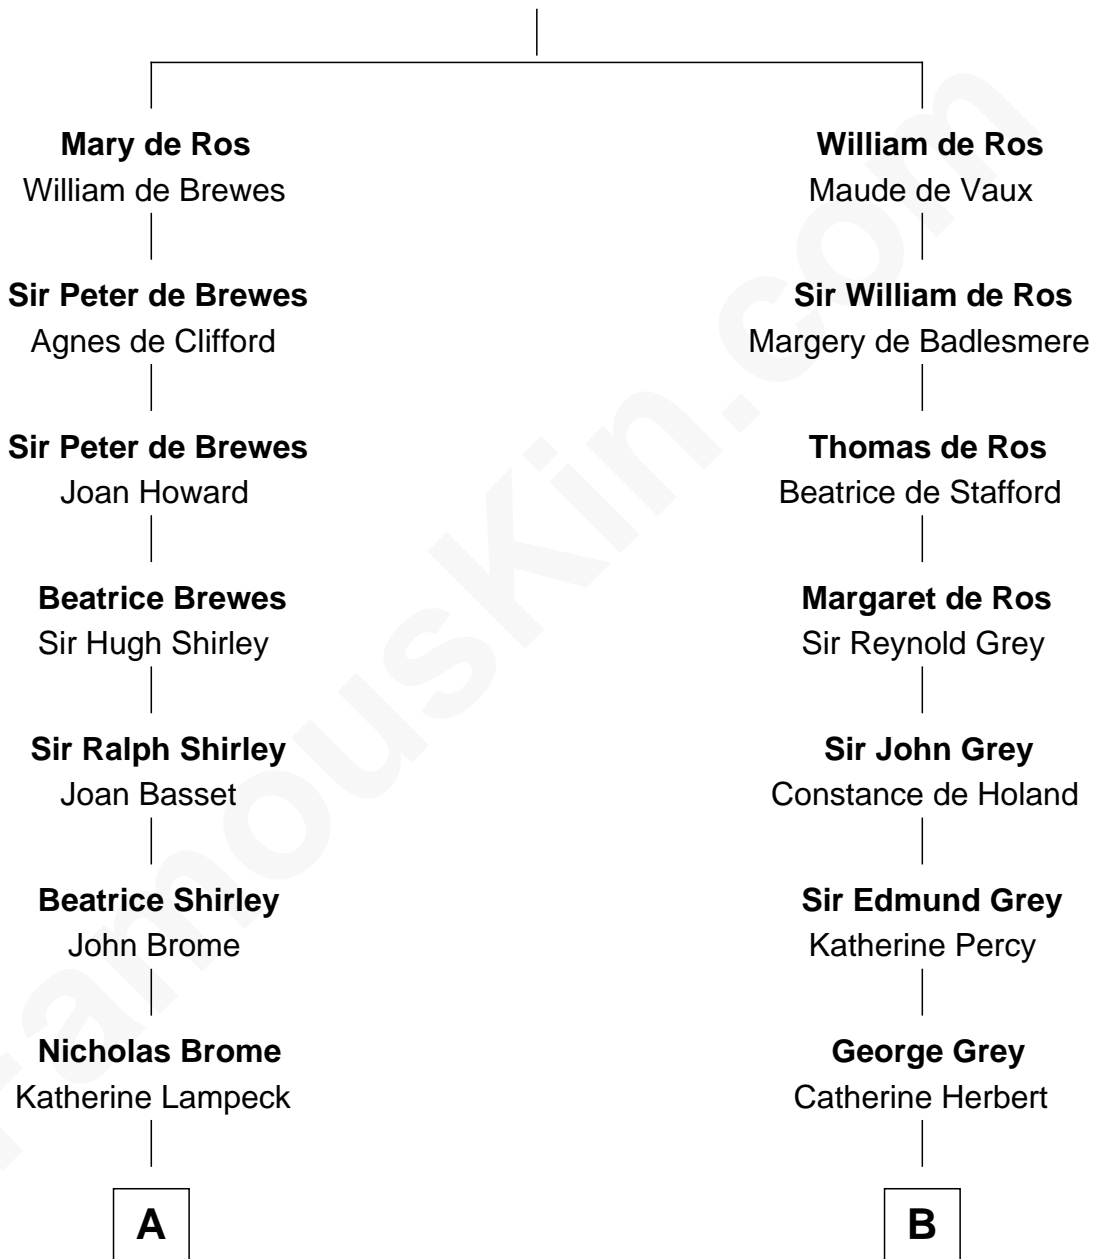

# FamousKin.com Relationship Chart of

**Tuesday Weld**

*TV and Movie Actress*

15th cousin 5 times removed of

**DeWitt Clinton**

*6th Governor of New York*

**Sir Robert de Ros**

Isabel de Aubeney

**C**

Stephen Minot Weld

Eloise Rodman

Edward Motley Weld

Sarah Lothrop King

Lothrop Motley Weld

Yosene Balfour Ker

Tuesday Weld