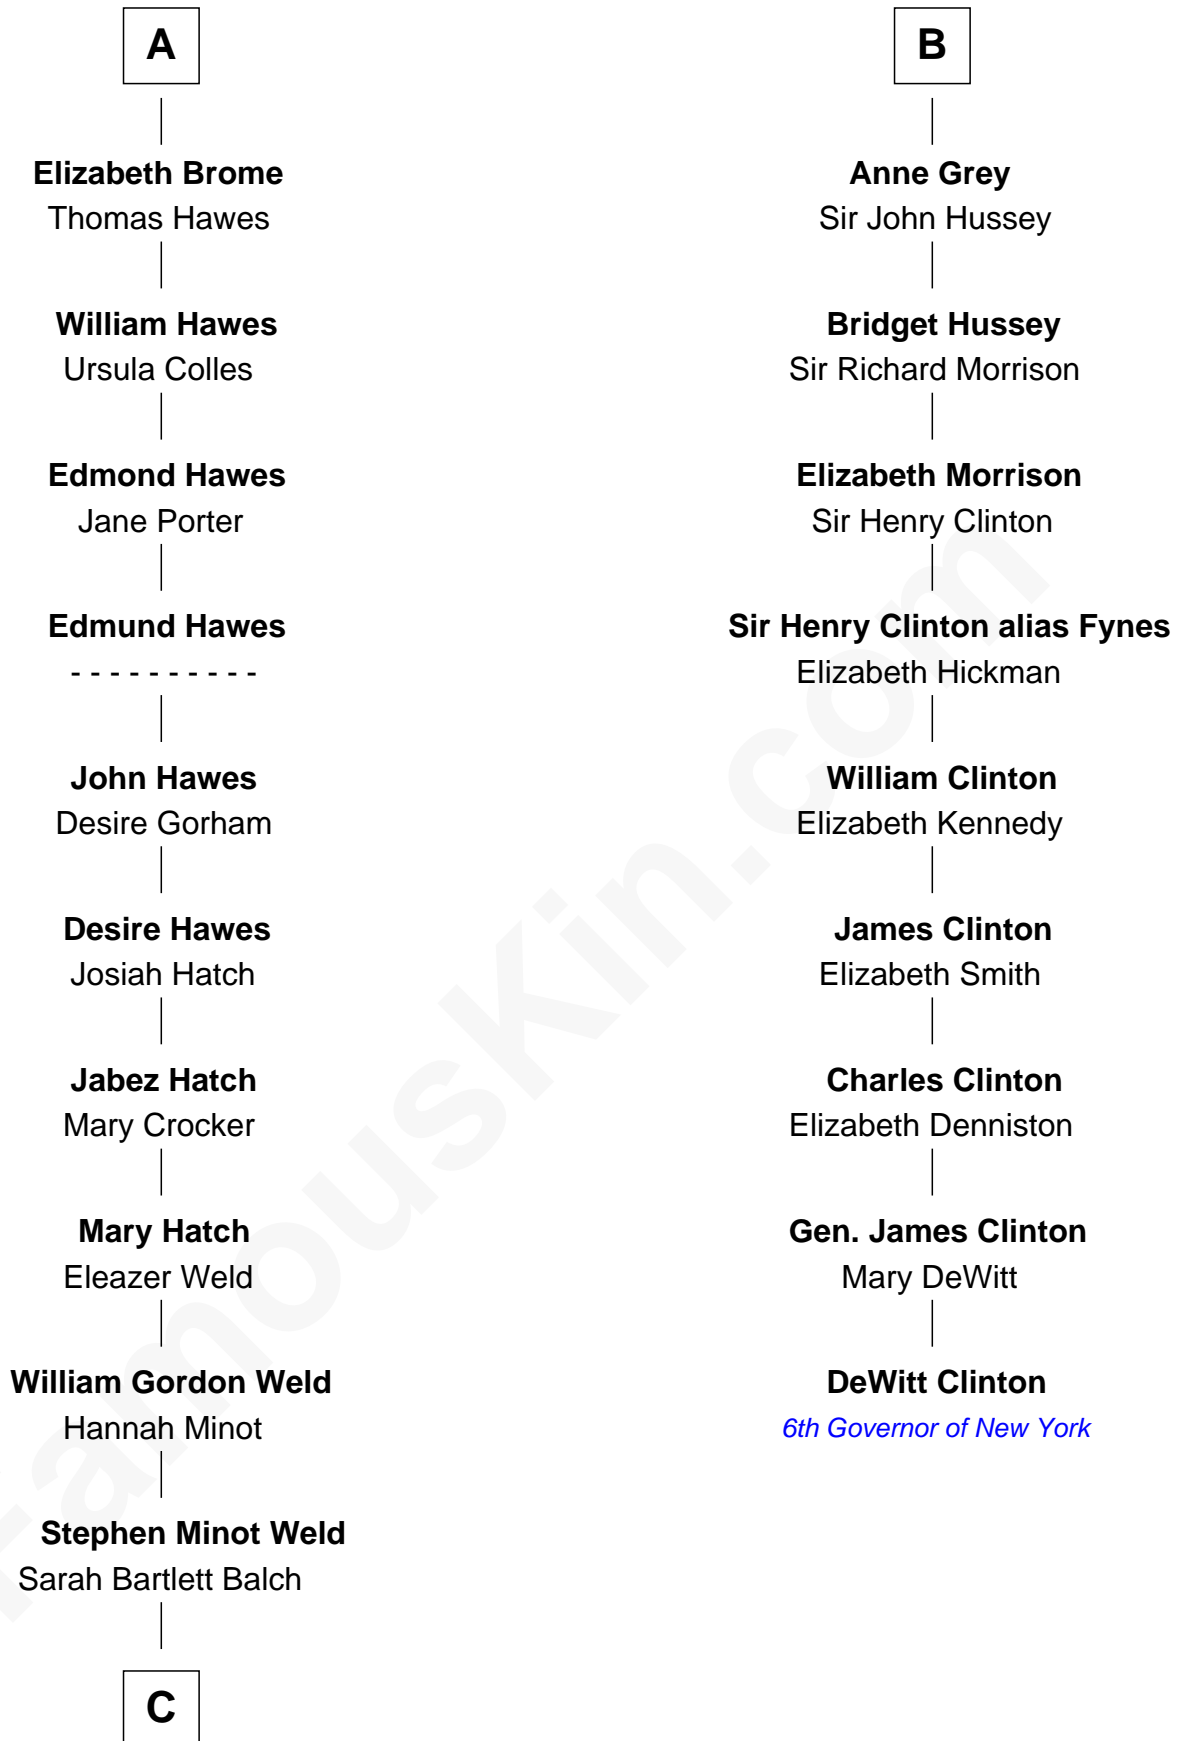

# FamousKin.com Relationship Chart of

**Tuesday Weld**

*TV and Movie Actress*

15th cousin 5 times removed of

**DeWitt Clinton**

*6th Governor of New York*

**Sir Robert de Ros**

Isabel de Aubeney

**C**

Stephen Minot Weld

Eloise Rodman

Edward Motley Weld

Sarah Lothrop King

Lothrop Motley Weld

Yosene Balfour Ker

Tuesday Weld