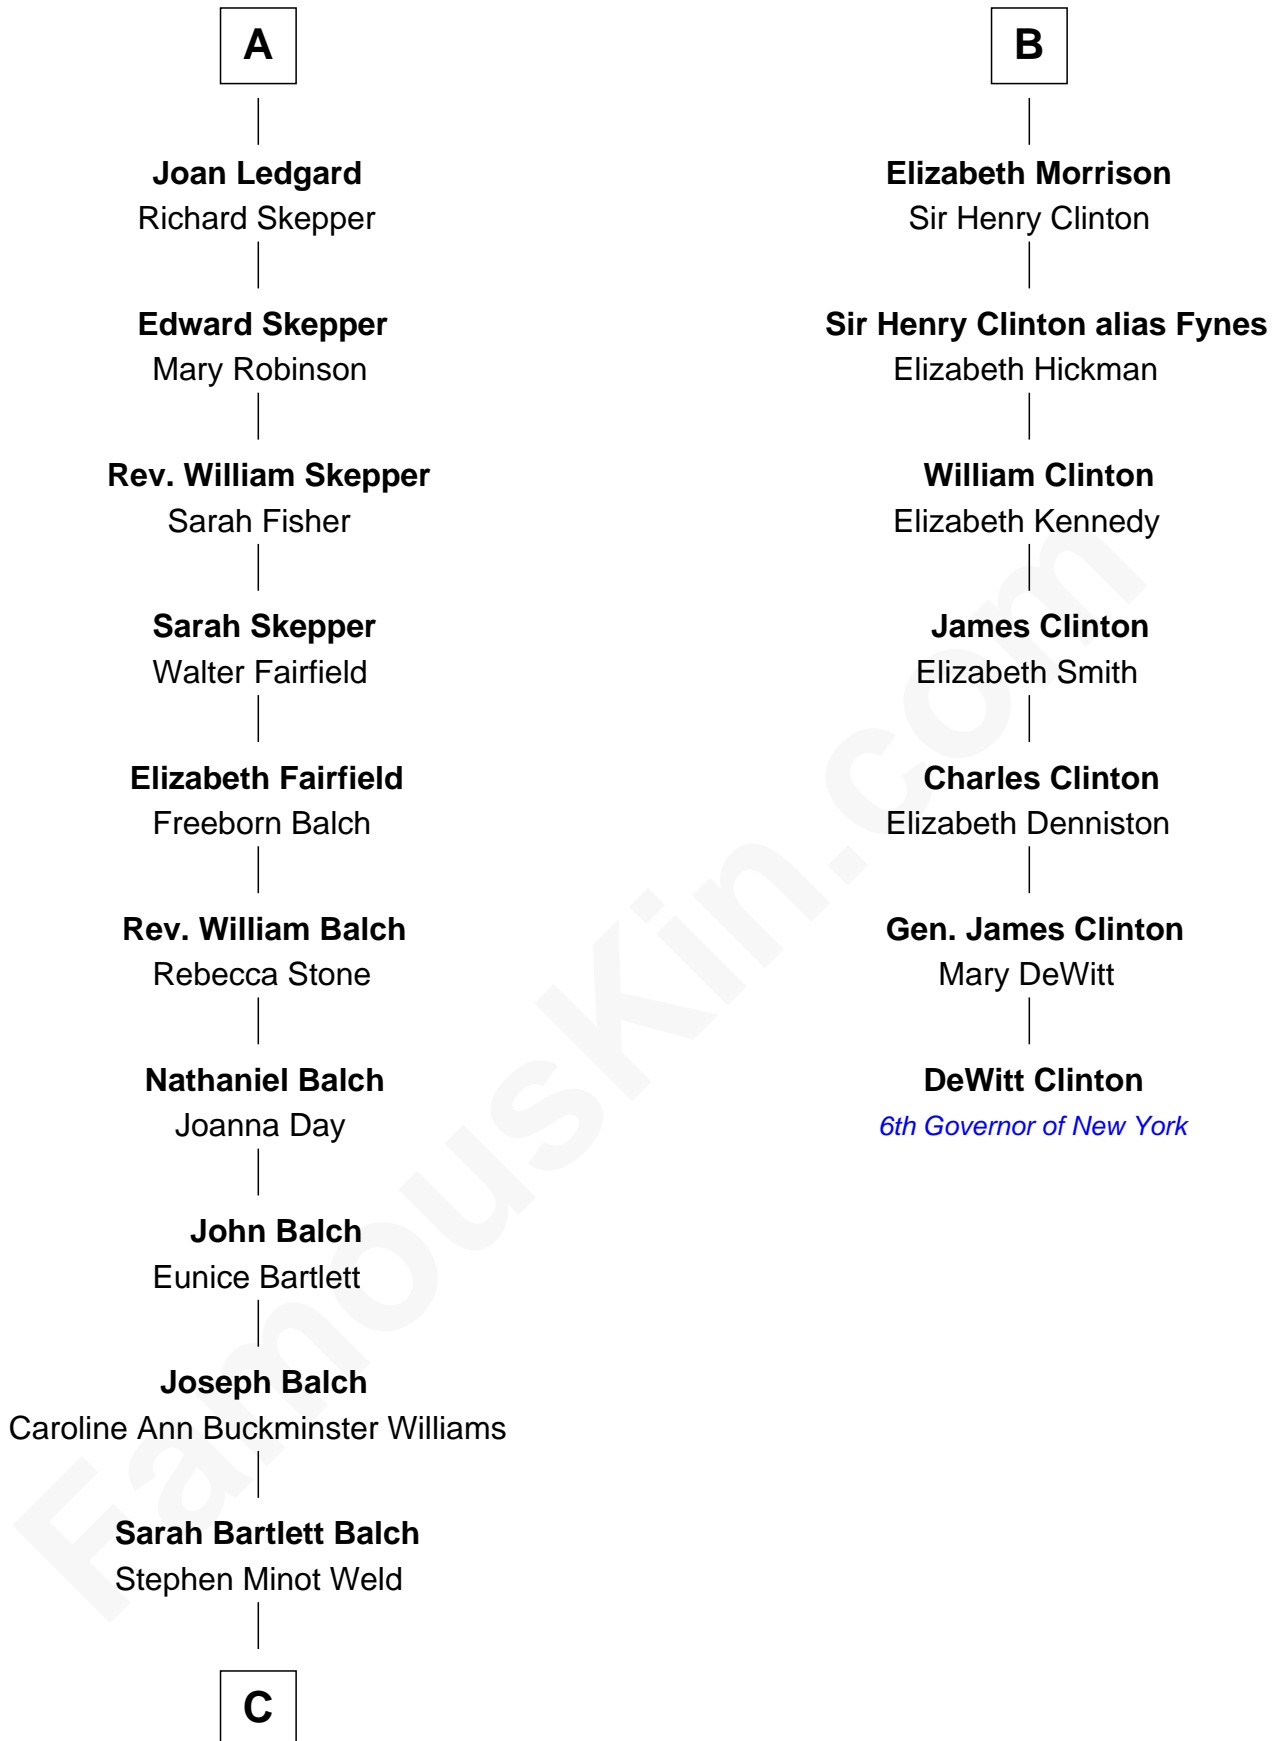

FamousKin.com Relationship Chart of

Tuesday Weld

TV and Movie Actress

13th cousin 7 times removed of

DeWitt Clinton

6th Governor of New York

C

—
Stephen Minot Weld

Eloise Rodman

—
Edward Motley Weld

Sarah Lothrop King

—
Lothrop Motley Weld

Yosene Balfour Ker

—
Tuesday Weld

TV and Movie Actress