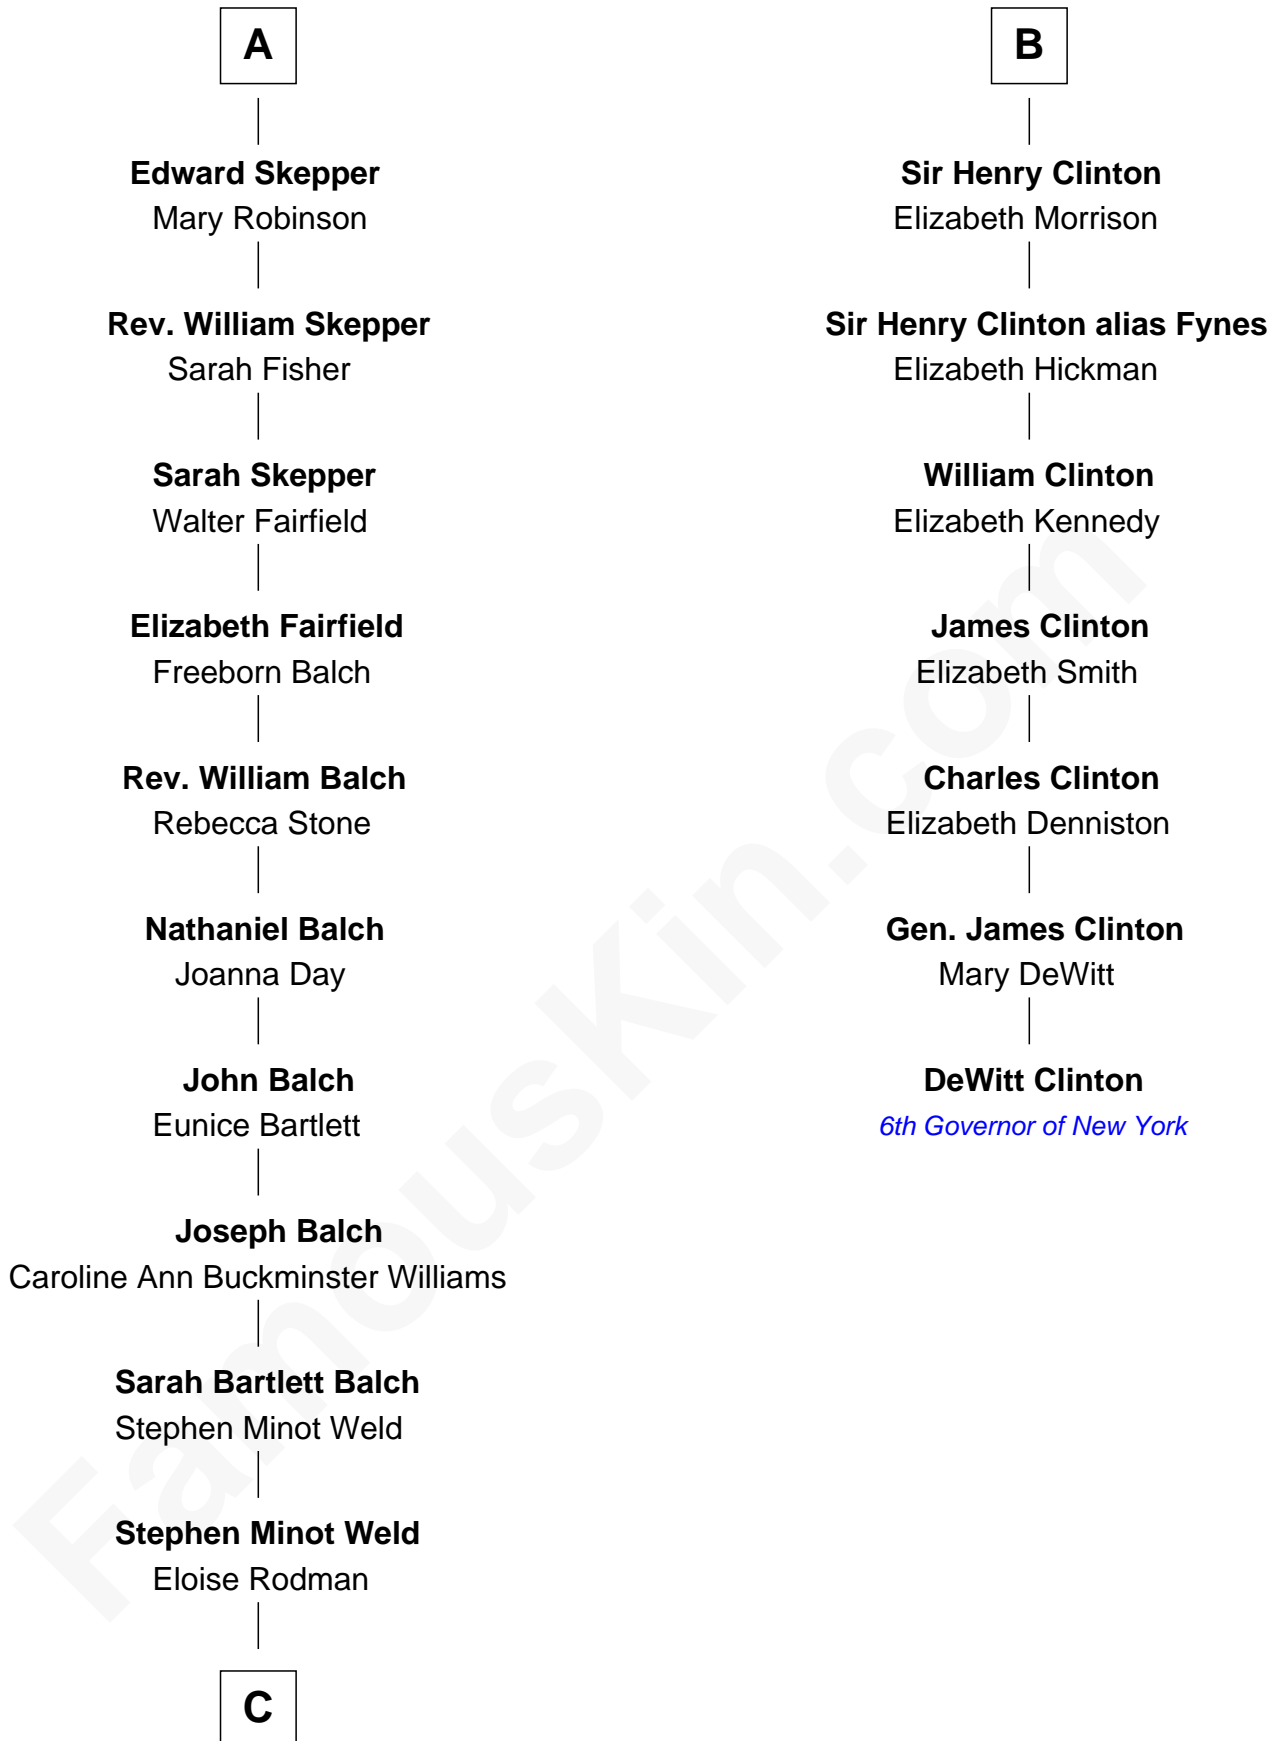

# FamousKin.com Relationship Chart of

**Tuesday Weld**

*TV and Movie Actress*

13th cousin 6 times removed of

**DeWitt Clinton**

*6th Governor of New York*

**Sir Philip le Despencer**

Elizabeth - - - - -

**Sir Philip le Despencer**

Elizabeth de Tibetot

**Margery Despencer**

Sir Roger Wentworth

**Sir Philip Wentworth**

Mary Clifford

**Elizabeth Wentworth**

Sir Martin de la See

Elizabeth Grey

**Elizabeth Dudley**

William Stourton

**Ursula Stourton**

Sir Edward Clinton

**B**

**C**

Edward Motley Weld

Sarah Lothrop King

Lothrop Motley Weld

Yosene Balfour Ker

Tuesday Weld

*TV and Movie Actress*

FamousKin.com