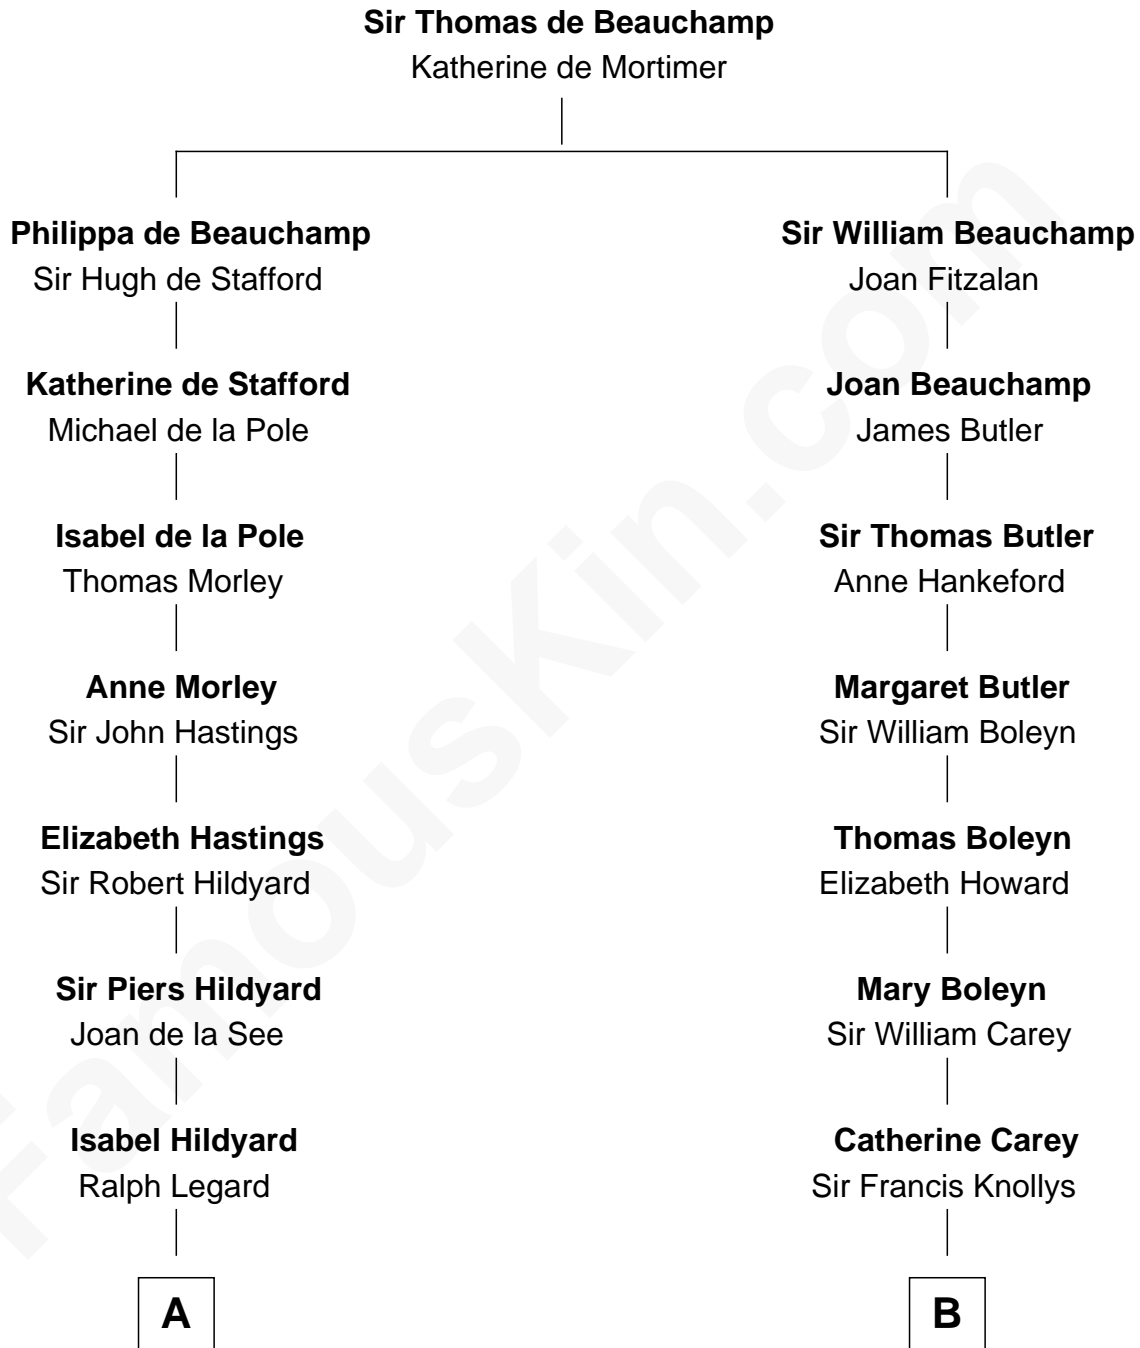

FamousKin.com

Relationship Chart of

Tuesday Weld

TV and Movie Actress

15th cousin 5 times removed of

Lt. Gen. James Brudenell

Leader of the "Charge of the Light Brigade"

A

Joan Ledgard
Richard Skepper

Edward Skepper
Mary Robinson

Rev. William Skepper
Sarah Fisher

Sarah Skepper
Walter Fairfield

Elizabeth Fairfield
Freeborn Balch

Rev. William Balch
Rebecca Stone

Nathaniel Balch
Joanna Day