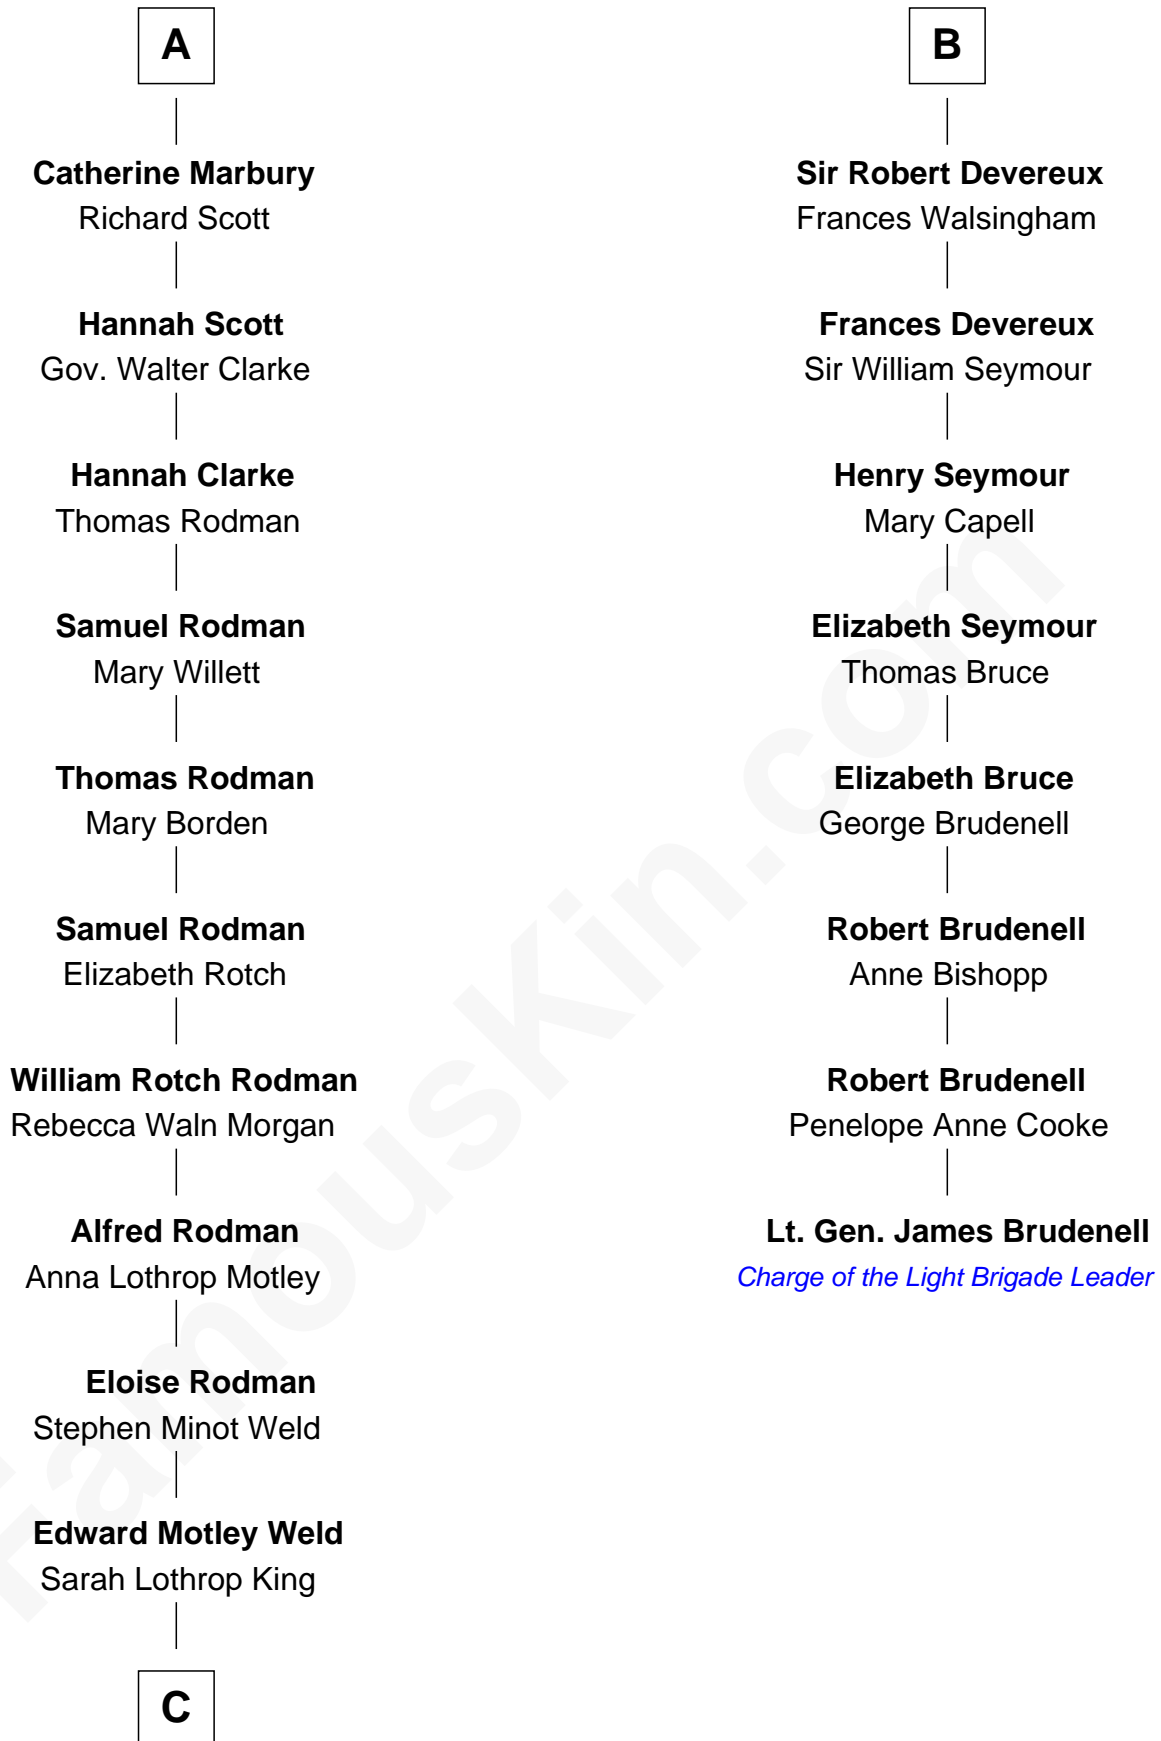

FamousKin.com

Relationship Chart of

Tuesday Weld

TV and Movie Actress

14th cousin 4 times removed of

Lt. Gen. James Brudenell

Leader of the "Charge of the Light Brigade"

C

—
Lothrop Motley Weld

Yosene Balfour Ker

—
Tuesday Weld

TV and Movie Actress

FamousKin.com