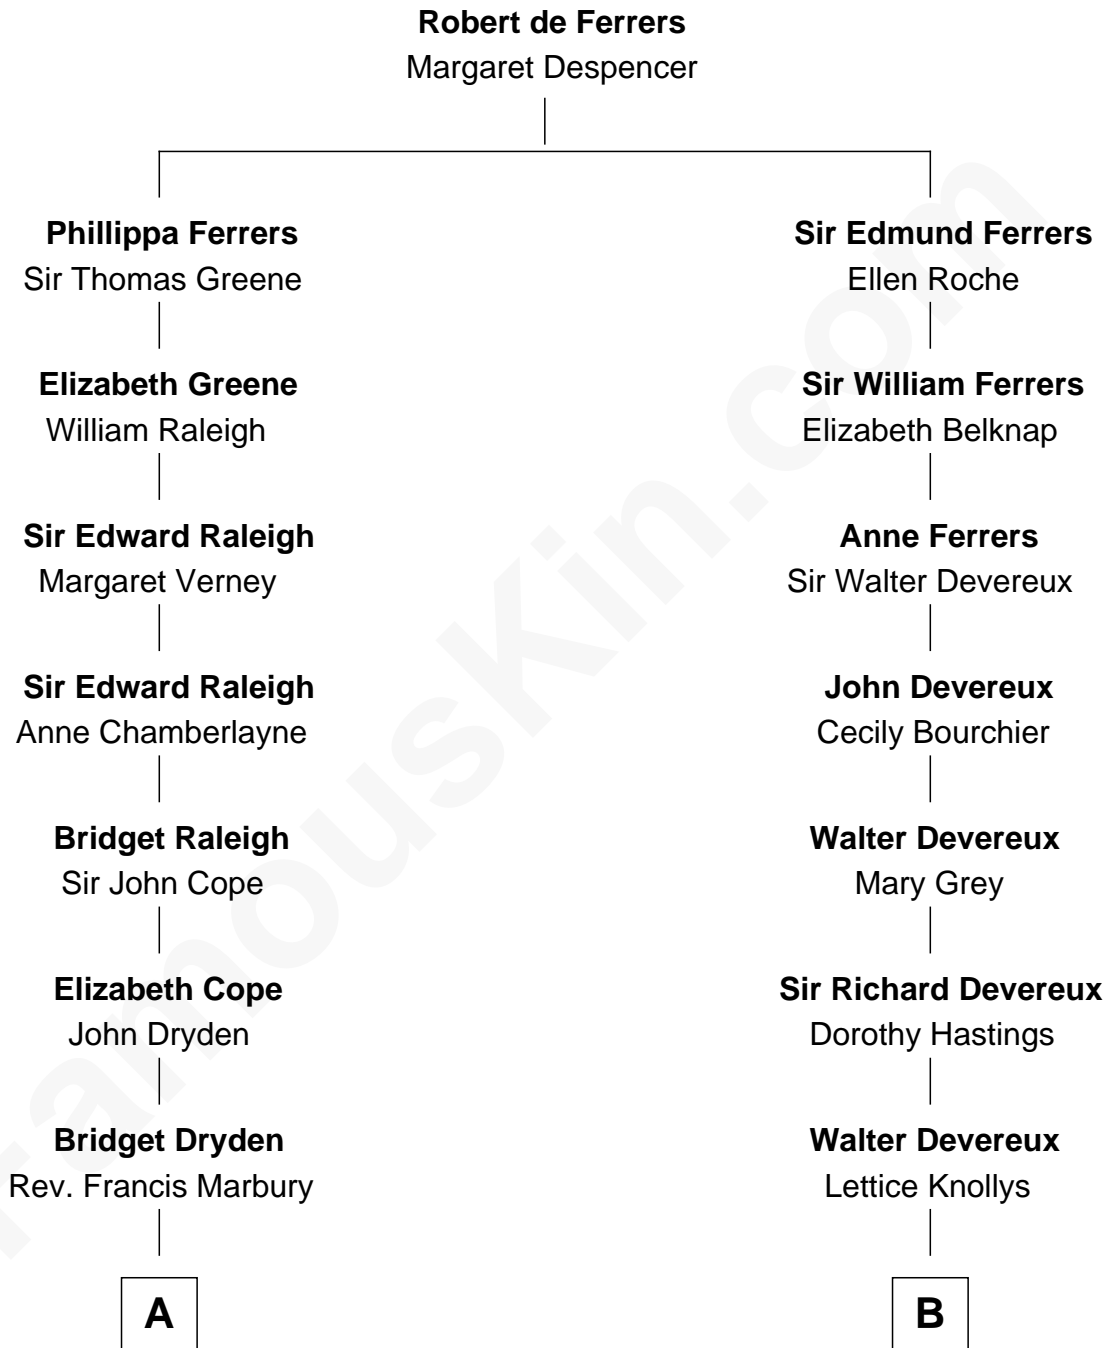

FamousKin.com

Relationship Chart of

Tuesday Weld

TV and Movie Actress

14th cousin 4 times removed of

Lt. Gen. James Brudenell

Leader of the "Charge of the Light Brigade"

C

—
Lothrop Motley Weld

Yosene Balfour Ker

—
Tuesday Weld

TV and Movie Actress

FamousKin.com