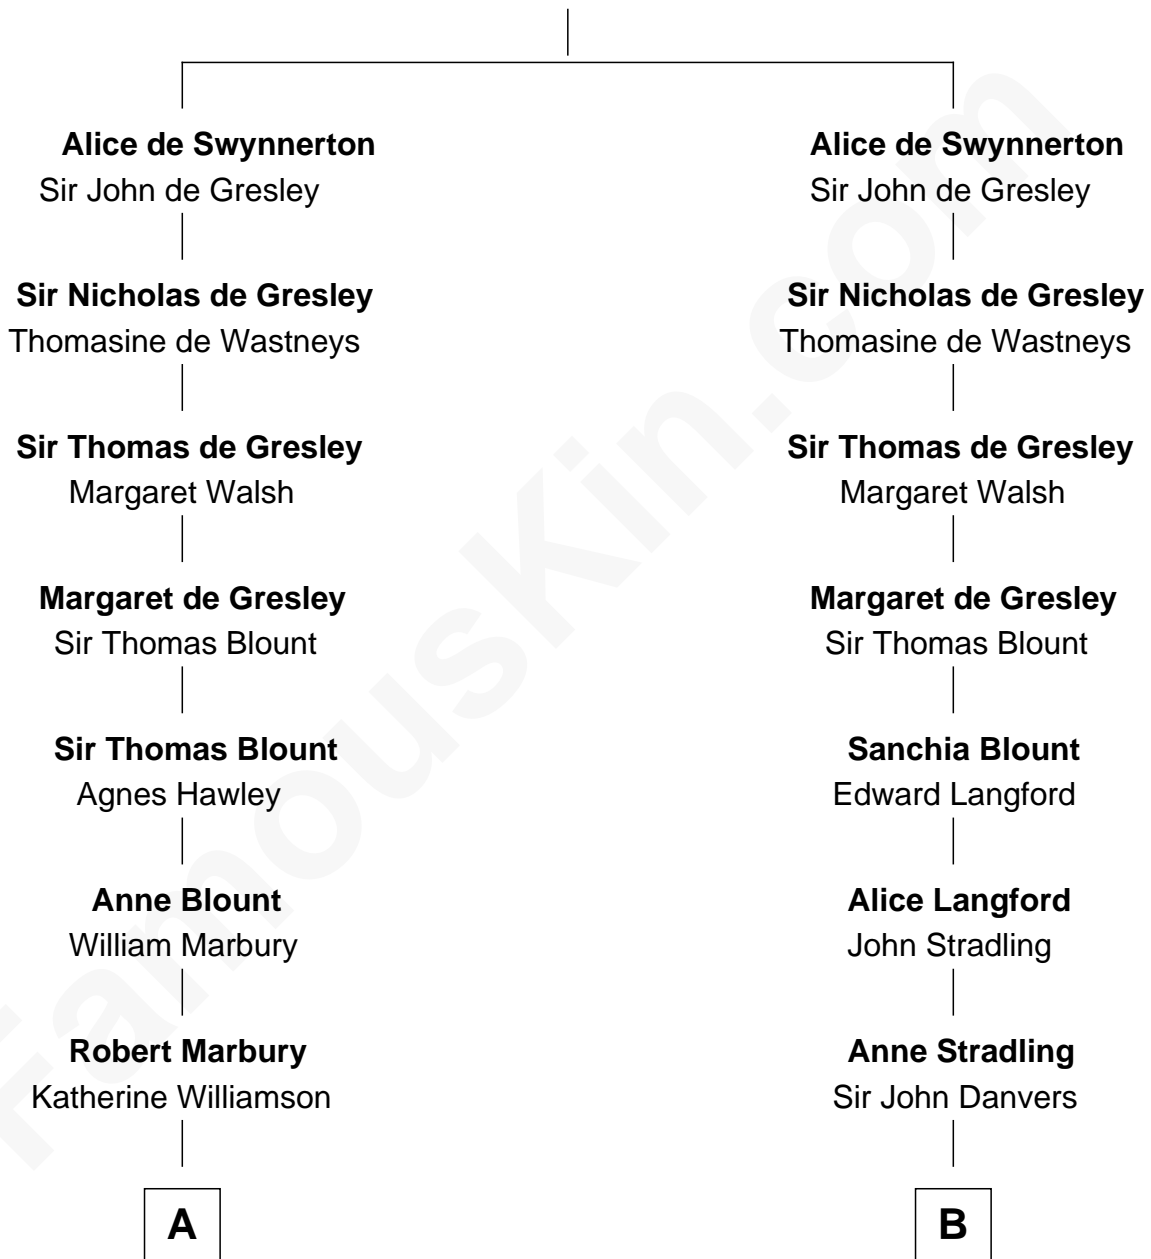

FamousKin.com

Relationship Chart of

Tuesday Weld

TV and Movie Actress

18th cousin 2 times removed of

Lt. Gen. James Brudenell

Leader of the "Charge of the Light Brigade"

Sir Thomas de Swynnerton

C

Eloise Rodman
Stephen Minot Weld

Edward Motley Weld
Sarah Lothrop King

Lothrop Motley Weld
Yosene Balfour Ker

Tuesday Weld
TV and Movie Actress

D

Robert Brudenell
Penelope Anne Cooke

Lt. Gen. James Brudenell
Charge of the Light Brigade Leader