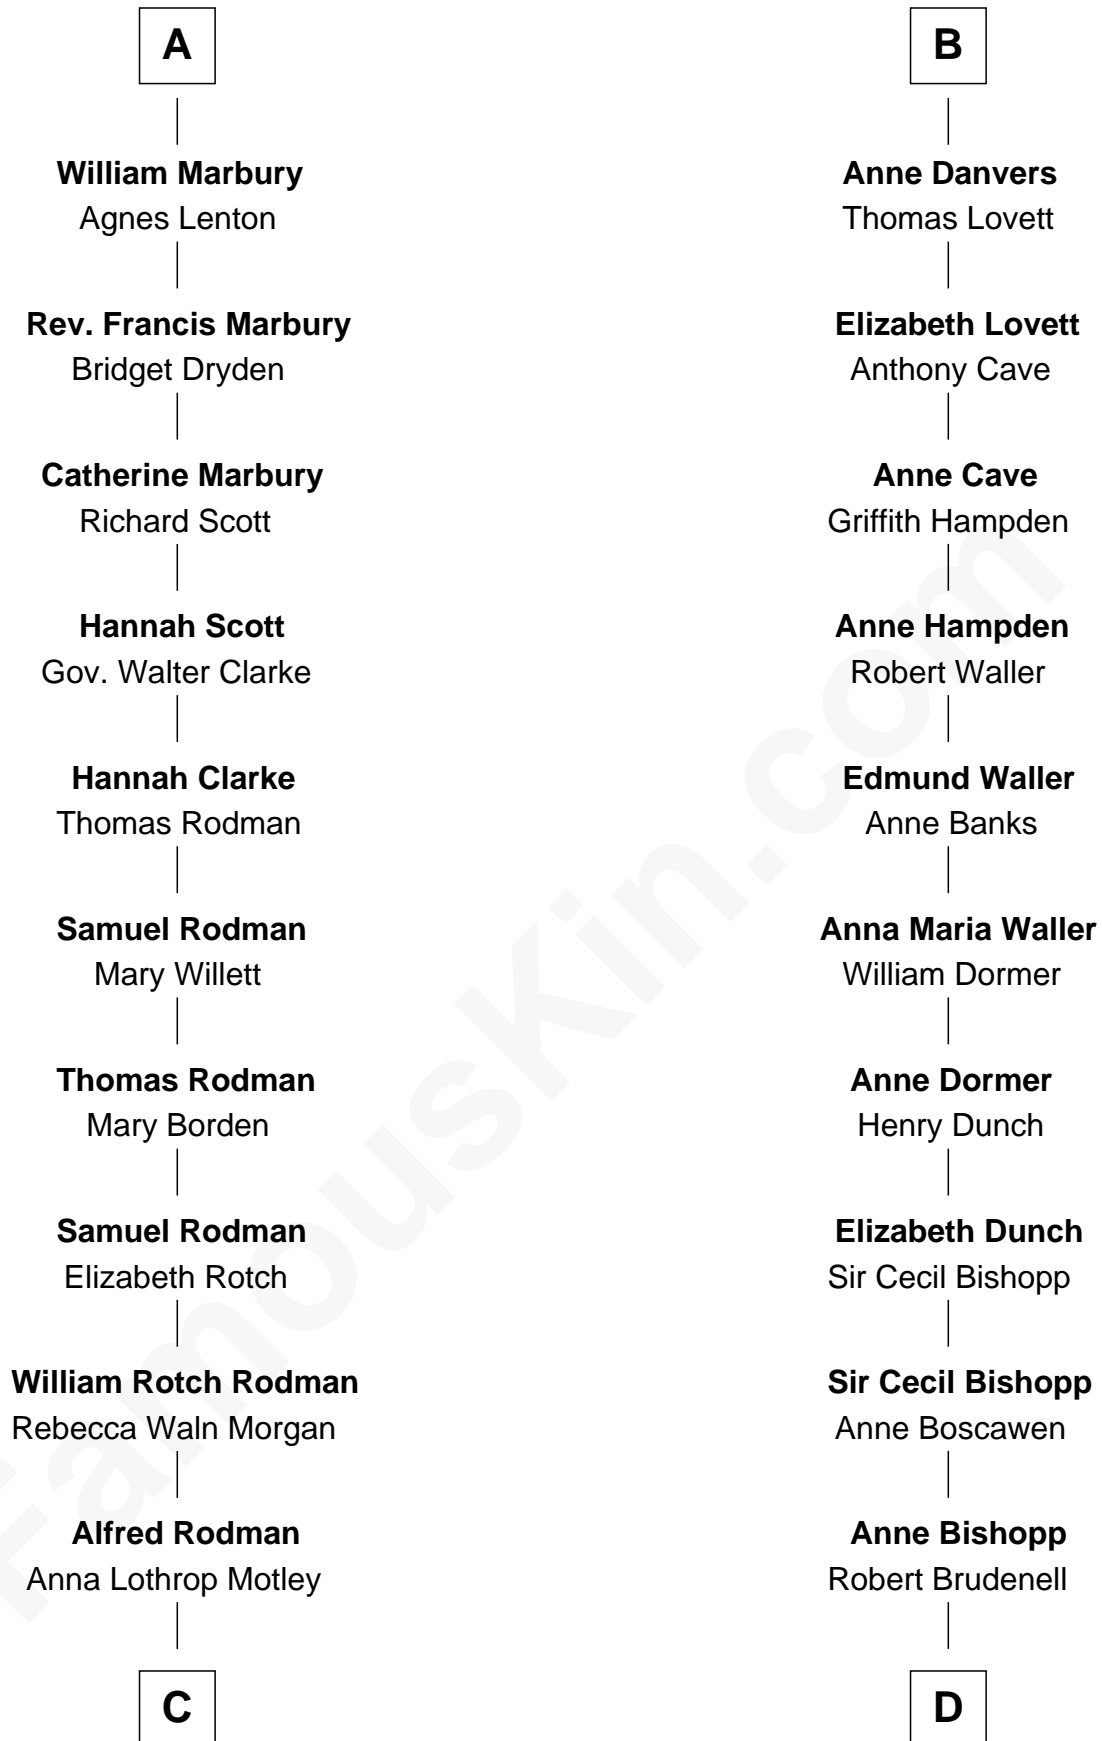

FamousKin.com

Relationship Chart of

Tuesday Weld

TV and Movie Actress

18th cousin 2 times removed of

Lt. Gen. James Brudenell

Leader of the "Charge of the Light Brigade"

Sir Thomas de Swynnerton

C

Eloise Rodman
Stephen Minot Weld

Edward Motley Weld
Sarah Lothrop King

Lothrop Motley Weld
Yosene Balfour Ker

Tuesday Weld
TV and Movie Actress

D

Robert Brudenell
Penelope Anne Cooke

Lt. Gen. James Brudenell
Charge of the Light Brigade Leader