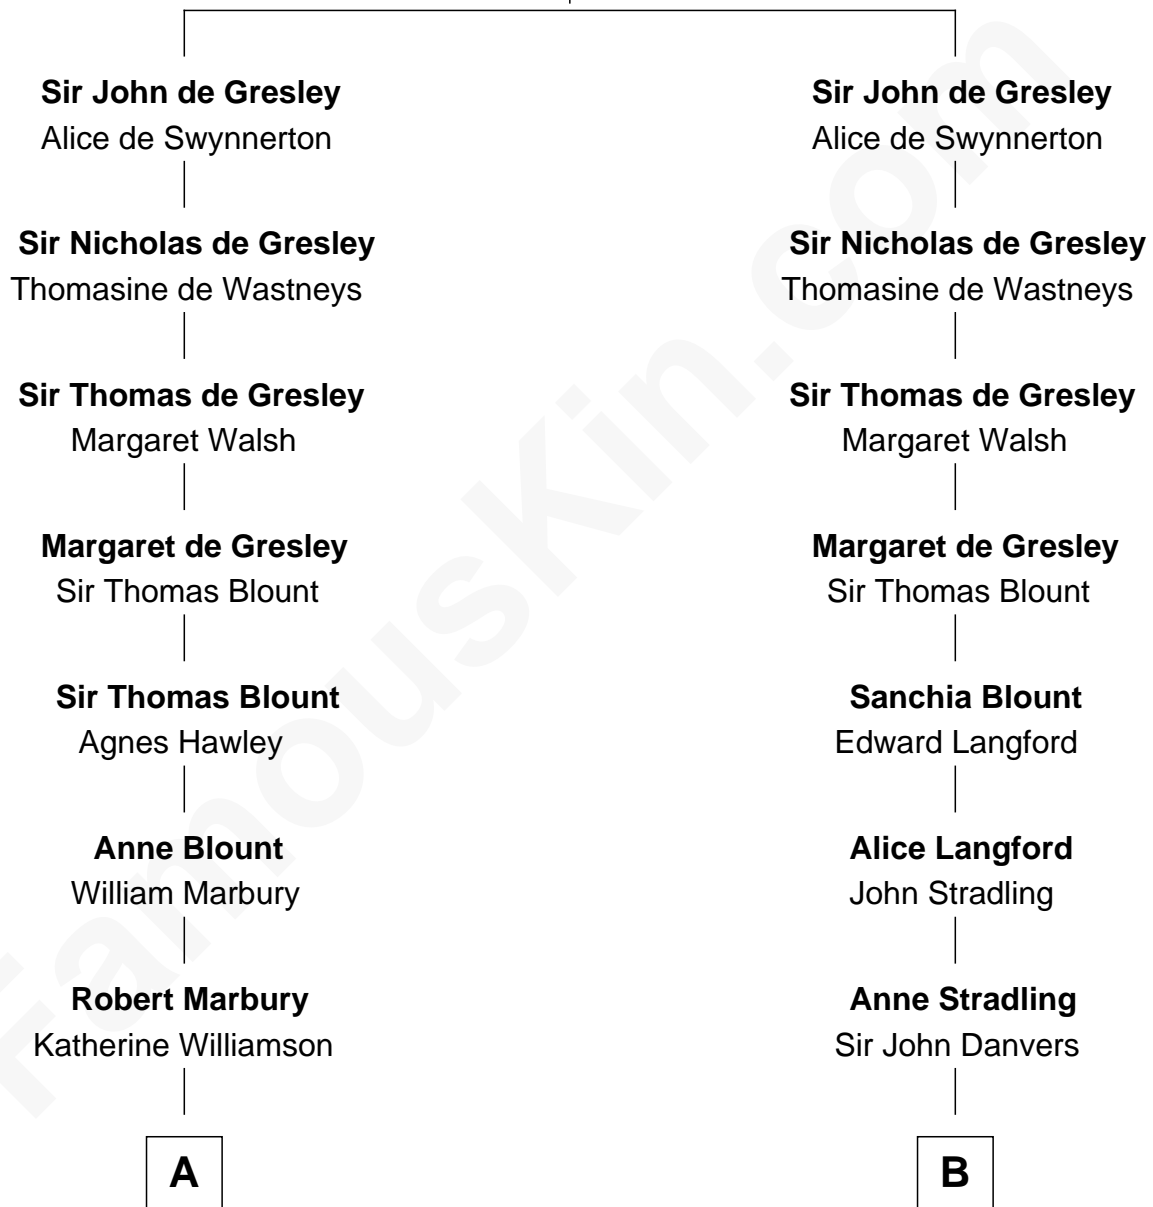

## Relationship Chart of

**Tuesday Weld**

*TV and Movie Actress*

18th cousin 2 times removed of

**Lt. Gen. James Brudenell**

*Leader of the "Charge of the Light Brigade"*

**Sir Geoffrey de Gresley**

Margaret Gernon

**C**

**Eloise Rodman**  
Stephen Minot Weld

**Edward Motley Weld**  
Sarah Lothrop King

**Lothrop Motley Weld**  
Yosene Balfour Ker

**Tuesday Weld**  
*TV and Movie Actress*

**D**

**Robert Brudenell**  
Penelope Anne Cooke