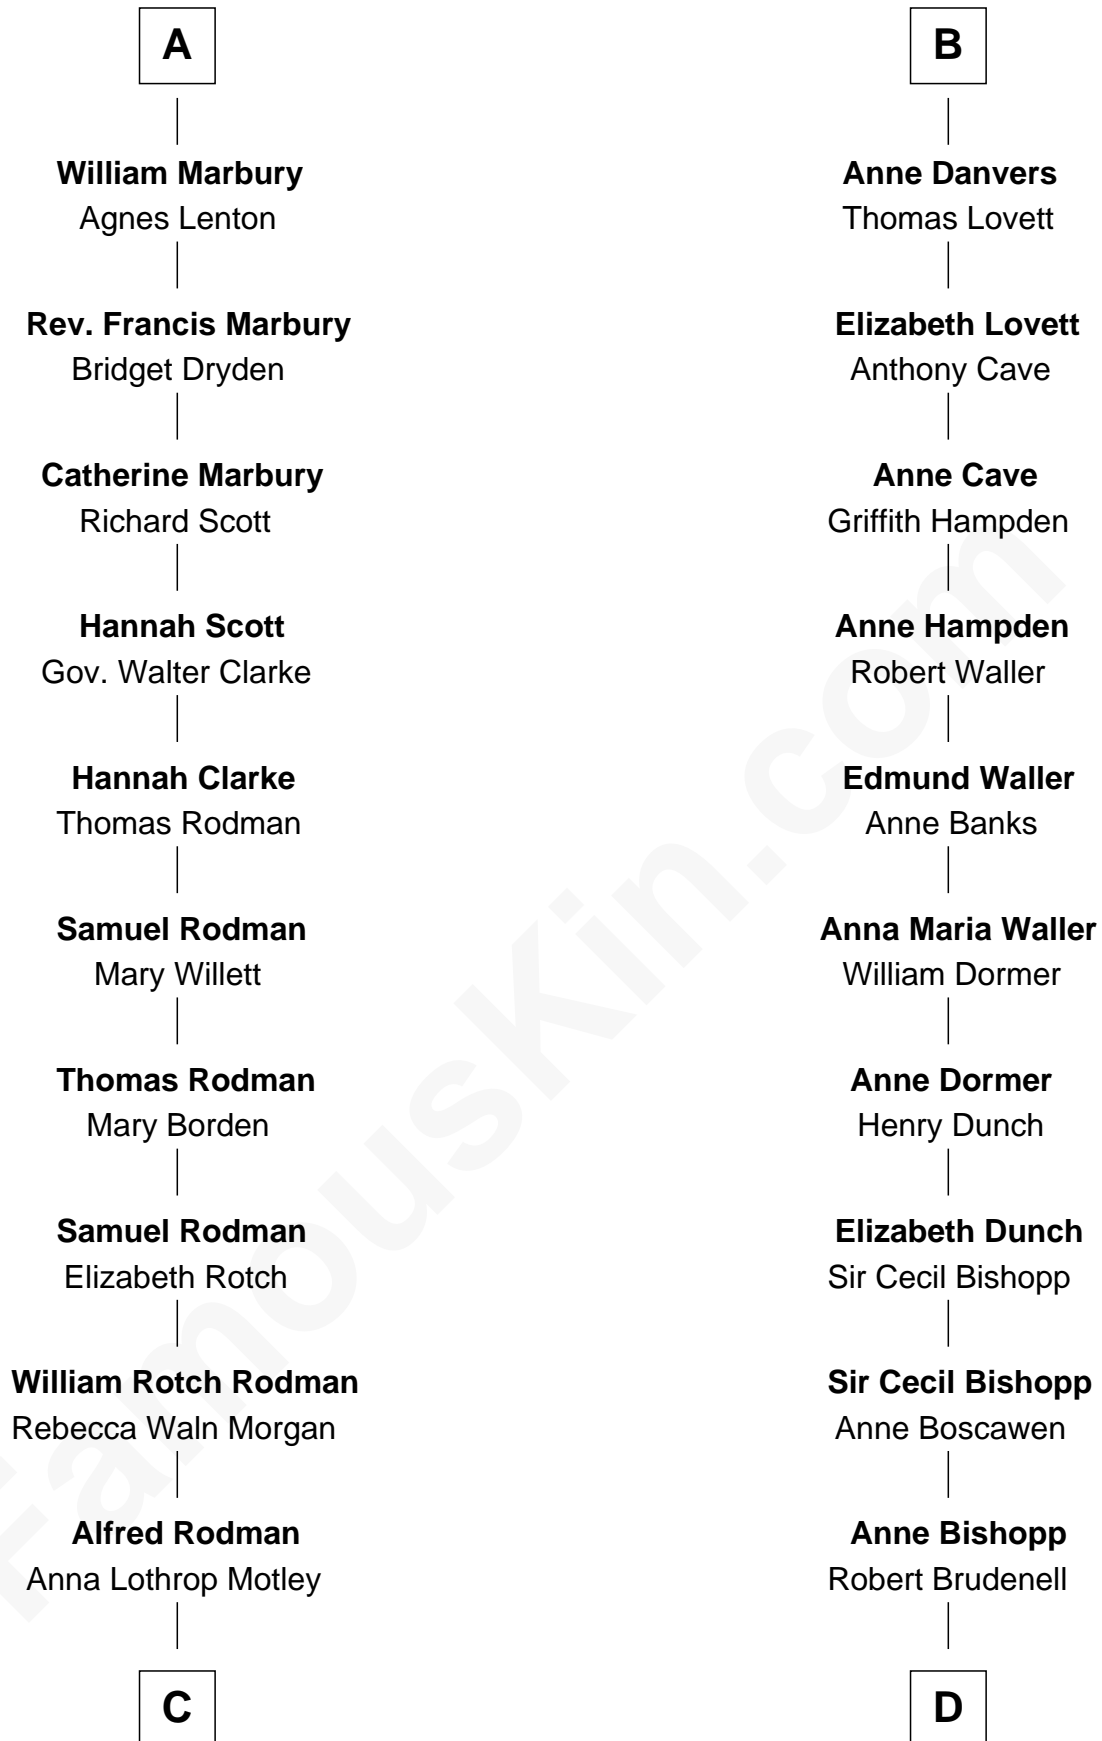

## Relationship Chart of

**Tuesday Weld**

*TV and Movie Actress*

18th cousin 2 times removed of

**Lt. Gen. James Brudenell**

*Leader of the "Charge of the Light Brigade"*

**Sir Geoffrey de Gresley**

Margaret Gernon

**C**

**Eloise Rodman**  
Stephen Minot Weld

**Edward Motley Weld**  
Sarah Lothrop King

**Lothrop Motley Weld**  
Yosene Balfour Ker

**Tuesday Weld**  
*TV and Movie Actress*

**D**

**Robert Brudenell**  
Penelope Anne Cooke