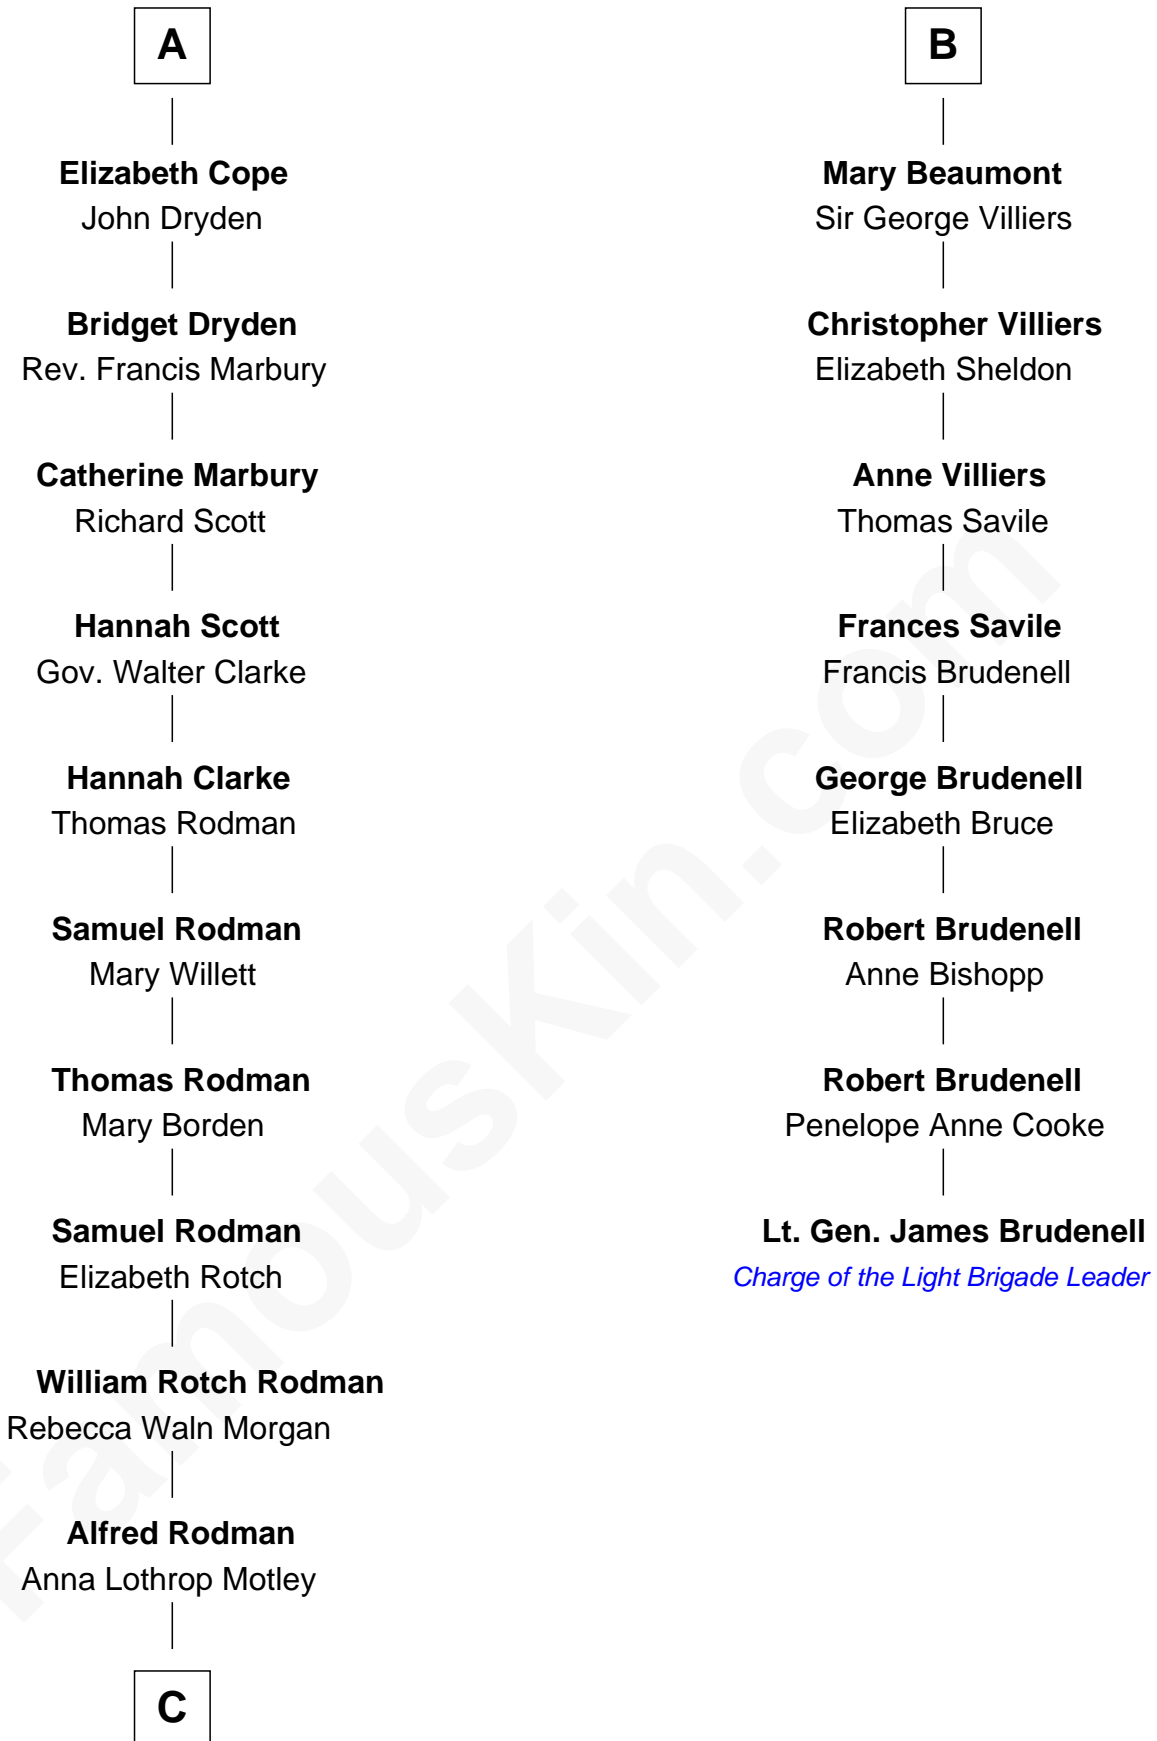

FamousKin.com

Relationship Chart of

Tuesday Weld

TV and Movie Actress

14th cousin 6 times removed of

Lt. Gen. James Brudenell

Leader of the "Charge of the Light Brigade"

Sir Gilbert Talbot

Elizabeth Talbot

Sir Henry de Grey

Margaret de Grey

Sir John Darcy

John Darcy

Joan de Greystoke

Joan Darcy

John Beaumont

George Beaumont

Joan Pauncefoot

William Beaumont

Mary Bassett

Anthony Beaumont

Anne Armstrong

B

C

Eloise Rodman
Stephen Minot Weld

Edward Motley Weld
Sarah Lothrop King

Lothrop Motley Weld
Yosene Balfour Ker

Tuesday Weld
TV and Movie Actress

FamousKin.com