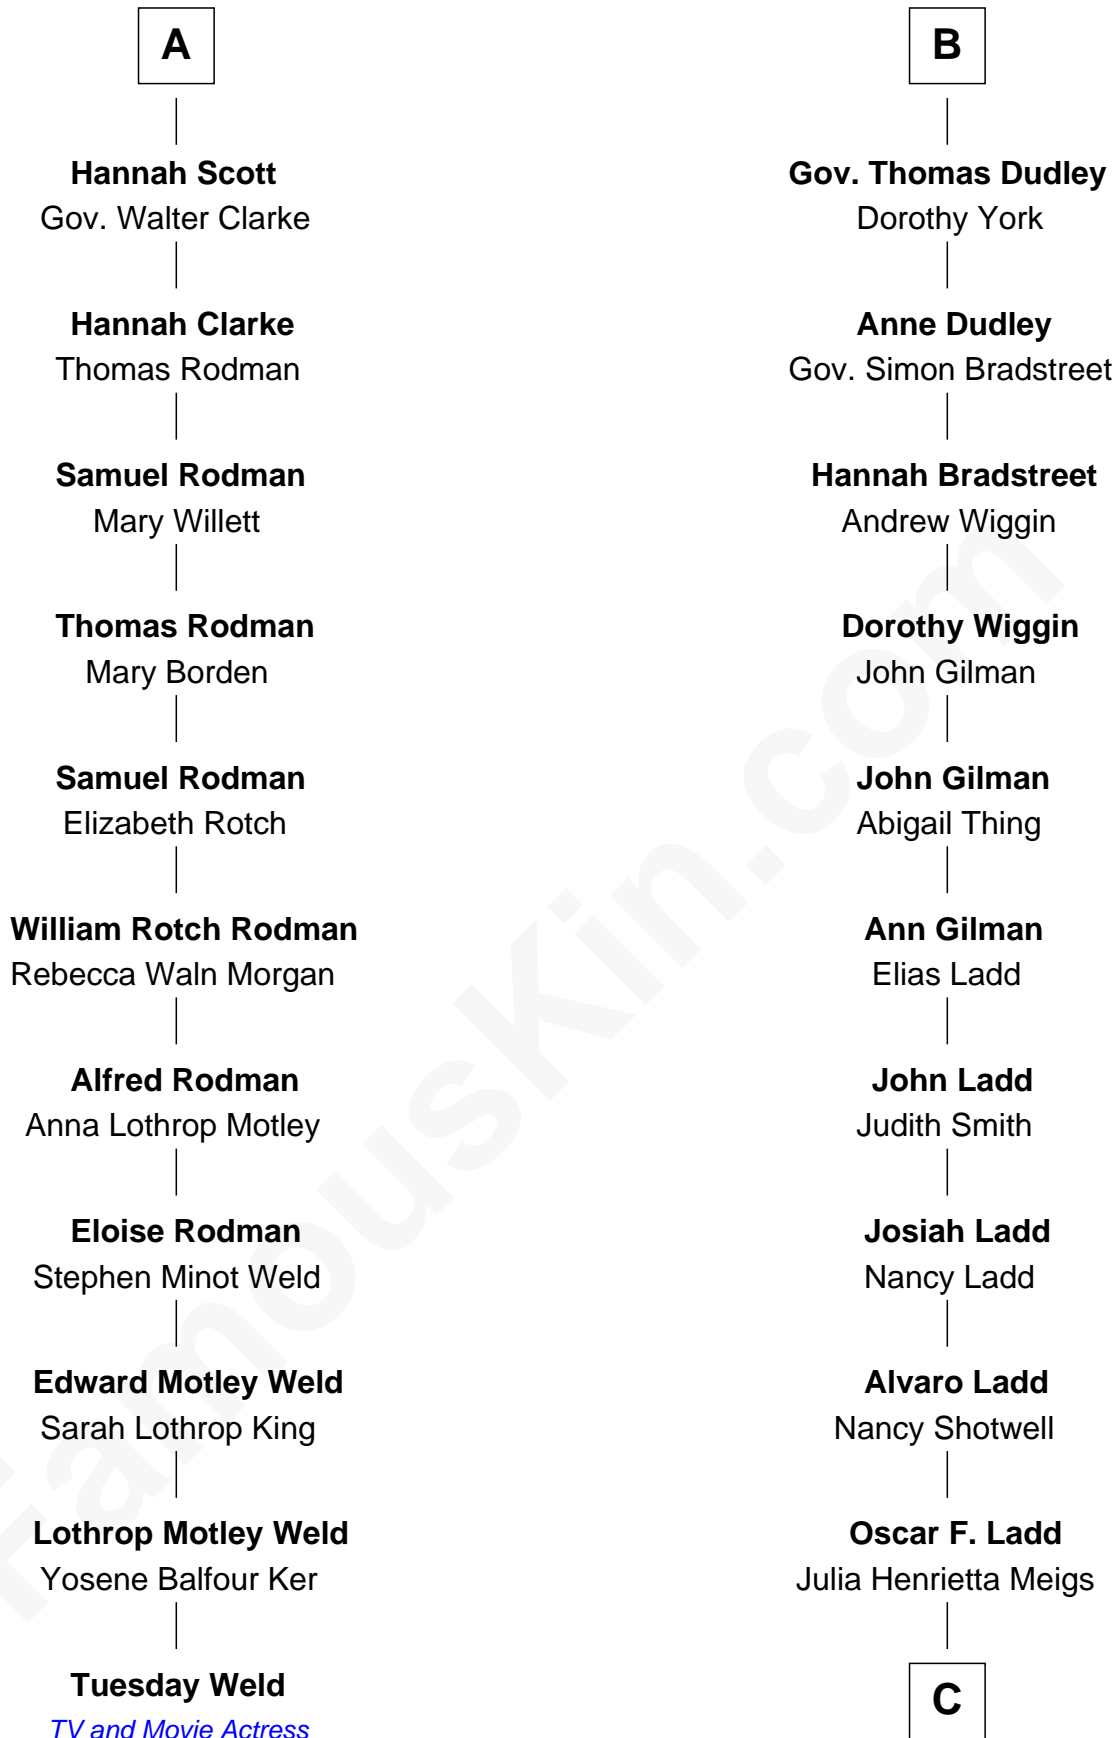

# FamousKin.com Relationship Chart of

**Tuesday Weld**

*TV and Movie Actress*

17th cousin 1 time removed of

**Alan Ladd**

*Movie Actor*

**Sir Walter Blount**

Sancha de Ayala

**Sir Thomas Blount**  
Margaret de Gresley

**Sir Thomas Blount**  
Agnes Hawley

**Anne Blount**  
William Marbury

**Robert Marbury**  
Katherine Williamson

**William Marbury**  
Agnes Lenton

**Rev. Francis Marbury**  
Bridget Dryden

**Catherine Marbury**  
Richard Scott

**A**

**Constance Blount**  
Sir John Sutton

**Sir John Sutton**  
Elizabeth Berkeley

**Sir Edmund Sutton**  
Joyce Tiptoft

**Sir Edward Sutton**  
Cecily Willoughby

**Sir John Sutton**  
Cecily Grey

**Sir Henry Dudley**  
----- Ashton

*Probable*

**Roger Dudley**  
Susanna Thorne

**B**

**C**

|  
**Alan Harwood Ladd**

Selina Raleigh

|  
**Alan Ladd**