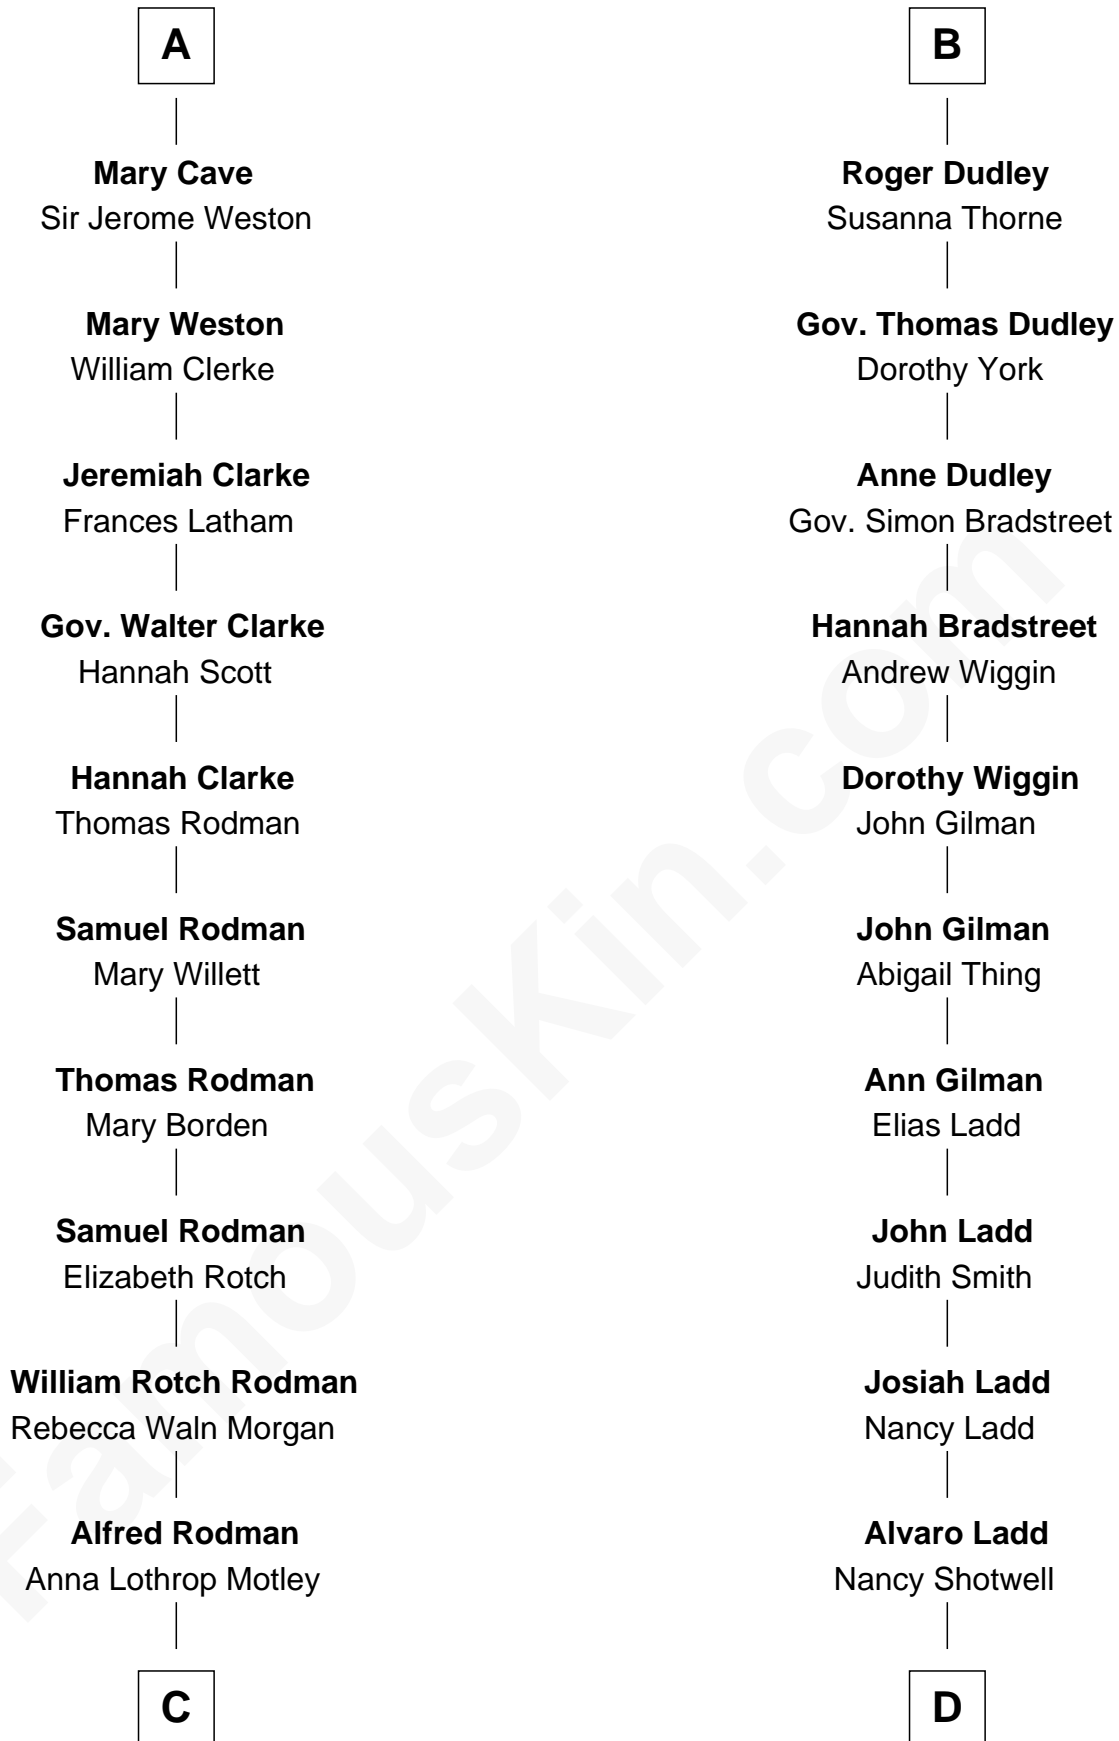

FamousKin.com Relationship Chart of

Tuesday Weld

TV and Movie Actress

19th cousin 1 time removed of

Alan Ladd

Movie Actor

C

Eloise Rodman
Stephen Minot Weld

Edward Motley Weld
Sarah Lothrop King

Lothrop Motley Weld
Yosene Balfour Ker

Tuesday Weld
TV and Movie Actress

D

Oscar F. Ladd
Julia Henrietta Meigs

Alan Harwood Ladd
Selina Raleigh

Alan Ladd
Movie Actor

FamousKin.com