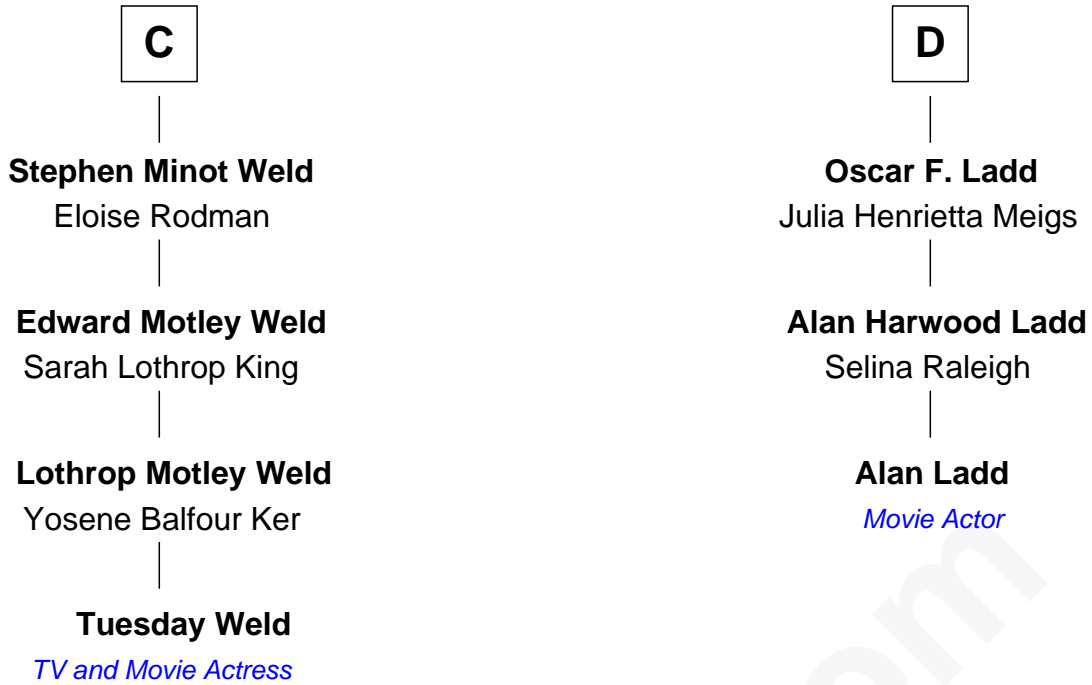

FamousKin.com Relationship Chart of

Tuesday Weld

TV and Movie Actress

19th cousin 1 time removed of

Alan Ladd

Movie Actor

Sir Ralph de Neville

Alice de Audley

Maude de Percy

Sir Ralph Neville

Joan Beaufort

Katherine Neville

Sir Thomas Strangeways

Joan Strangeways

Sir William Willoughby

Cecily Willoughby

Sir Edward Sutton

Sir John Sutton

Cecily Grey

Sir Henry Dudley

----- Ashton

Probable

B

FamousKin.com