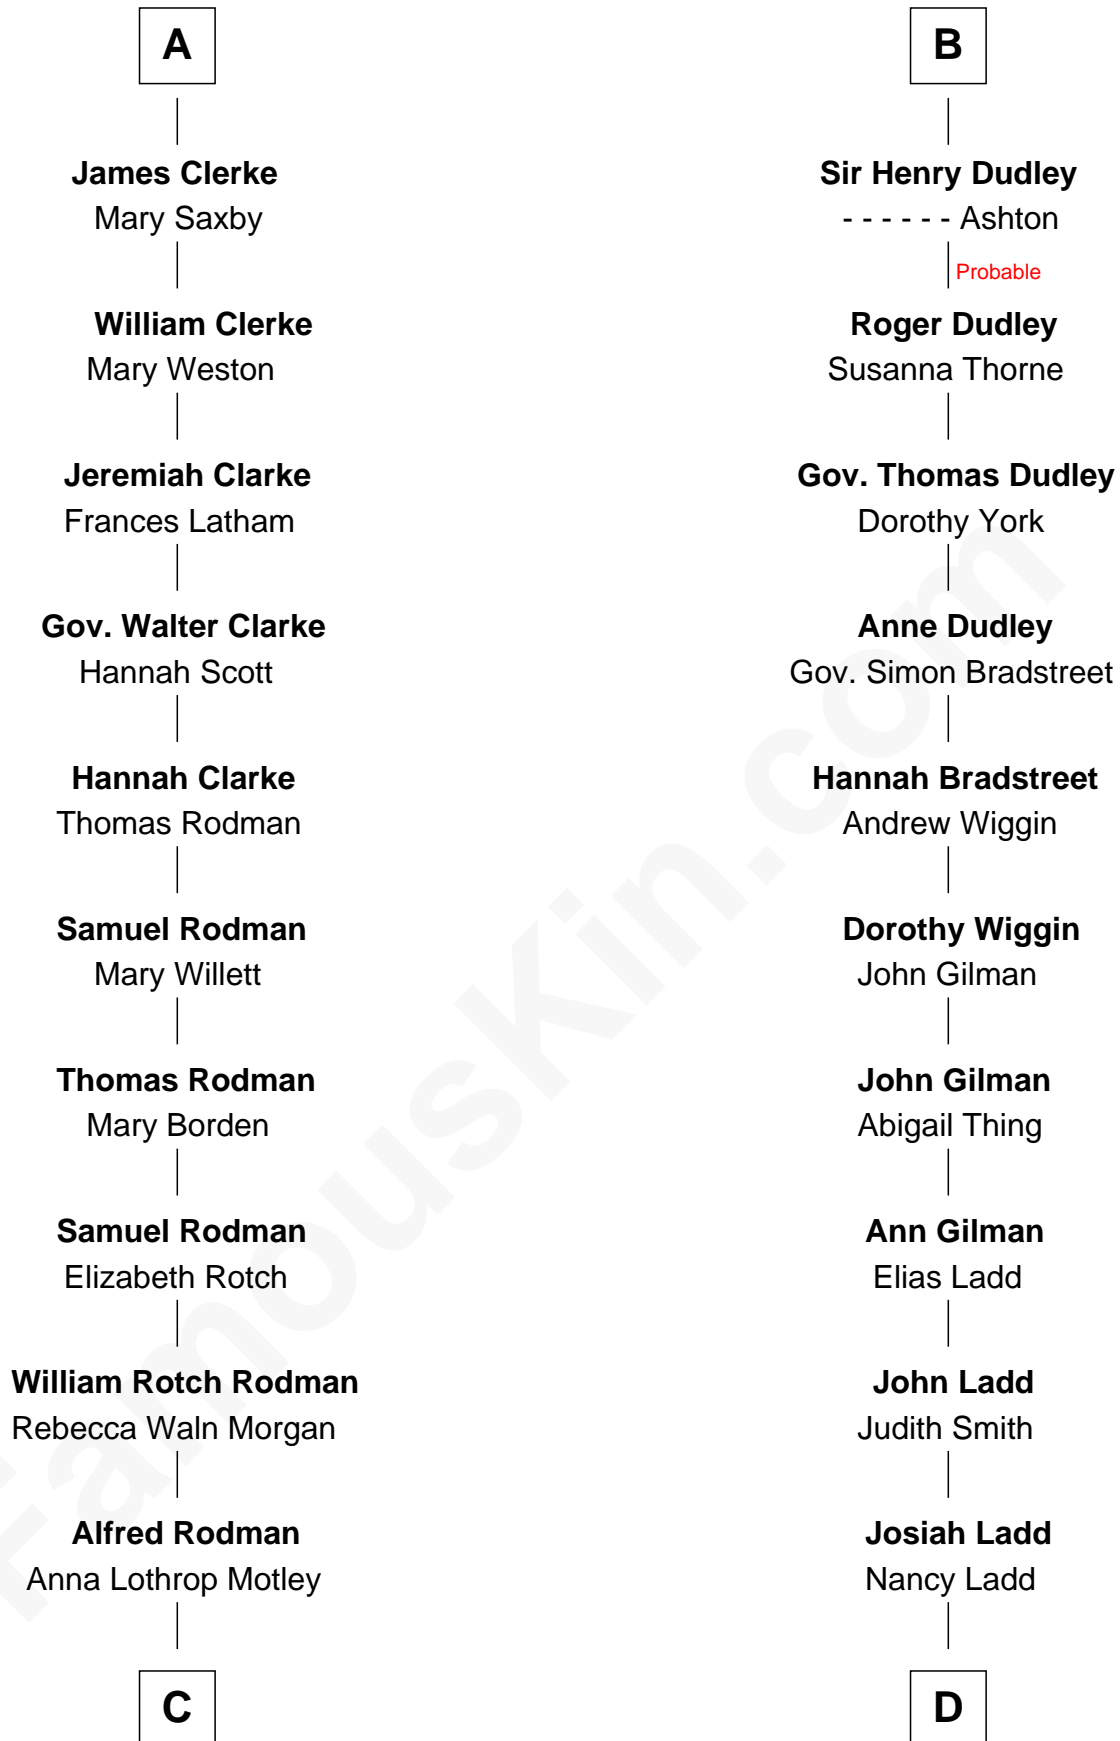

FamousKin.com Relationship Chart of

Tuesday Weld

TV and Movie Actress

20th cousin of

Alan Ladd

Movie Actor

Sir William de Ros
Margery de Badlesmere

C

Eloise Rodman
Stephen Minot Weld

Edward Motley Weld
Sarah Lothrop King

Lothrop Motley Weld
Yosene Balfour Ker

Tuesday Weld
TV and Movie Actress

D

Alvaro Ladd
Nancy Shotwell

Oscar F. Ladd
Julia Henrietta Meigs