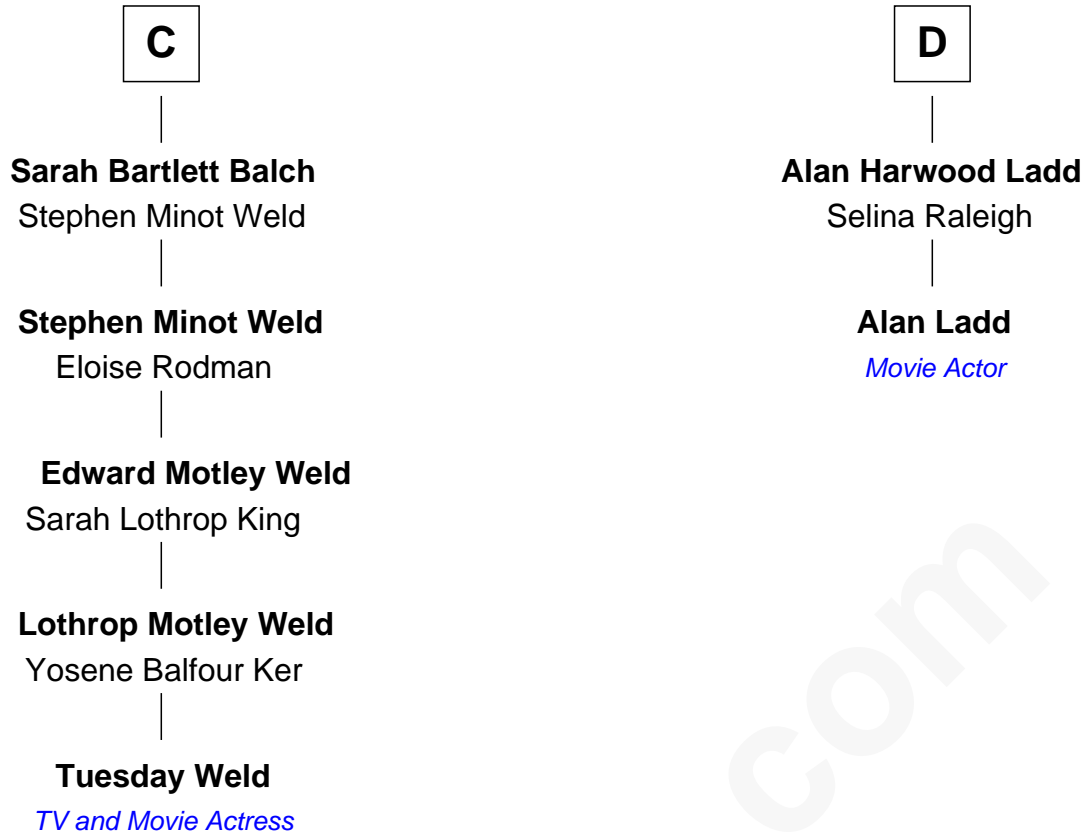

FamousKin.com Relationship Chart of

Tuesday Weld

TV and Movie Actress

18th cousin 3 times removed of

Alan Ladd

Movie Actor

Bartholomew de Badlesmere

Margaret de Clare

Margaret de Badlesmere

Sir John de Tibetot

Sir Robert de Tibetot

Margaret Deincourt

Elizabeth de Tibetot

Sir Philip le Despencer

Margery Despencer

Sir Roger Wentworth

Sir Philip Wentworth

Mary Clifford

Elizabeth Wentworth

Sir Martin de la See

Joan de la See

Sir Piers Hildyard

A

Maud de Badlesmere

Sir William Norreys

Margaret Norreys

Gilbert Bullock

Thomas Bullock

Alice Kingsmill

B

FamousKin.com