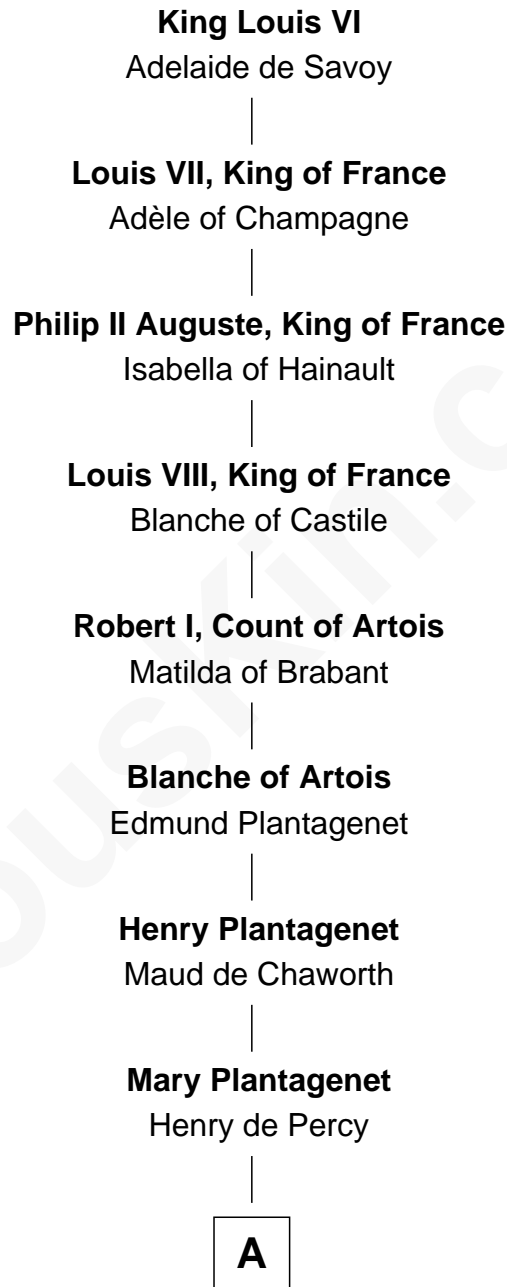

FamousKin.com Relationship Chart of

Tuesday Weld

TV and Movie Actress

26th Great-granddaughter of

King Louis VI

King of France

A

—
Sir Henry Percy
Margaret de Neville

—
Sir Henry Percy
Elizabeth Mortimer

—
Elizabeth Percy
Sir John Clifford

—
Mary Clifford
Sir Philip Wentworth

—
Elizabeth Wentworth
Sir Martin de la See

—
Joan de la See
Sir Piers Hildyard

—
Isabel Hildyard
Ralph Legard

—
Joan Ledgard
Richard Skepper

—
Edward Skepper
Mary Robinson

—
Rev. William Skepper
Sarah Fisher

B

B

|
Sarah Skepper

Walter Fairfield

|
Elizabeth Fairfield