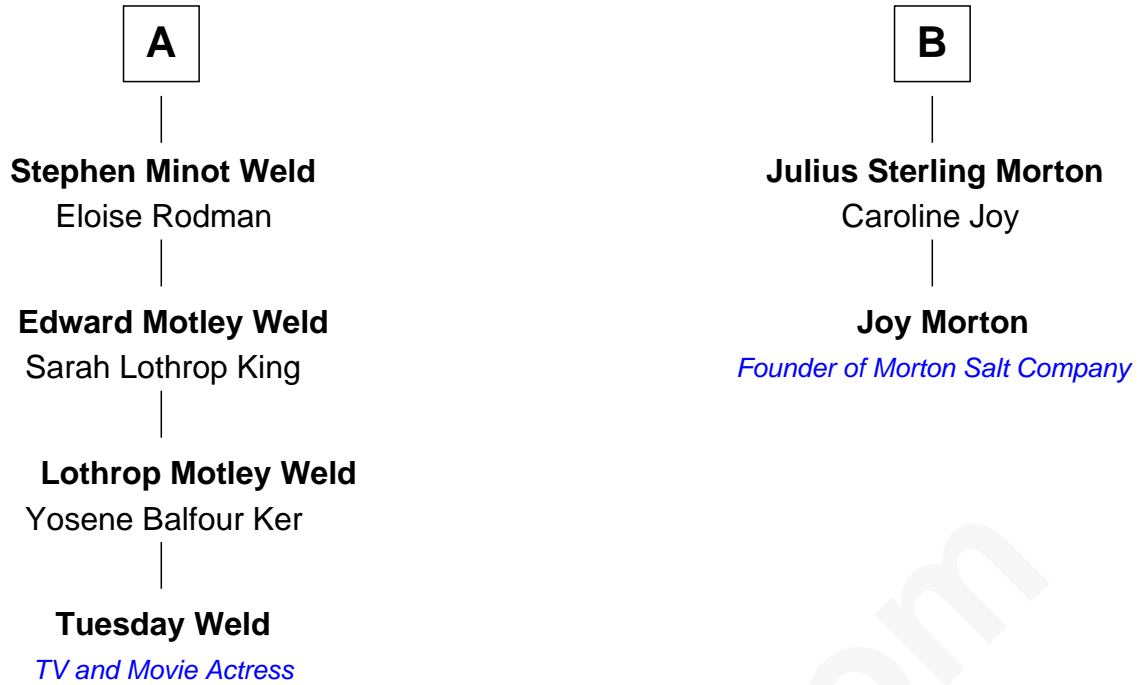

FamousKin.com Relationship Chart of

Tuesday Weld

TV and Movie Actress

8th cousin 2 times removed of

Joy Morton

Founder of Morton Salt Company

FamousKin.com