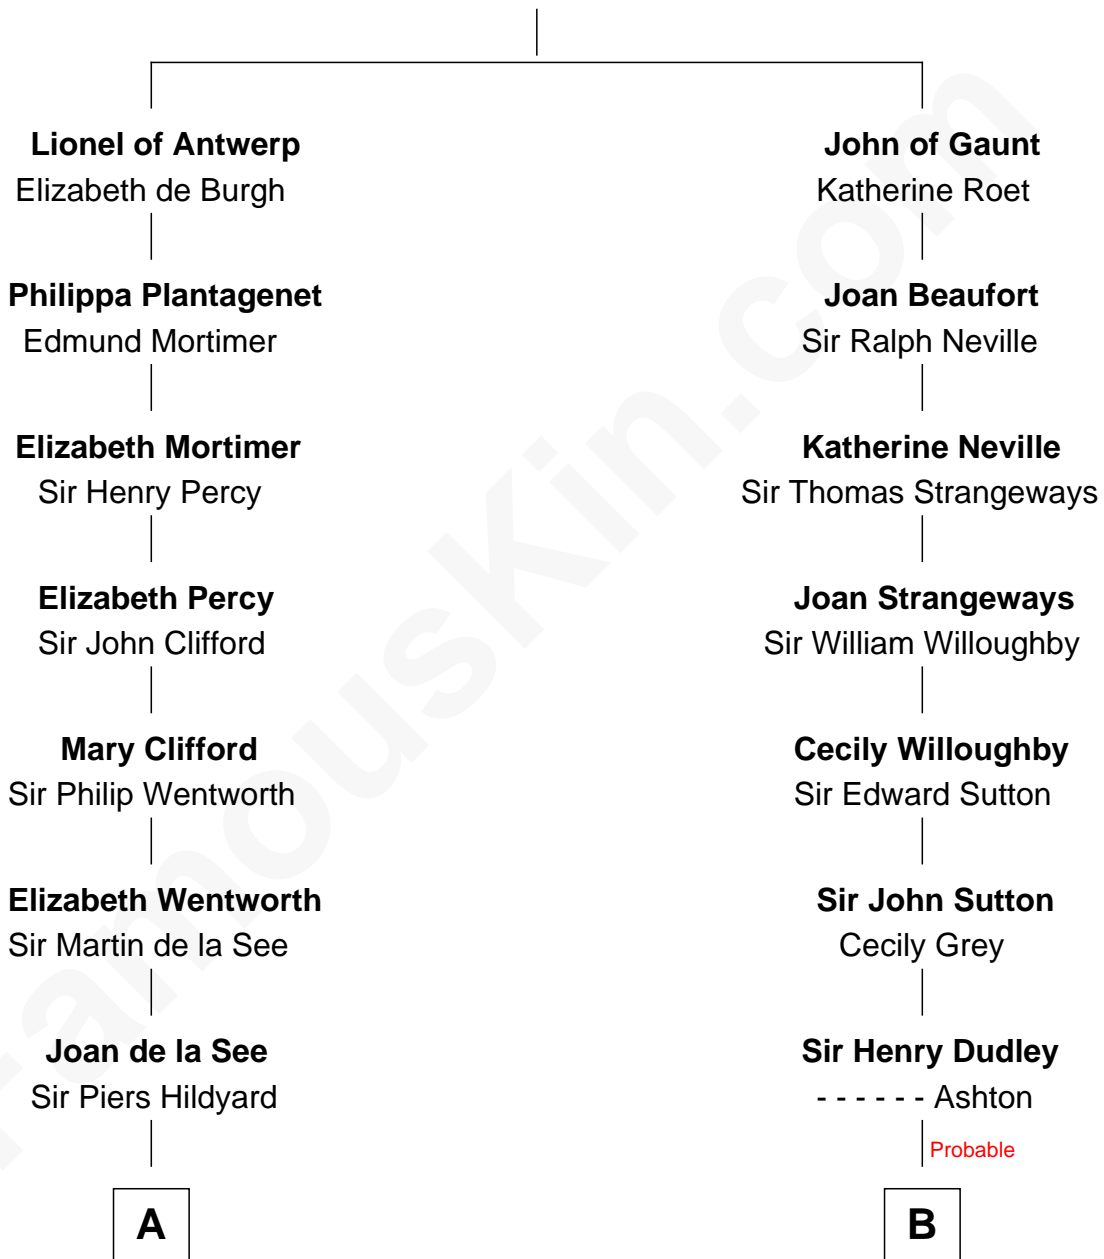

FamousKin.com Relationship Chart of

Tuesday Weld

TV and Movie Actress

19th cousin 2 times removed of

George Hamilton

TV and Movie Actor

Edward III, King of England

Philippa of Hainault

George Hamilton photo by [Angela George](#) (CC BY-SA 3.0)