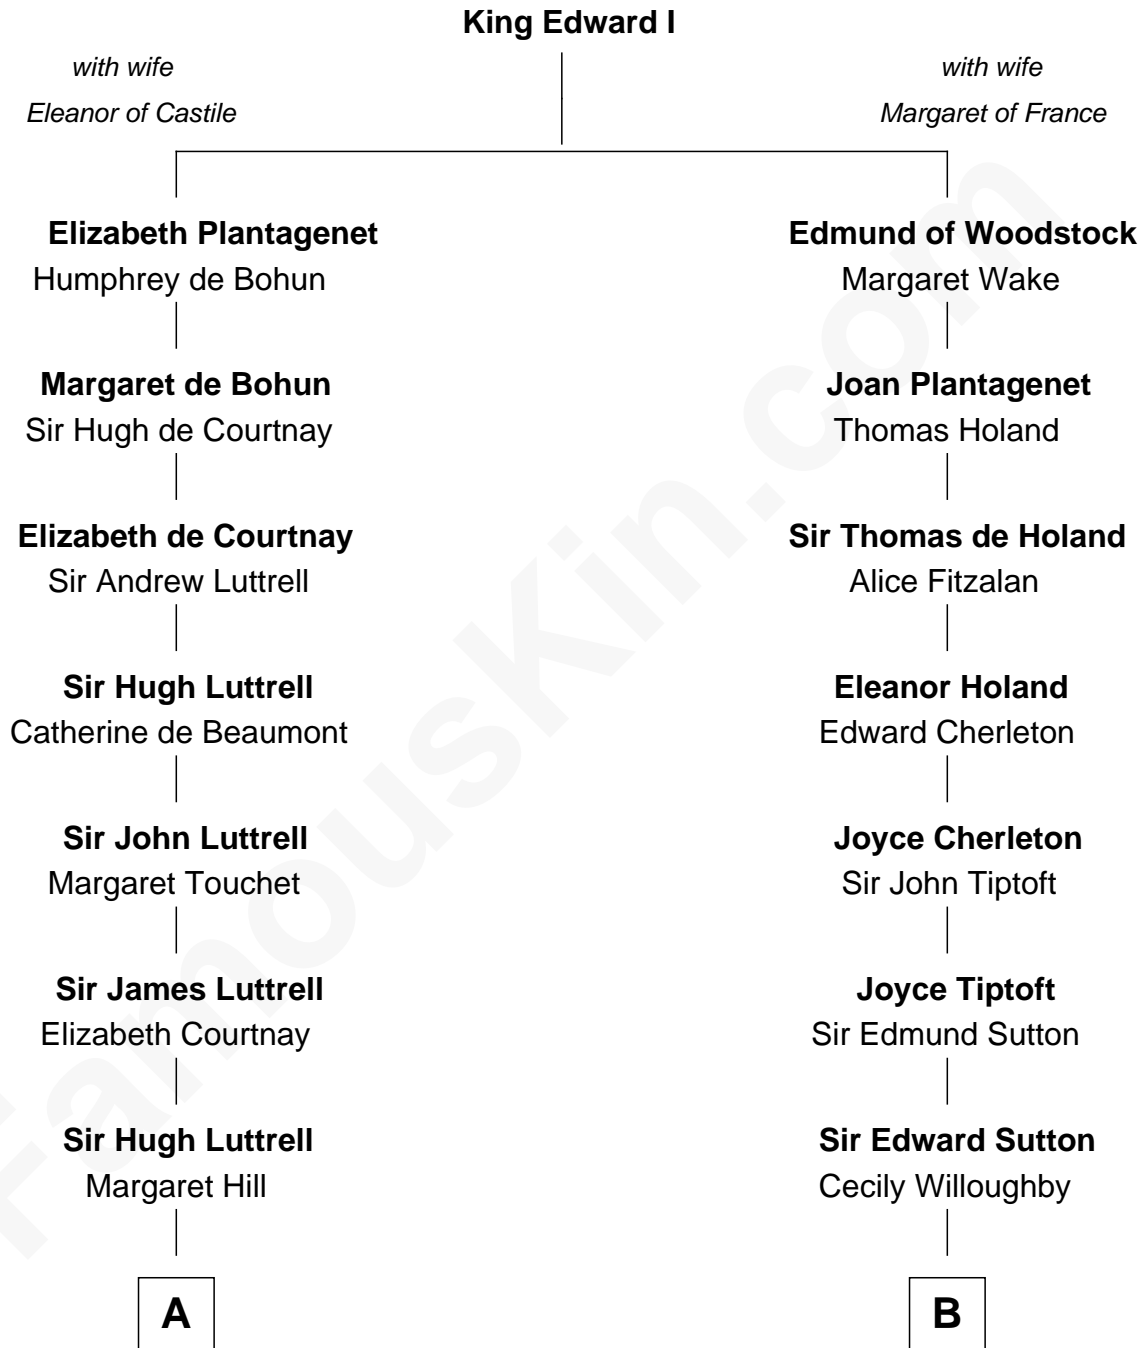

FamousKin.com Relationship Chart of

Tuesday Weld

TV and Movie Actress

21st cousin of

George Hamilton

TV and Movie Actor

C

Anna Lothrop Motley

Alfred Rodman

Eloise Rodman

Stephen Minot Weld

Edward Motley Weld

Sarah Lothrop King

Lothrop Motley Weld

Yosene Balfour Ker

Tuesday Weld