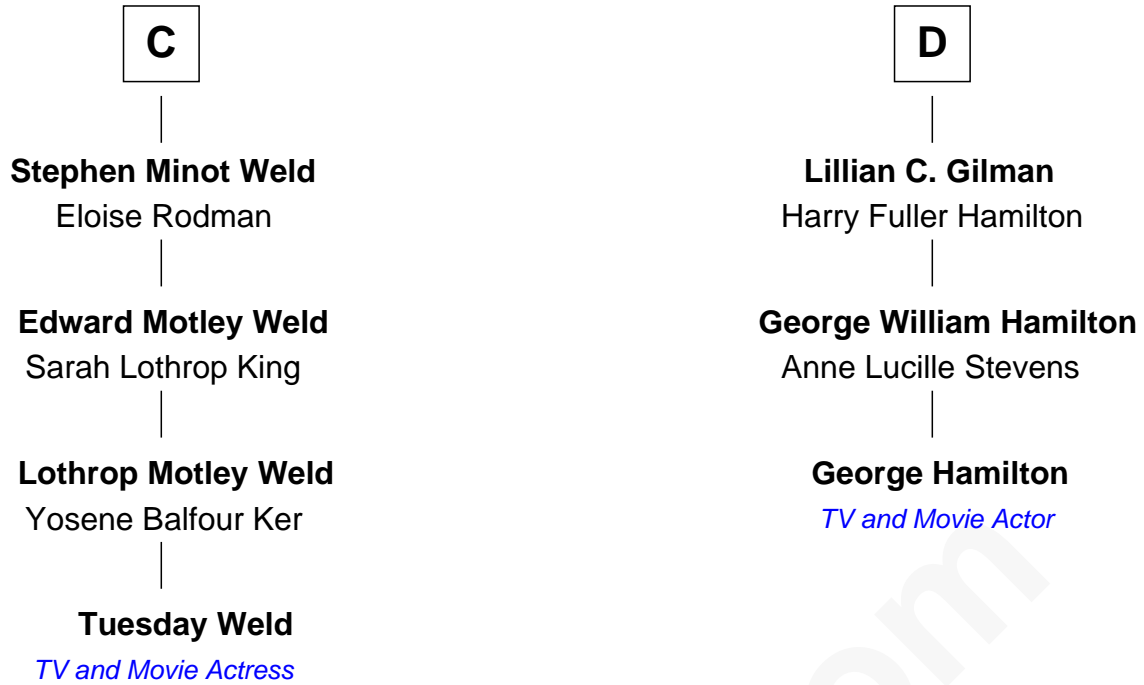

# FamousKin.com Relationship Chart of

**Tuesday Weld**

*TV and Movie Actress*

19th cousin 1 time removed of

**George Hamilton**

*TV and Movie Actor*

**Sir Ralph de Neville**

Alice de Audley

**Elizabeth Wentworth**

Sir Martin de la See

**Joan de la See**

Sir Piers Hildyard

**Isabel Hildyard**

Ralph Legard

**A**

**Sir John de Neville**

Maude de Percy

**Sir Ralph Neville**

Joan Beaufort

**Katherine Neville**

Sir Thomas Strangeways

**Joan Strangeways**

Sir William Willoughby

**Cecily Willoughby**

Sir Edward Sutton

**Sir John Sutton**

Cecily Grey

**Sir Henry Dudley**

----- Ashton

Probable

**B**

George Hamilton photo by [Angela George](#) (CC BY-SA 3.0)