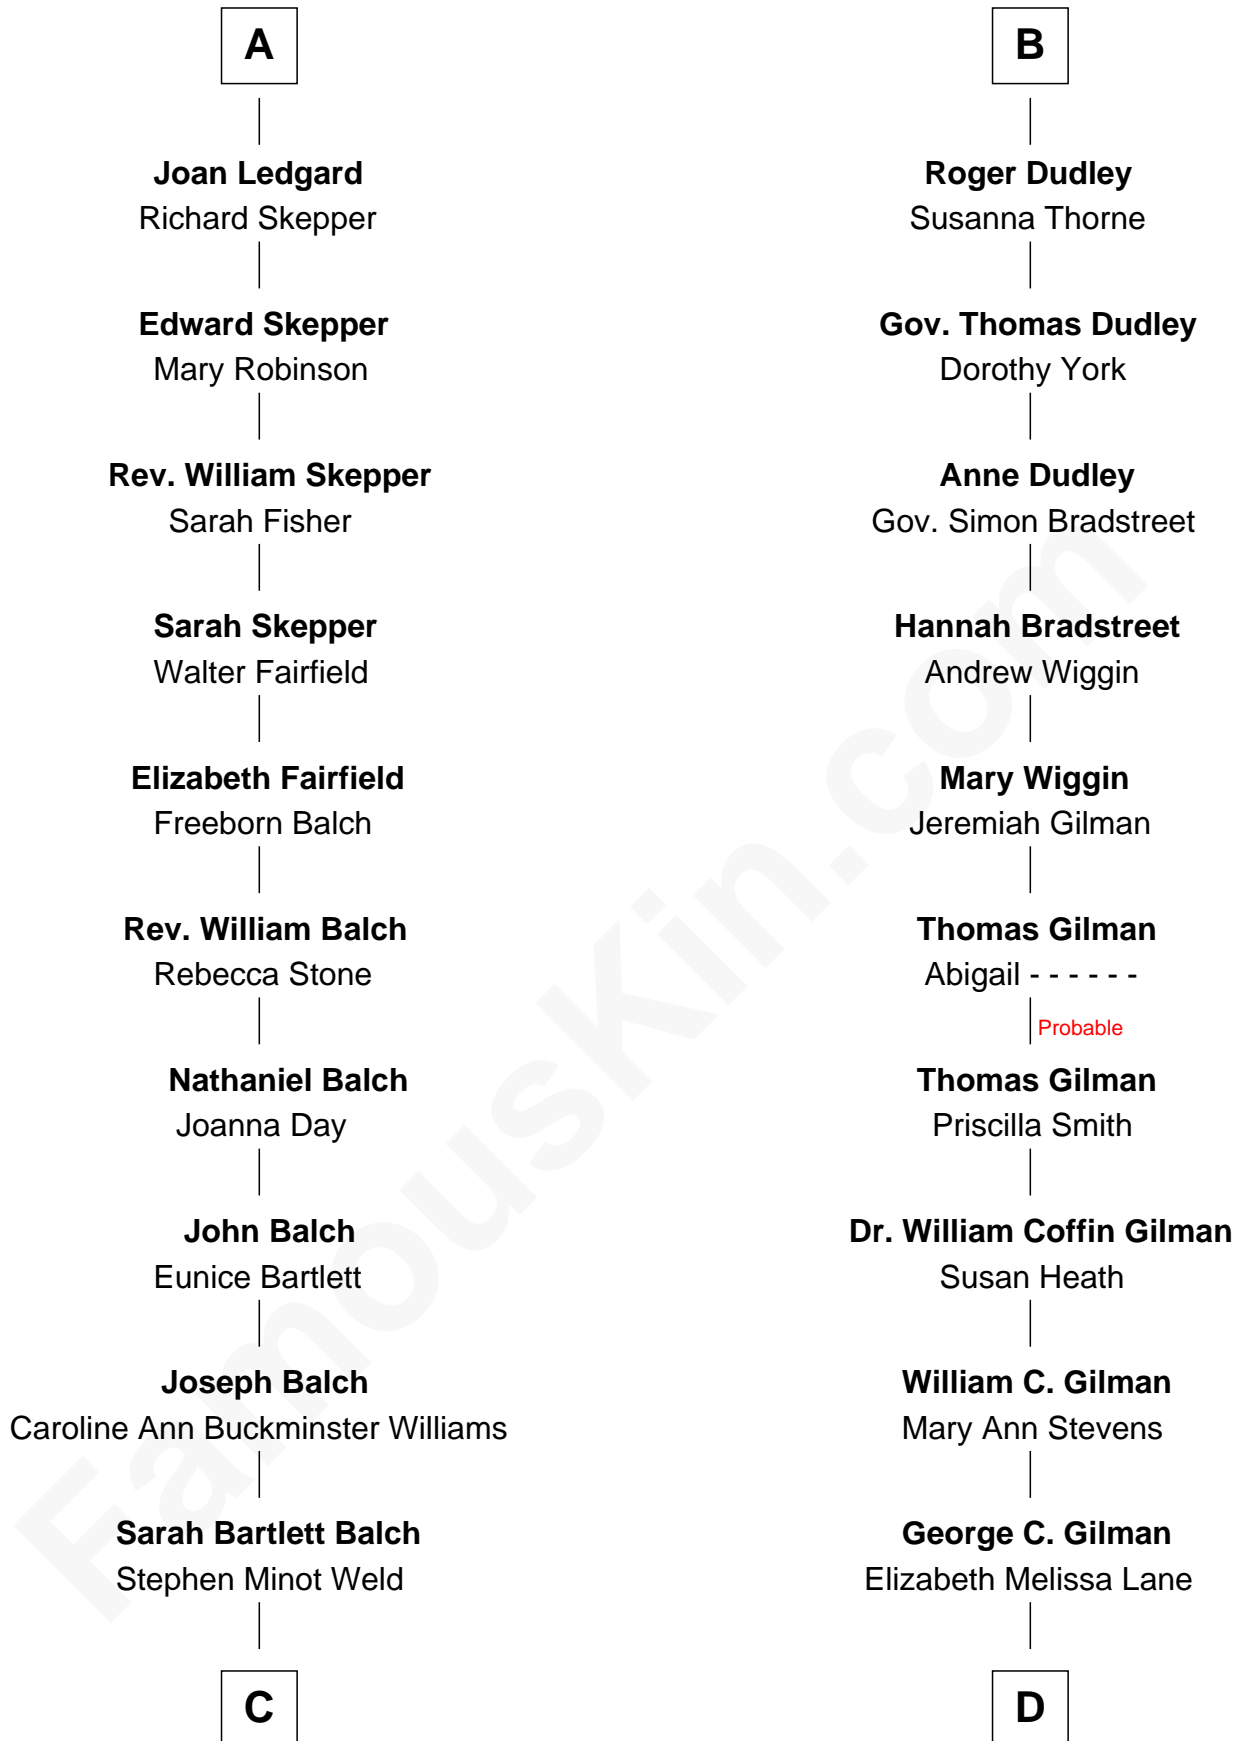

# FamousKin.com Relationship Chart of

**Tuesday Weld**

*TV and Movie Actress*

19th cousin 1 time removed of

**George Hamilton**

*TV and Movie Actor*

**Sir Ralph de Neville**

Alice de Audley

**Margaret de Neville**

Sir Henry Percy

**Sir Henry Percy**

Elizabeth Mortimer

**Elizabeth Percy**

Sir John Clifford

**Mary Clifford**

Sir Philip Wentworth

**Elizabeth Wentworth**

Sir Martin de la See

**Joan de la See**

Sir Piers Hildyard

**Isabel Hildyard**

Ralph Legard

**A**

**Sir John de Neville**

Sir Edward Sutton

**Sir John Sutton**

Cecily Grey

**Sir Henry Dudley**

----- Ashton

Probable

**B**

George Hamilton photo by [Angela George](#) (CC BY-SA 3.0)