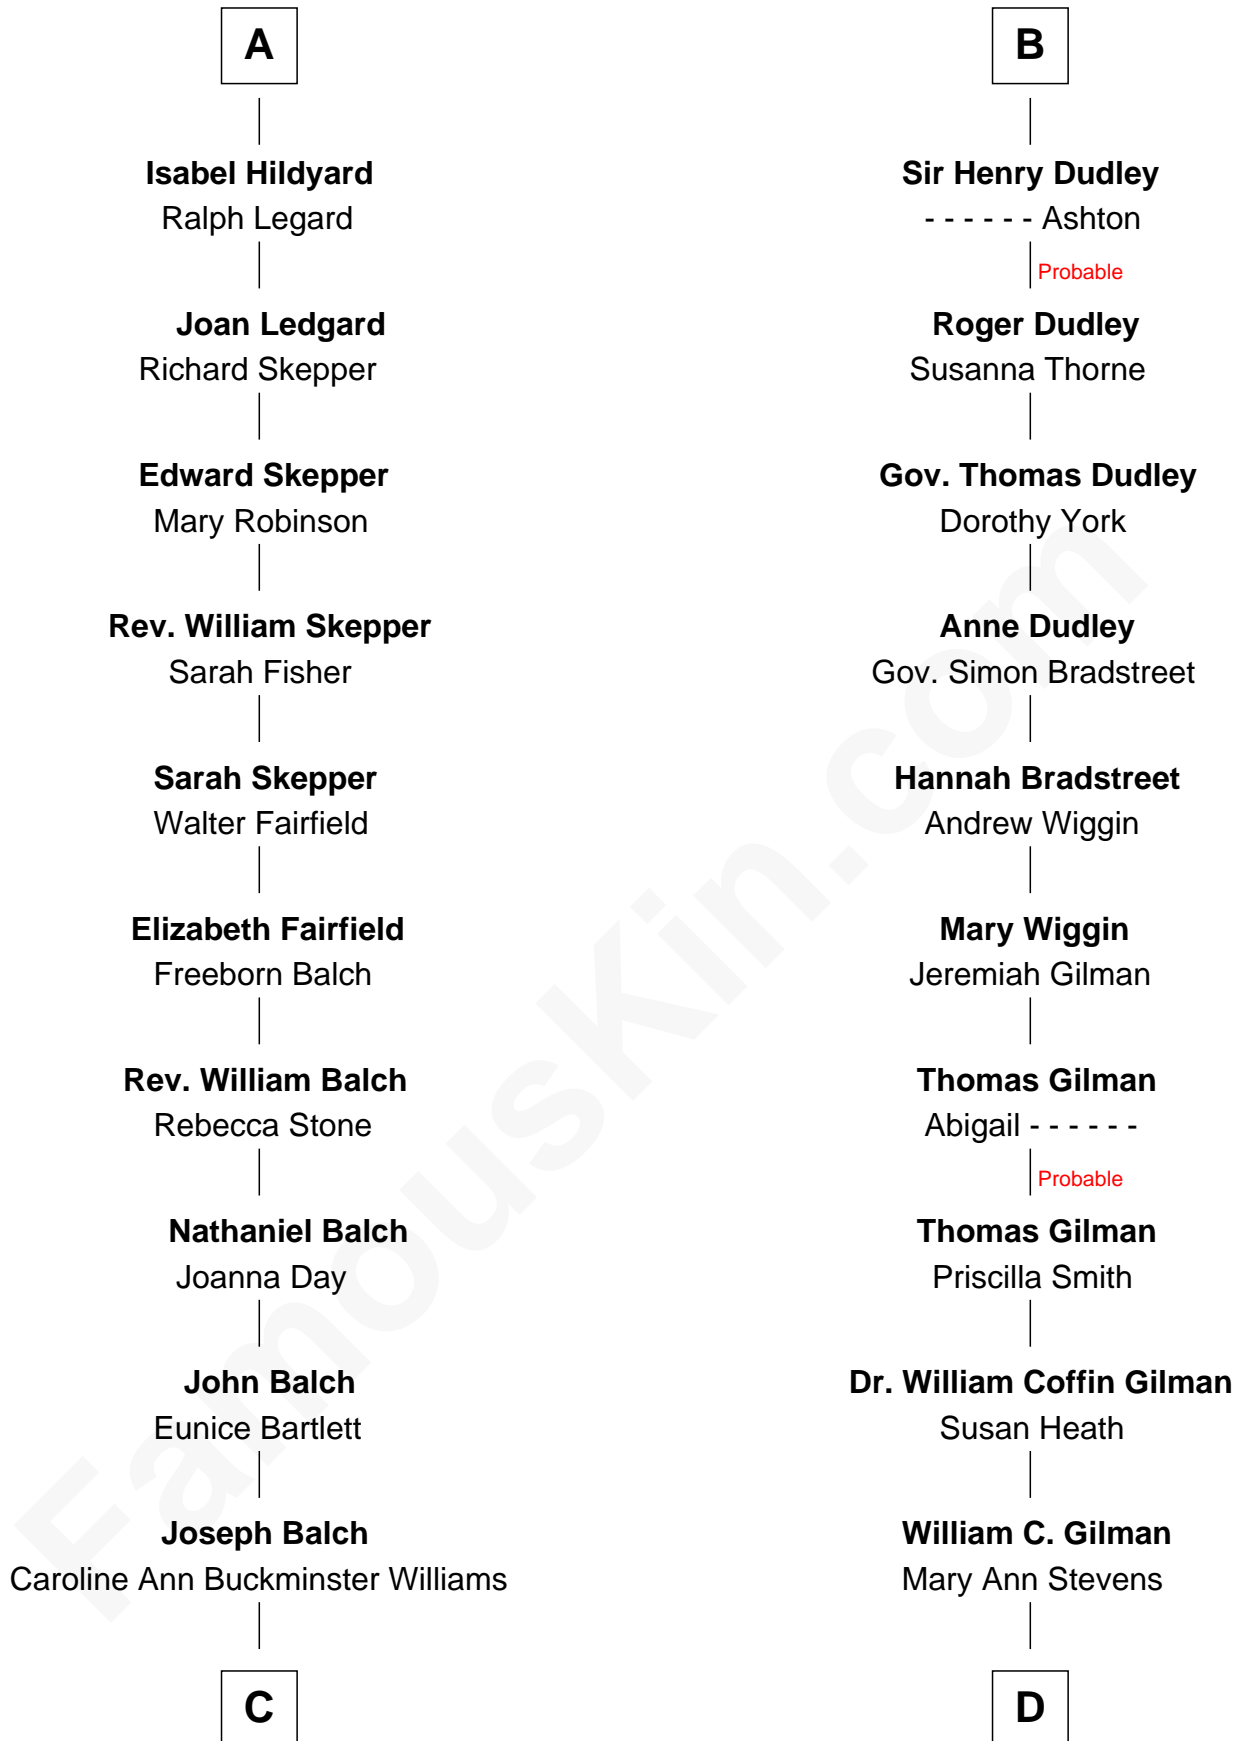

FamousKin.com Relationship Chart of

Tuesday Weld

TV and Movie Actress

20th cousin 1 time removed of

George Hamilton

TV and Movie Actor

Henry Plantagenet

Maud de Chaworth

Mary Clifford

Sir Philip Wentworth

Elizabeth Wentworth

Sir Martin de la See

Joan de la See

Sir Piers Hildyard

A

Eleanor Plantagenet

Sir Edmund Sutton

Sir Edward Sutton

Cecily Willoughby

Sir John Sutton

Cecily Grey

B

C

Sarah Bartlett Balch

Stephen Minot Weld

Stephen Minot Weld

Eloise Rodman

Edward Motley Weld

Sarah Lothrop King

Lothrop Motley Weld

Yosene Balfour Ker

Tuesday Weld