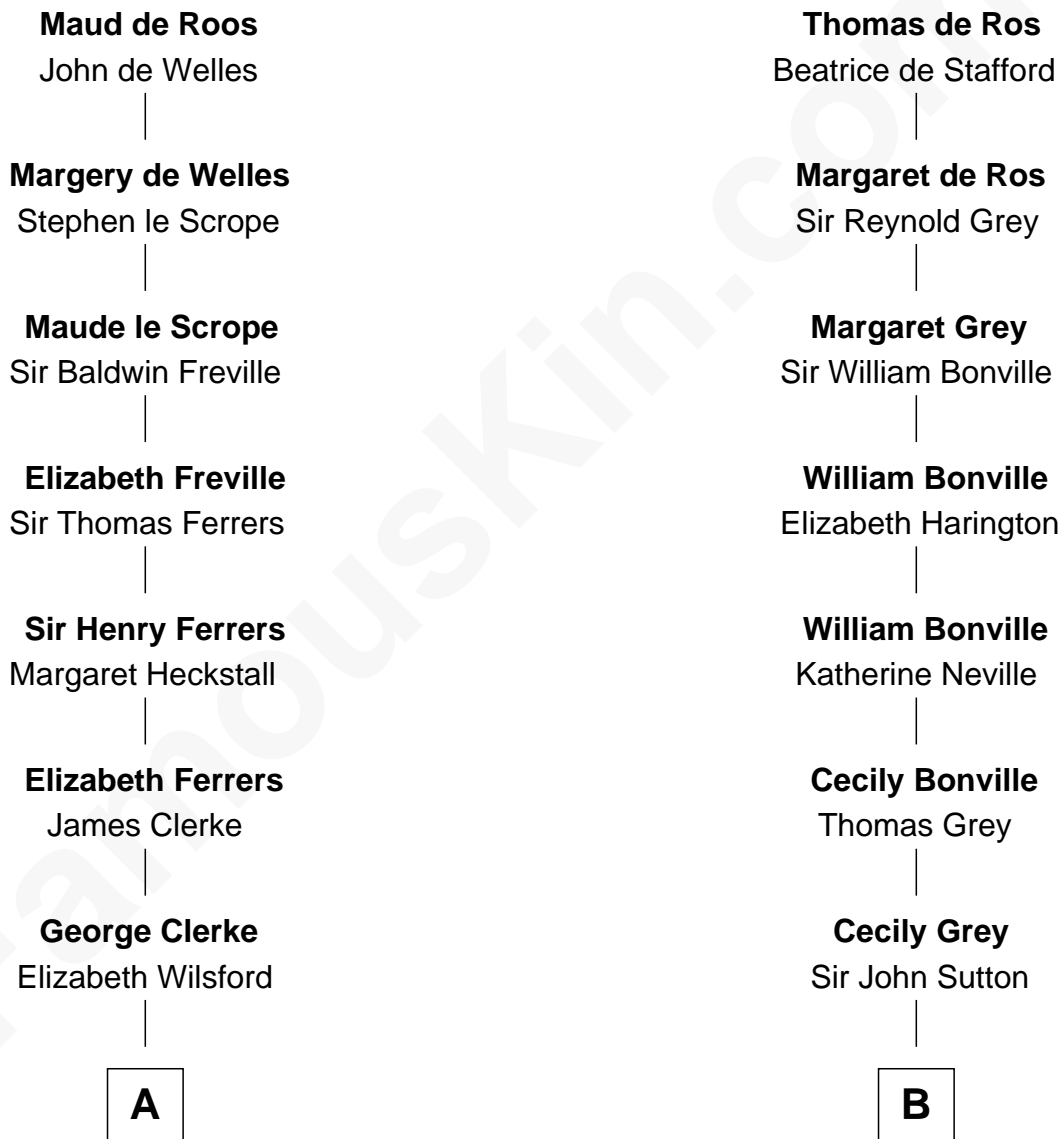

FamousKin.com Relationship Chart of

Tuesday Weld

TV and Movie Actress

20th cousin of

George Hamilton

TV and Movie Actor

Sir William de Ros
Margery de Badlesmere

C

Eloise Rodman
Stephen Minot Weld

Edward Motley Weld
Sarah Lothrop King

Lothrop Motley Weld
Yosene Balfour Ker

Tuesday Weld
TV and Movie Actress

D

George C. Gilman
Elizabeth Melissa Lane

Lillian C. Gilman
Harry Fuller Hamilton