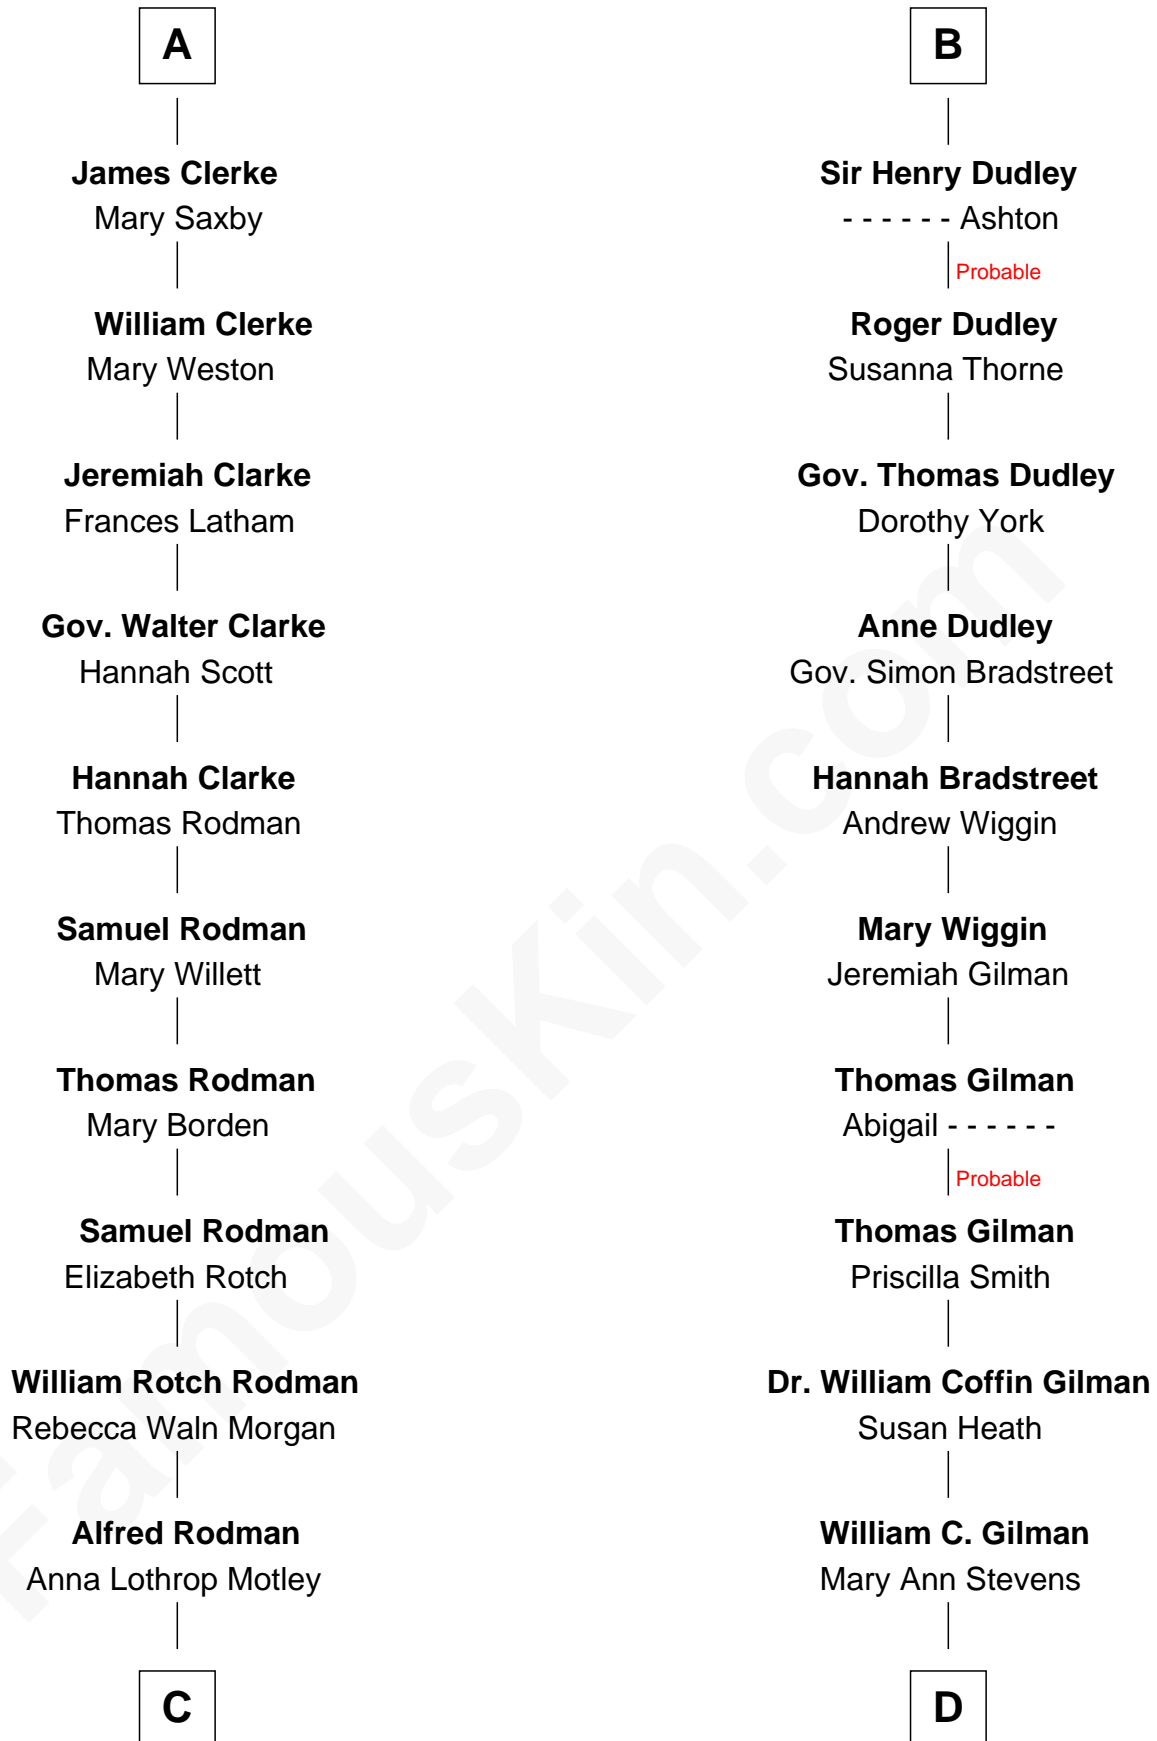

FamousKin.com Relationship Chart of

Tuesday Weld

TV and Movie Actress

20th cousin of

George Hamilton

TV and Movie Actor

Sir William de Ros
Margery de Badlesmere

C

Eloise Rodman
Stephen Minot Weld

Edward Motley Weld
Sarah Lothrop King

Lothrop Motley Weld
Yosene Balfour Ker

Tuesday Weld
TV and Movie Actress

D

George C. Gilman
Elizabeth Melissa Lane

Lillian C. Gilman
Harry Fuller Hamilton