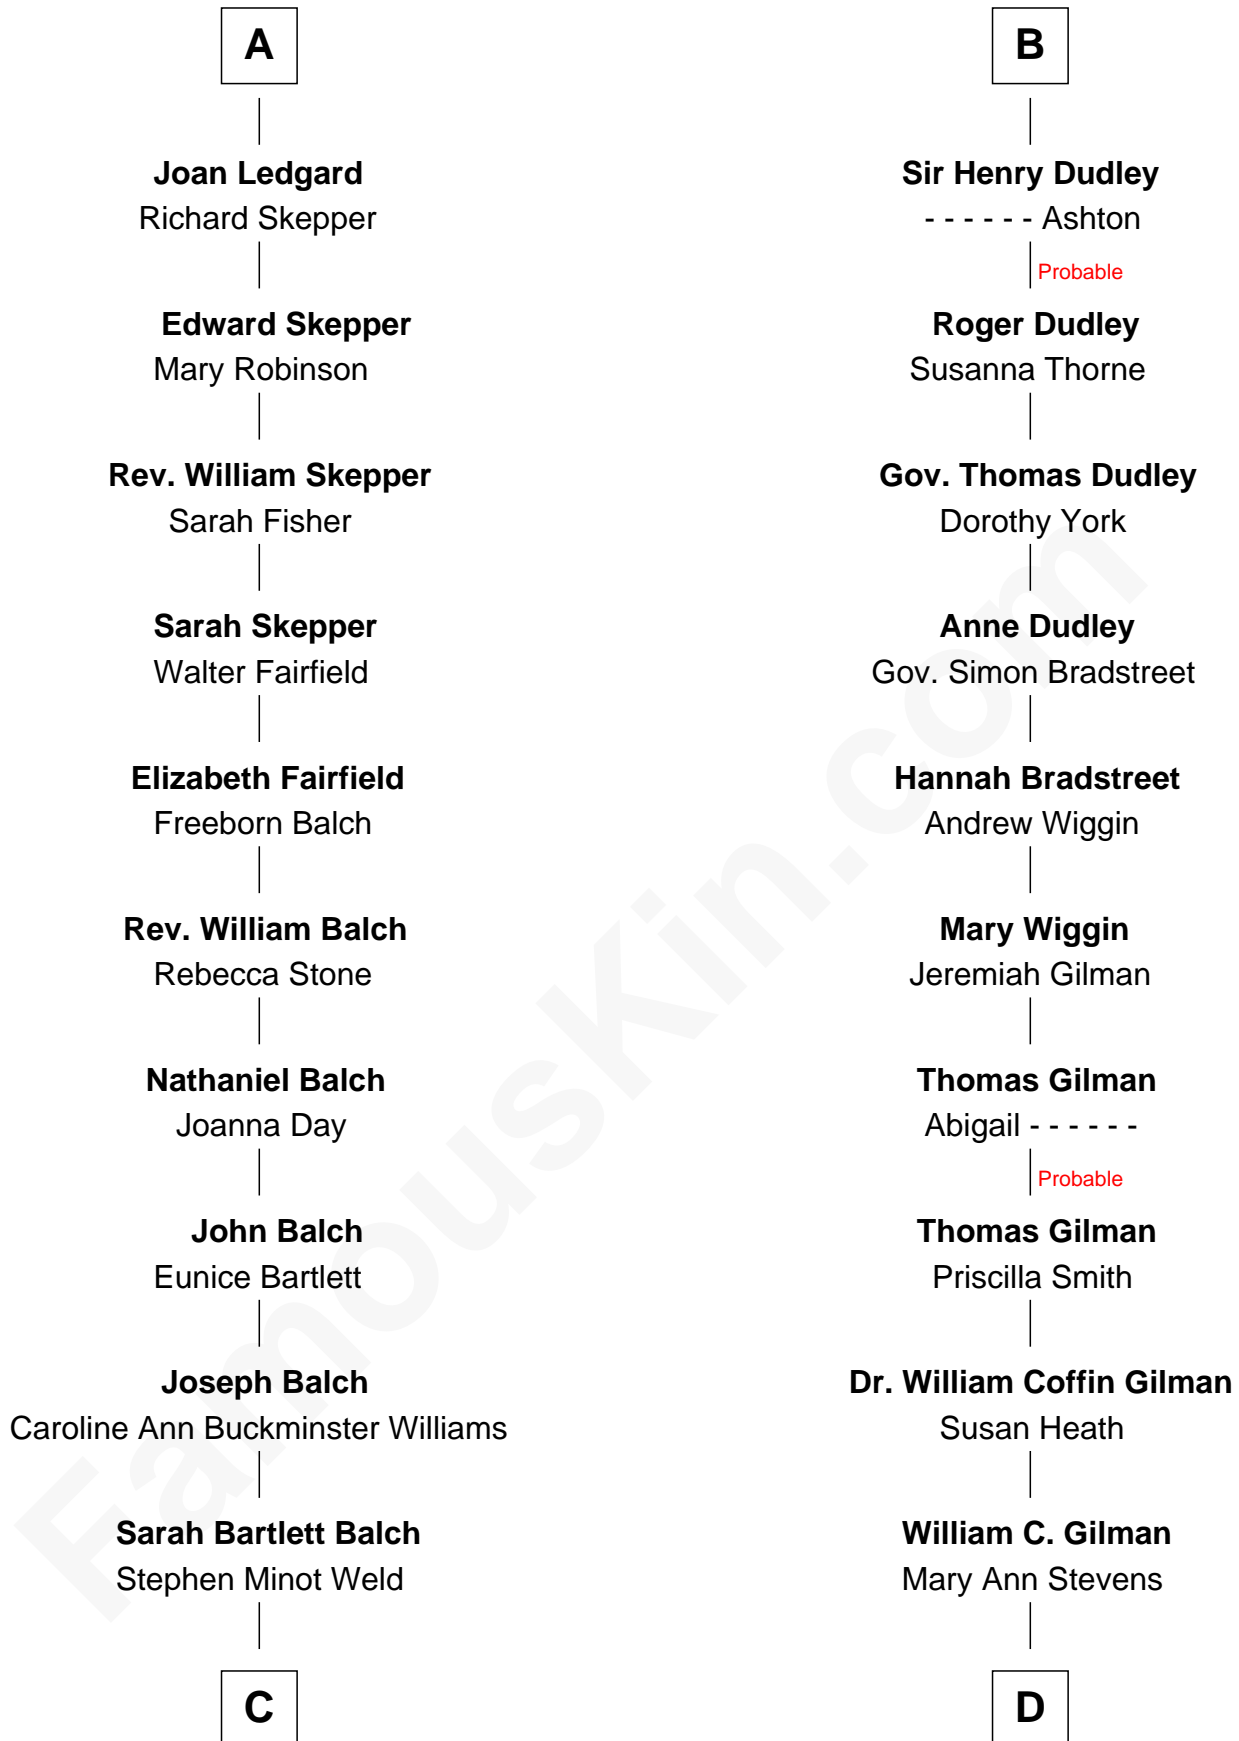

FamousKin.com Relationship Chart of

Tuesday Weld

TV and Movie Actress

20th cousin of

George Hamilton

TV and Movie Actor

Ralph de Stafford

Margaret de Audley

Sir Hugh de Stafford
Philippa de Beauchamp

Katherine de Stafford
Michael de la Pole

Isabel de la Pole
Thomas Morley

Anne Morley
Sir John Hastings

Elizabeth Hastings
Sir Robert Hildyard

Sir Piers Hildyard
Joan de la See

Isabel Hildyard
Ralph Legard

A

Beatrice de Stafford
Thomas de Ros

Margaret de Ros
Sir Reynold Grey

Margaret Grey
Sir William Bonville

William Bonville
Elizabeth Harington

William Bonville
Katherine Neville

Cecily Bonville
Thomas Grey

Cecily Grey
Sir John Sutton

B

C

Stephen Minot Weld

Eloise Rodman

Edward Motley Weld

Sarah Lothrop King

Lothrop Motley Weld