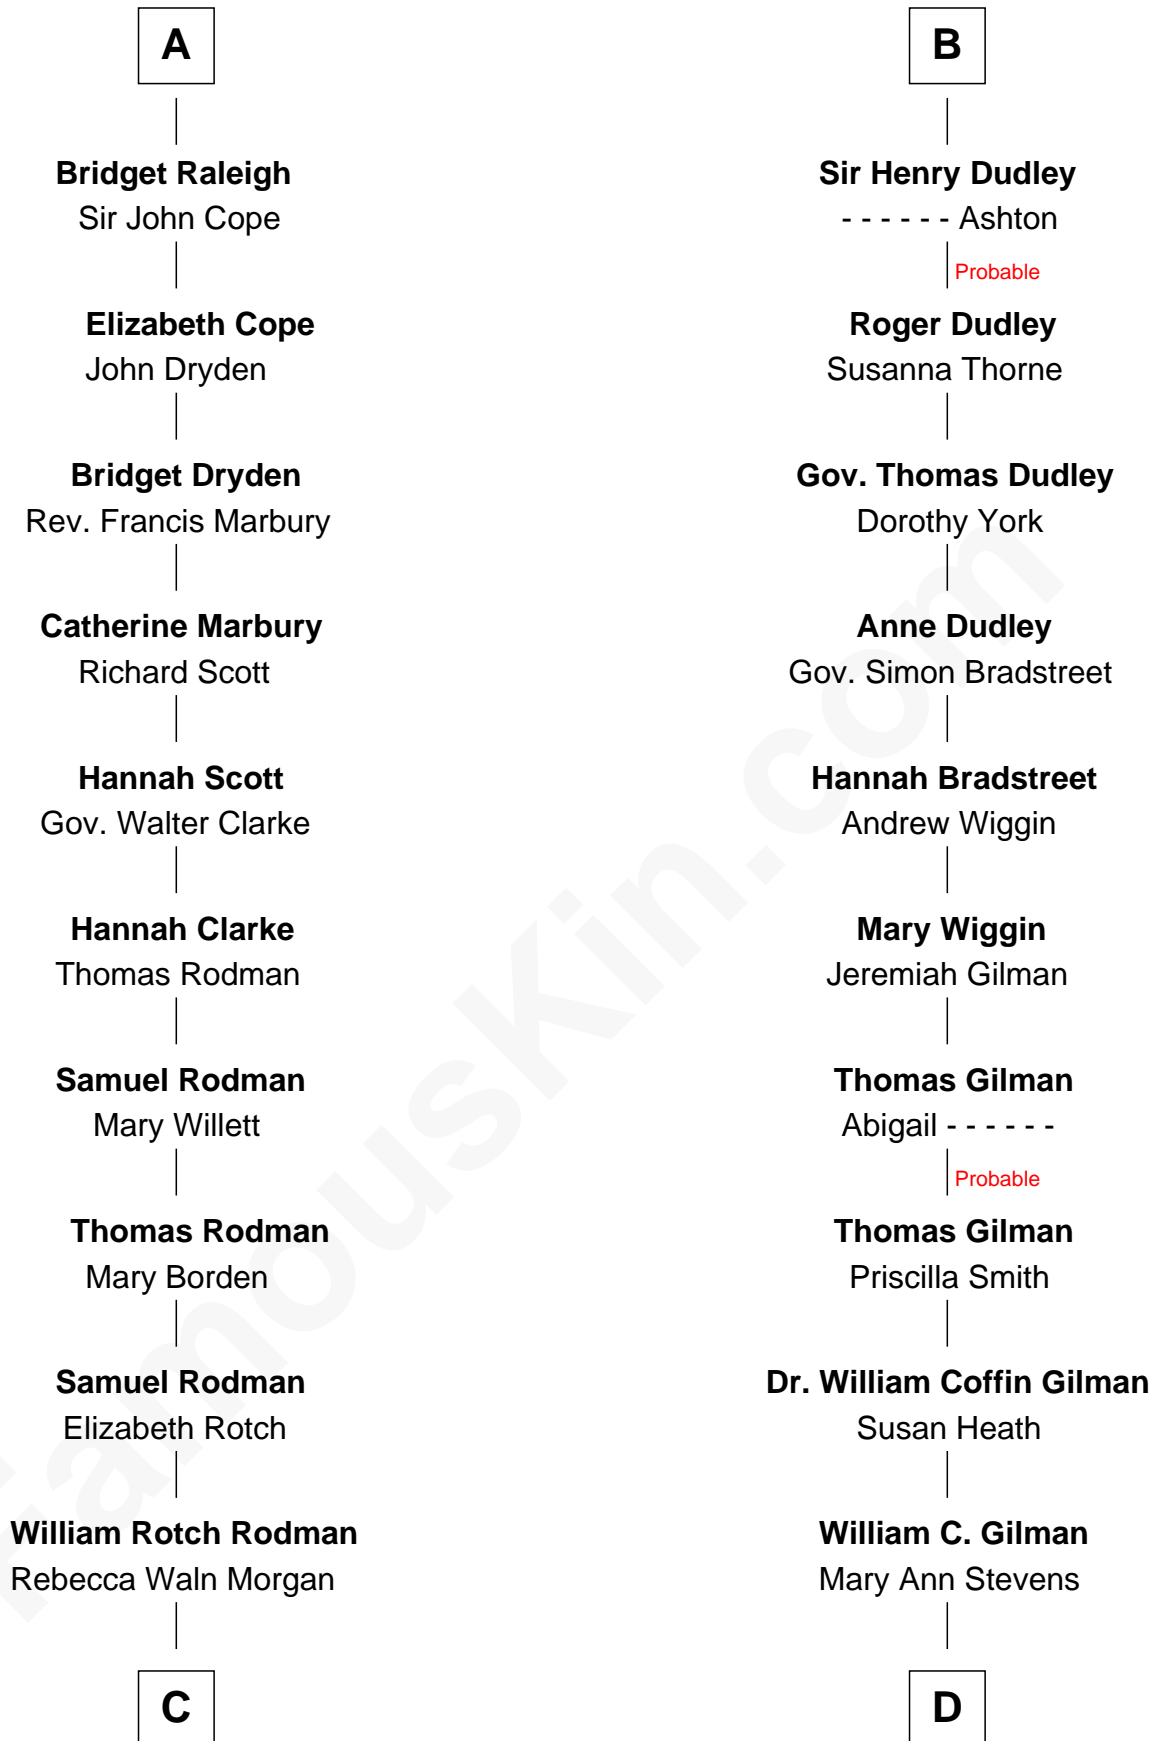

FamousKin.com Relationship Chart of

Tuesday Weld

TV and Movie Actress

20th cousin 1 time removed of

George Hamilton

TV and Movie Actor

Edmund Fitzalan

Alice de Warenne

C

Alfred Rodman
Anna Lothrop Motley

Eloise Rodman
Stephen Minot Weld

Edward Motley Weld
Sarah Lothrop King

Lothrop Motley Weld
Yosene Balfour Ker

Tuesday Weld
TV and Movie Actress

D

George C. Gilman
Elizabeth Melissa Lane