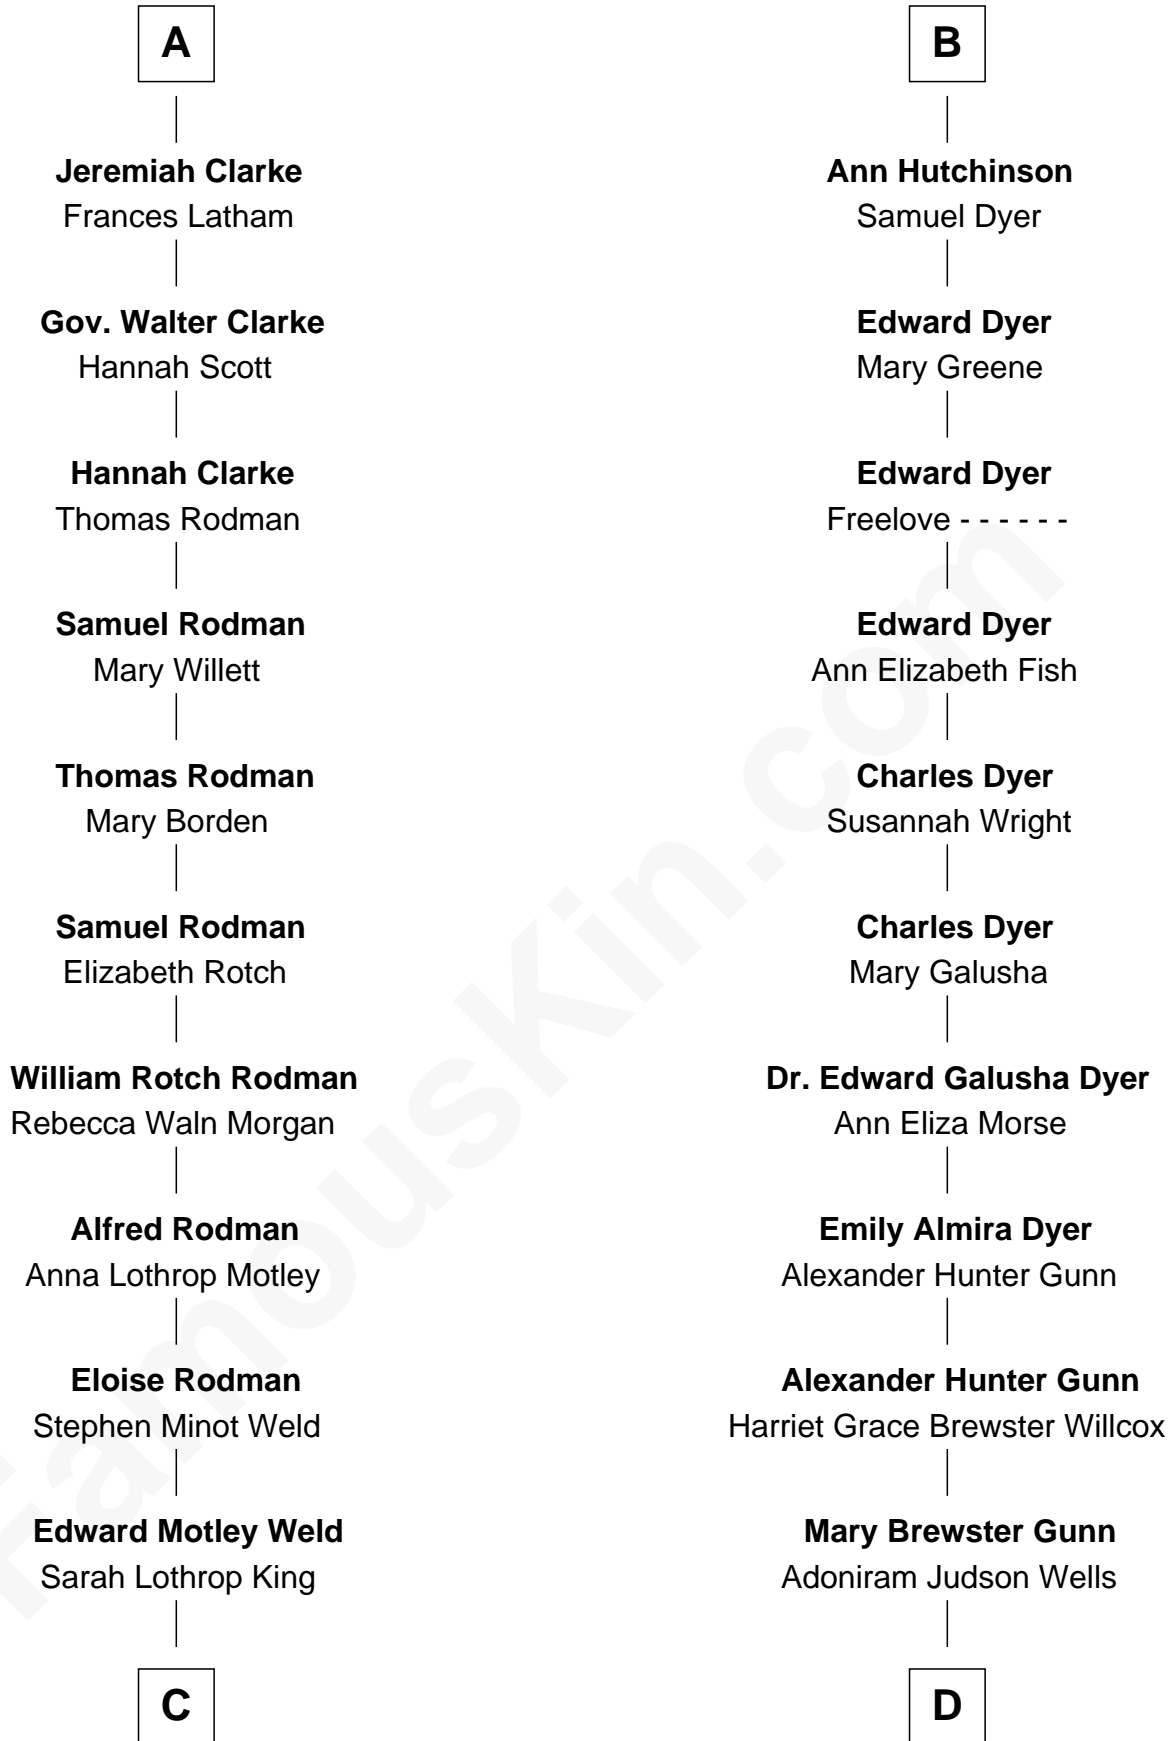

FamousKin.com Relationship Chart of

Tuesday Weld

TV and Movie Actress

18th cousin of

Andrew Shue

TV Actor

Sir Hugh Willoughby

Margaret Freville

FamousKin.com