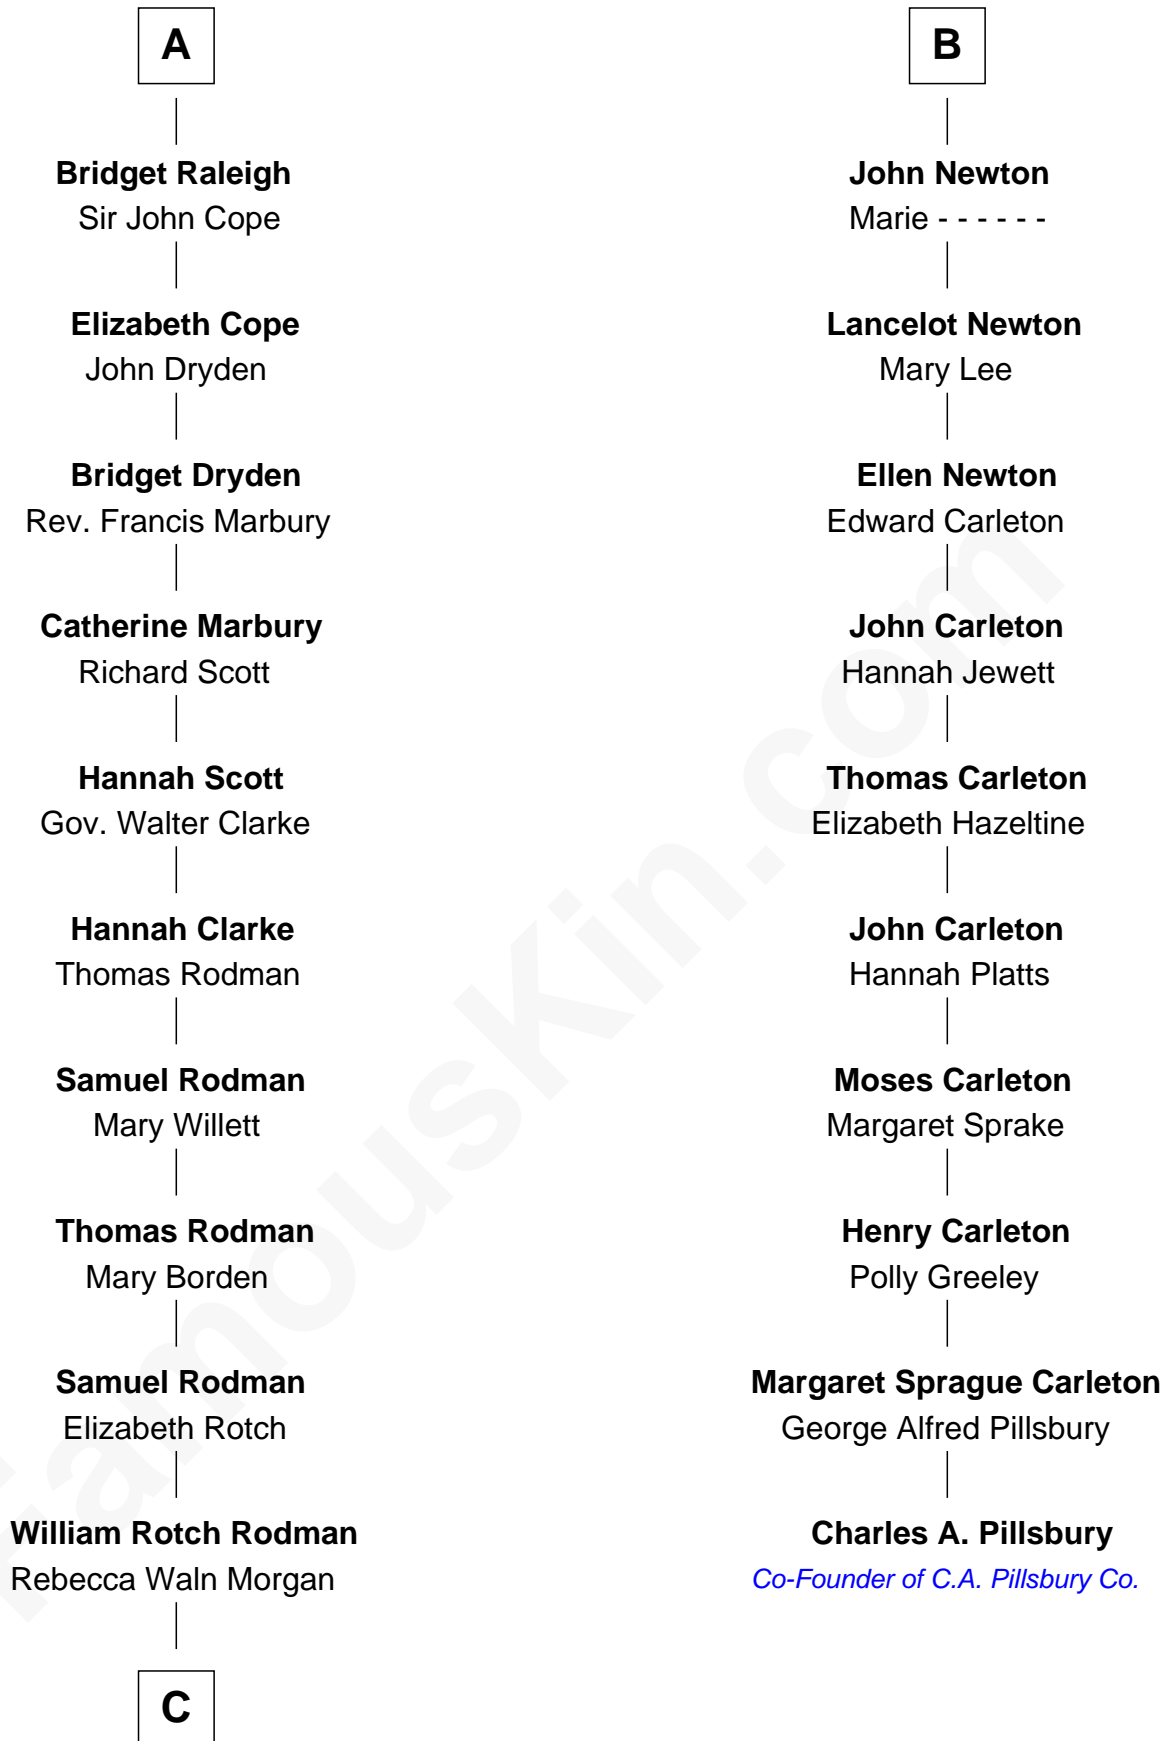

## Relationship Chart of

**Tuesday Weld**

*TV and Movie Actress*

16th cousin 5 times removed of

**Charles A. Pillsbury**

*Co-Founder of C.A. Pillsbury Co.*

**Edmund Fitzalan**

Alice de Warenne

**C**

—  
**Alfred Rodman**  
Anna Lothrop Motley

—  
**Eloise Rodman**  
Stephen Minot Weld

—  
**Edward Motley Weld**  
Sarah Lothrop King

—  
**Lothrop Motley Weld**  
Yosene Balfour Ker

—  
**Tuesday Weld**  
*TV and Movie Actress*