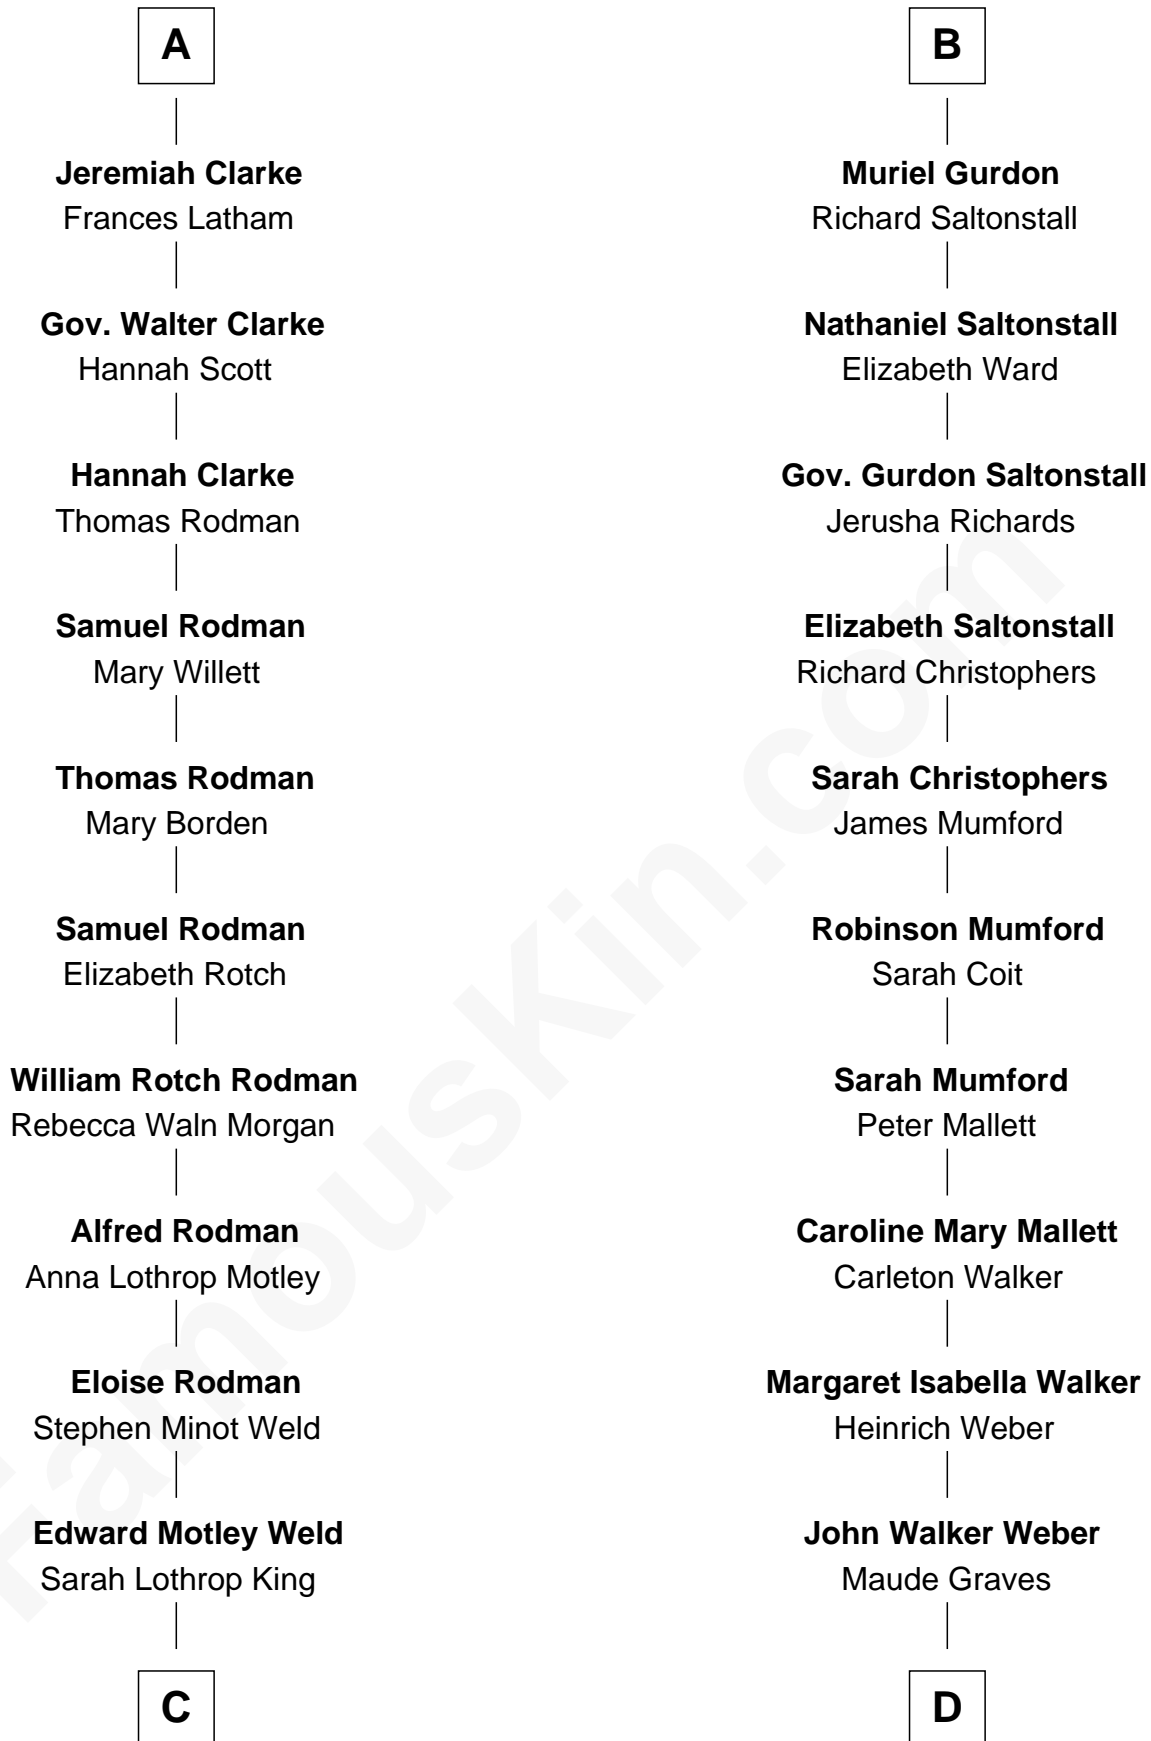

*with husband
Sir Laurence Cheney*

Philip Boteler
Isabel Willoughby

Elizabeth Cheney
Sir Frederick Tilney

John Boteler
Constance Vere

Elizabeth Tilney
Sir Humphrey Bouchier

Elizabeth Boteler
Thomas Lovett

Sir John Bouchier
Katherine Howard

Thomas Lovett
Anne Danvers

Jane Bouchier
Edmund Knyvet

Elizabeth Lovett
Anthony Cave

John Knyvet
Agnes Harcourt

Mary Cave
Sir Jerome Weston

Abigail Knyvet
Martin Sedley

Mary Weston
William Clerke

Muriel Sedley
Brampton Gurdon

A

B

C

Lothrop Motley Weld

Yosene Balfour Ker

Tuesday Weld

TV and Movie Actress

D