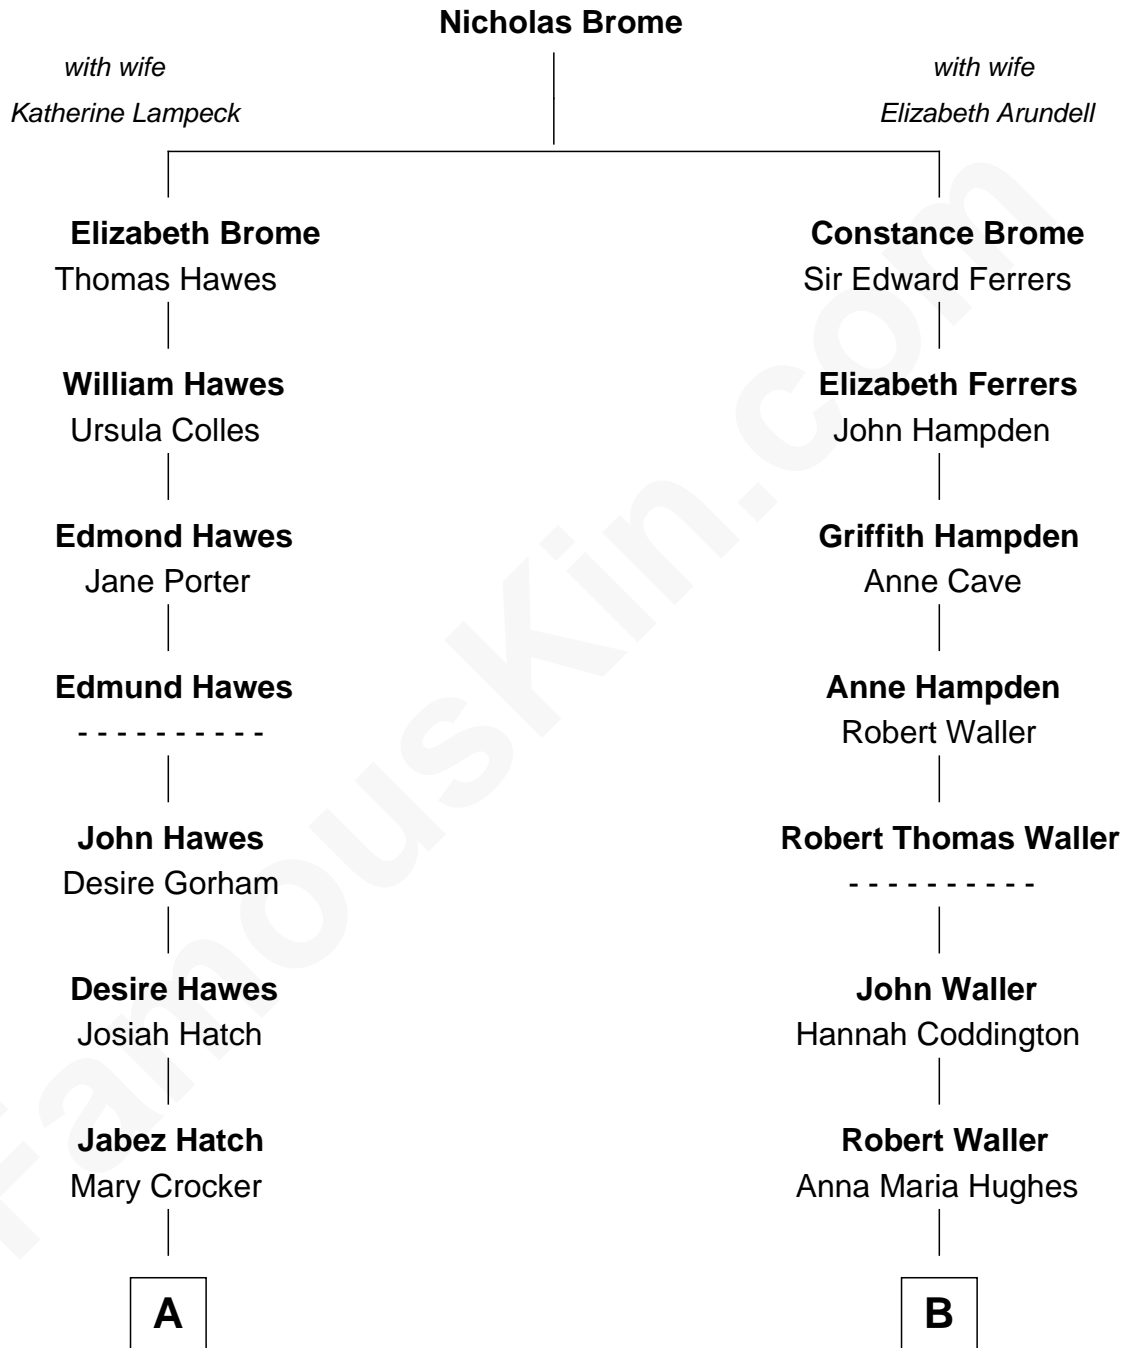

FamousKin.com Relationship Chart of

Tuesday Weld

TV and Movie Actress

13th cousin 1 time removed of

John McCain

U.S. Senator from Arizona

A

Mary Hatch
Eleazer Weld

William Gordon Weld
Hannah Minot

Stephen Minot Weld
Sarah Bartlett Balch

Stephen Minot Weld
Eloise Rodman

Edward Motley Weld
Sarah Lothrop King

Lothrop Motley Weld
Yosene Balfour Ker

Tuesday Weld
TV and Movie Actress