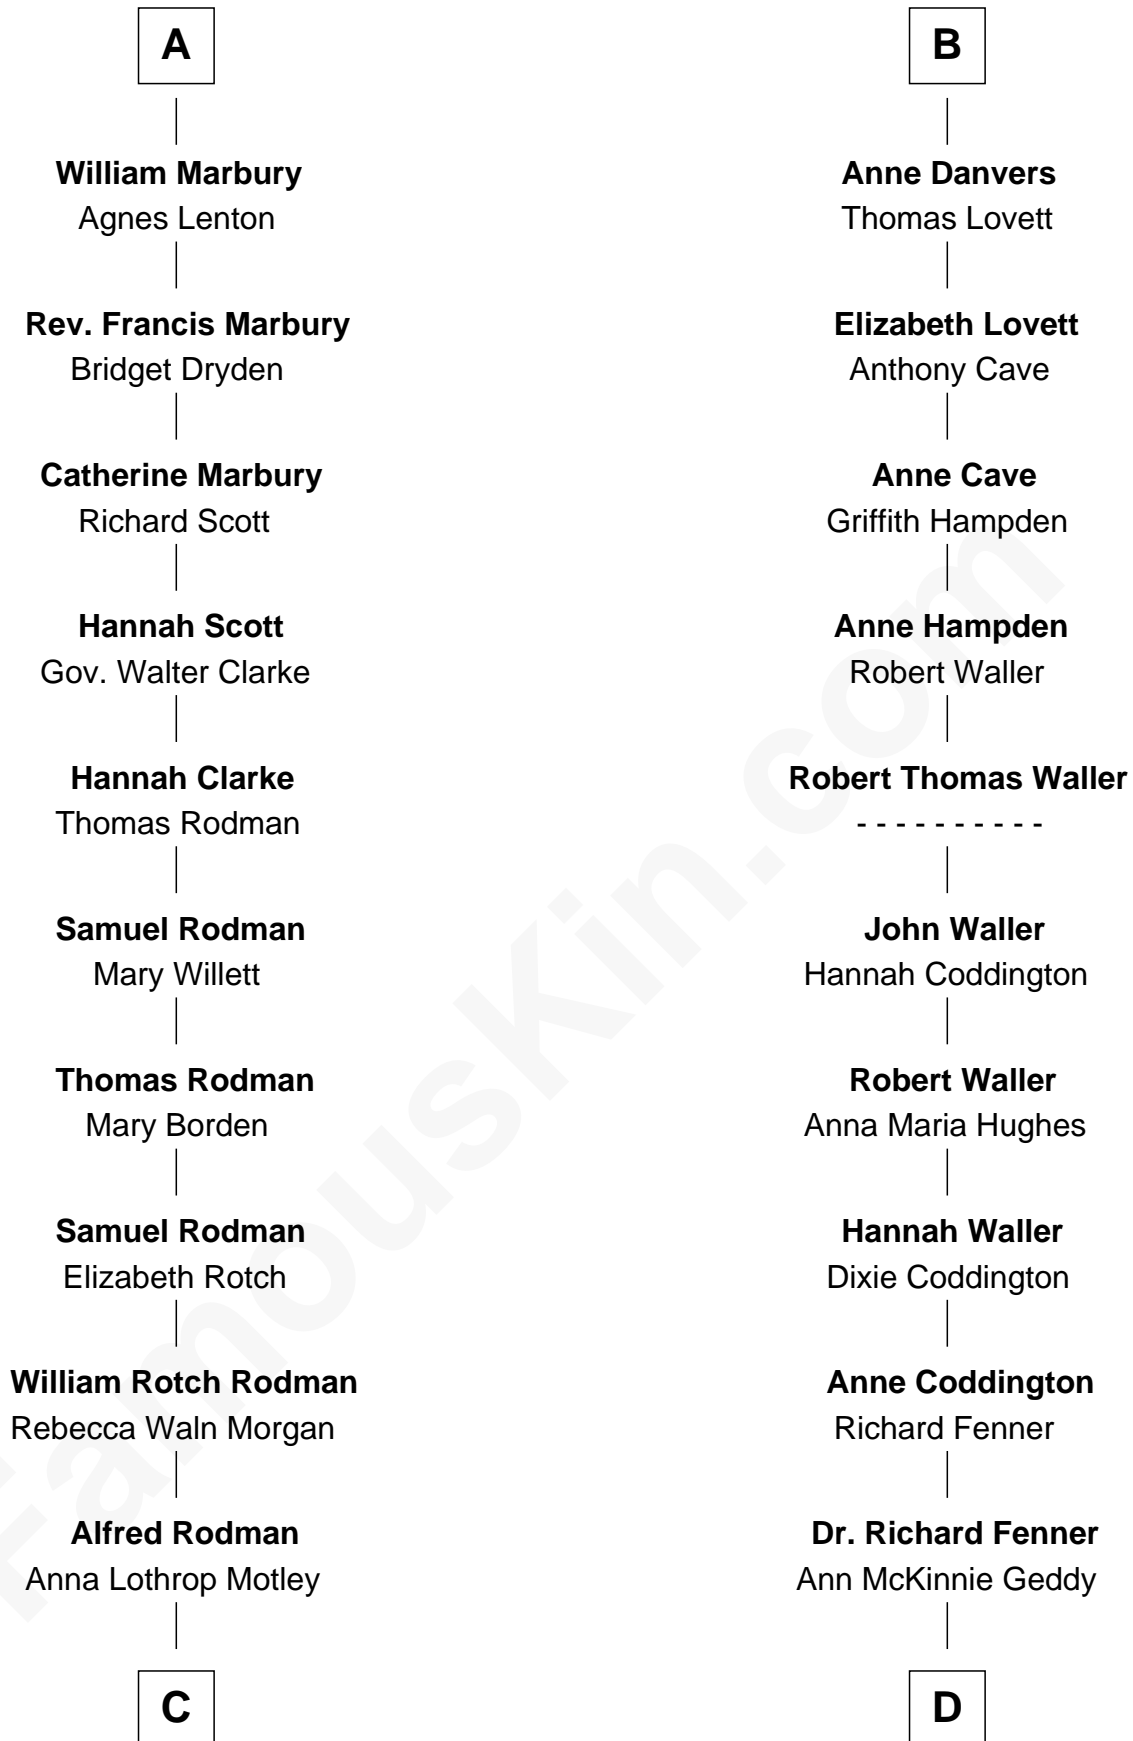

FamousKin.com Relationship Chart of

Tuesday Weld

TV and Movie Actress

20th cousin 1 time removed of

John McCain

U.S. Senator from Arizona

Sir Thomas de Swynnerton

C

Eloise Rodman
Stephen Minot Weld

Edward Motley Weld
Sarah Lothrop King

Lothrop Motley Weld
Yosene Balfour Ker

Tuesday Weld
TV and Movie Actress

D

Eliza Geddy Fenner
James Vaulx

James Junius Vaulx
Margaret Garside

Katherine Davey Vaulx
Adm. John Sidney McCain

Adm. John Sidney McCain
Roberta Wright

John McCain
U.S. Senator from Arizona