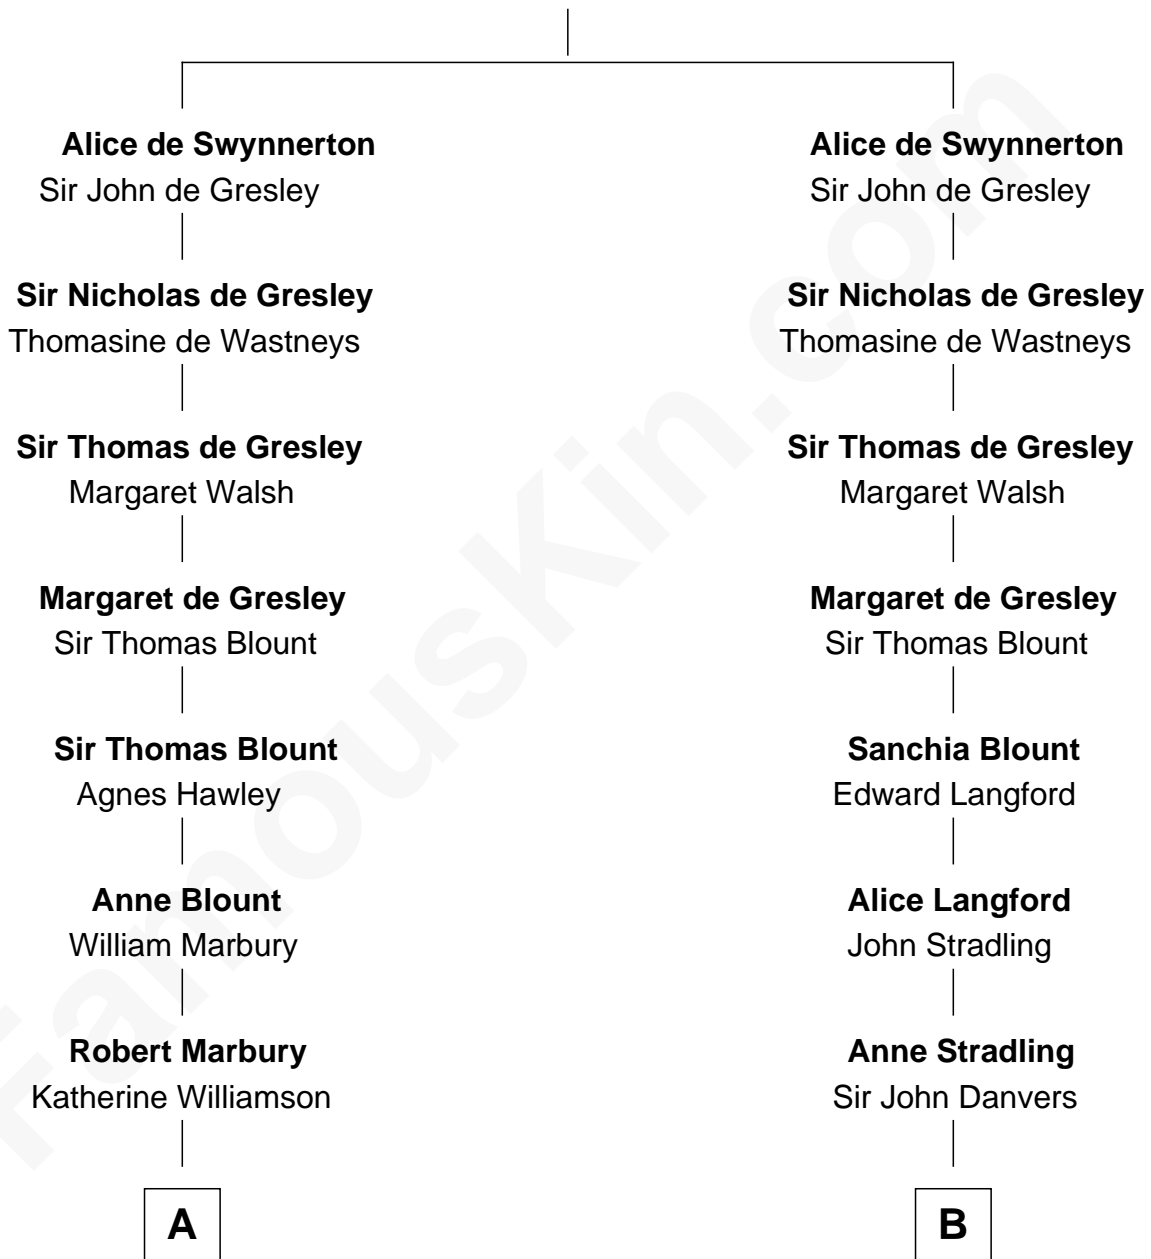

FamousKin.com Relationship Chart of

Tuesday Weld

TV and Movie Actress

20th cousin 1 time removed of

John McCain

U.S. Senator from Arizona

Sir Thomas de Swynnerton

C

Eloise Rodman
Stephen Minot Weld

Edward Motley Weld
Sarah Lothrop King

Lothrop Motley Weld
Yosene Balfour Ker

Tuesday Weld
TV and Movie Actress

D

Eliza Geddy Fenner
James Vaulx

James Junius Vaulx
Margaret Garside

Katherine Davey Vaulx
Adm. John Sidney McCain

Adm. John Sidney McCain
Roberta Wright

John McCain
U.S. Senator from Arizona