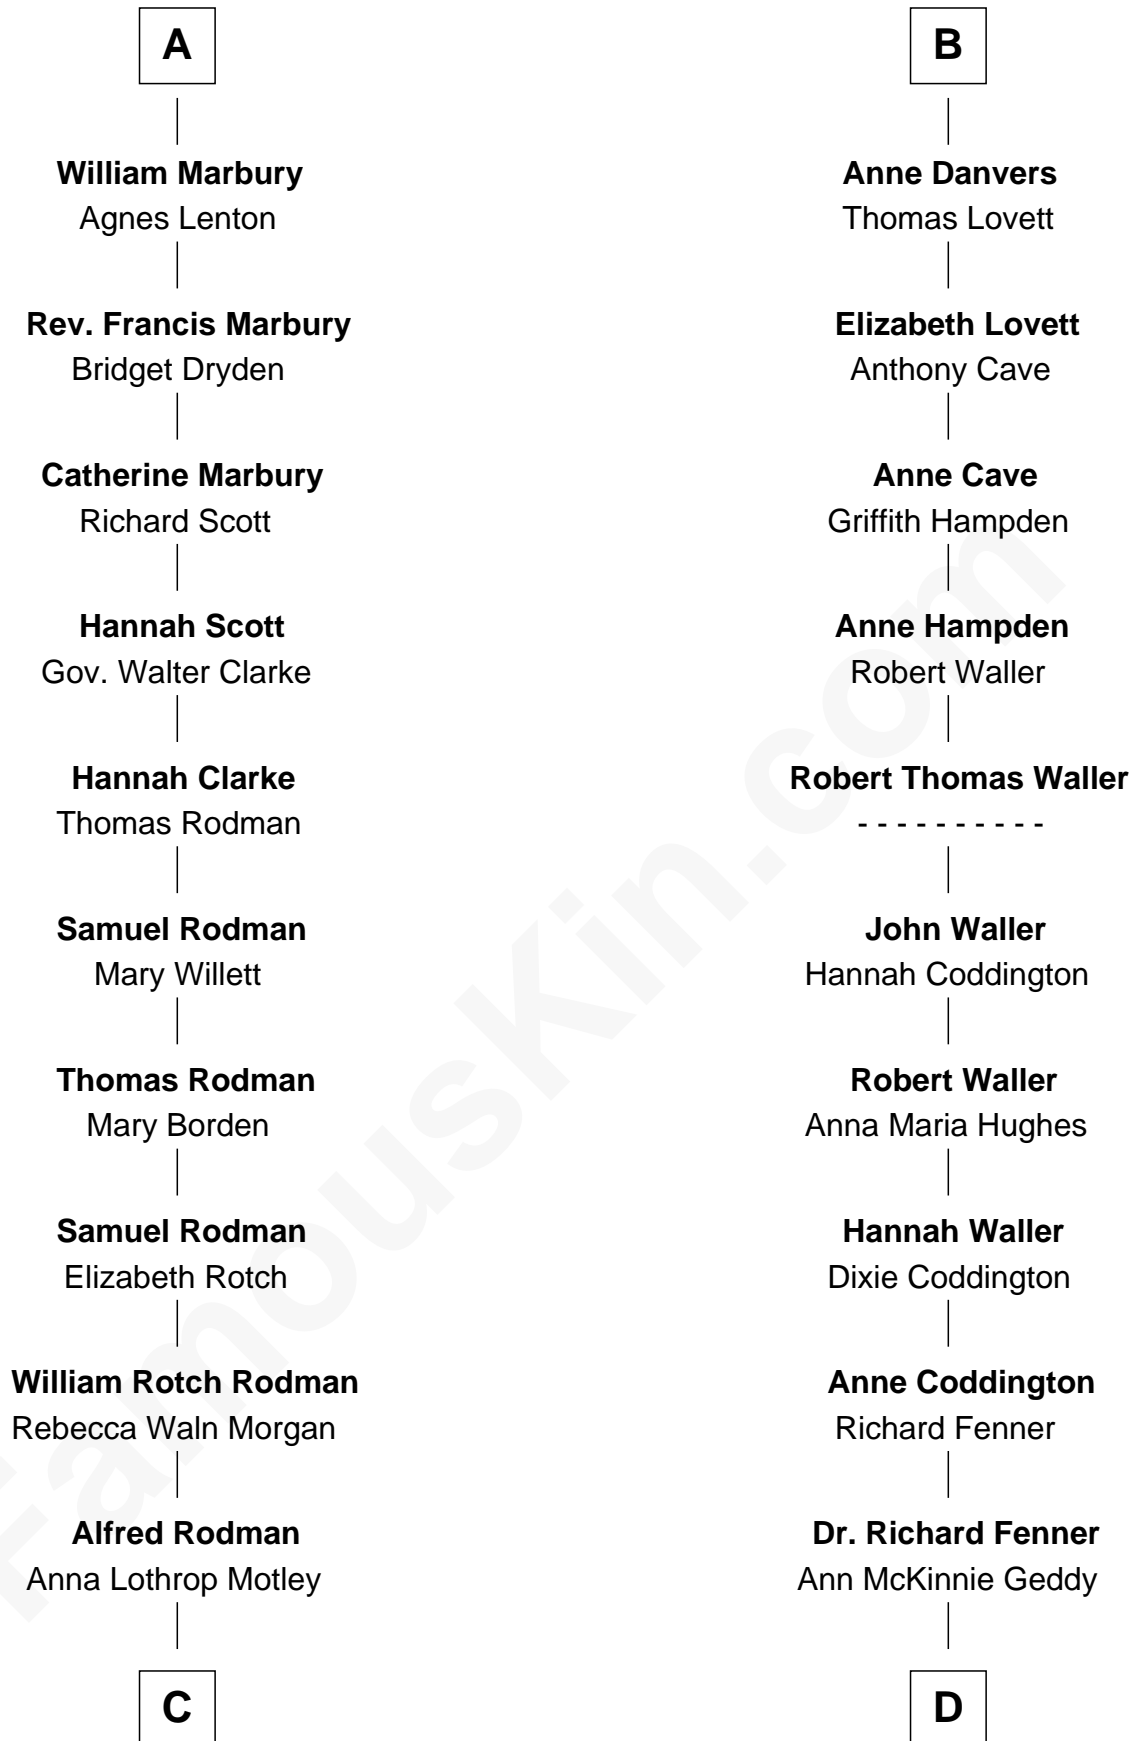

FamousKin.com

Relationship Chart of

Tuesday Weld

TV and Movie Actress

20th cousin 1 time removed of

John McCain

U.S. Senator from Arizona

Sir Geoffrey de Gresley

Margaret Gernon

Sir John de Gresley

Alice de Swynnerton

Sir Nicholas de Gresley

Thomasine de Wastneys

Sir Thomas de Gresley

Margaret Walsh

Margaret de Gresley

Sanchia Blount

Edward Langford

Alice Langford

John Stradling

Anne Stradling

Sir John Danvers

B

C

Eloise Rodman
Stephen Minot Weld

Edward Motley Weld
Sarah Lothrop King

Lothrop Motley Weld
Yosene Balfour Ker

Tuesday Weld
TV and Movie Actress

D

Eliza Geddy Fenner
James Vaulx

James Junius Vaulx
Margaret Garside