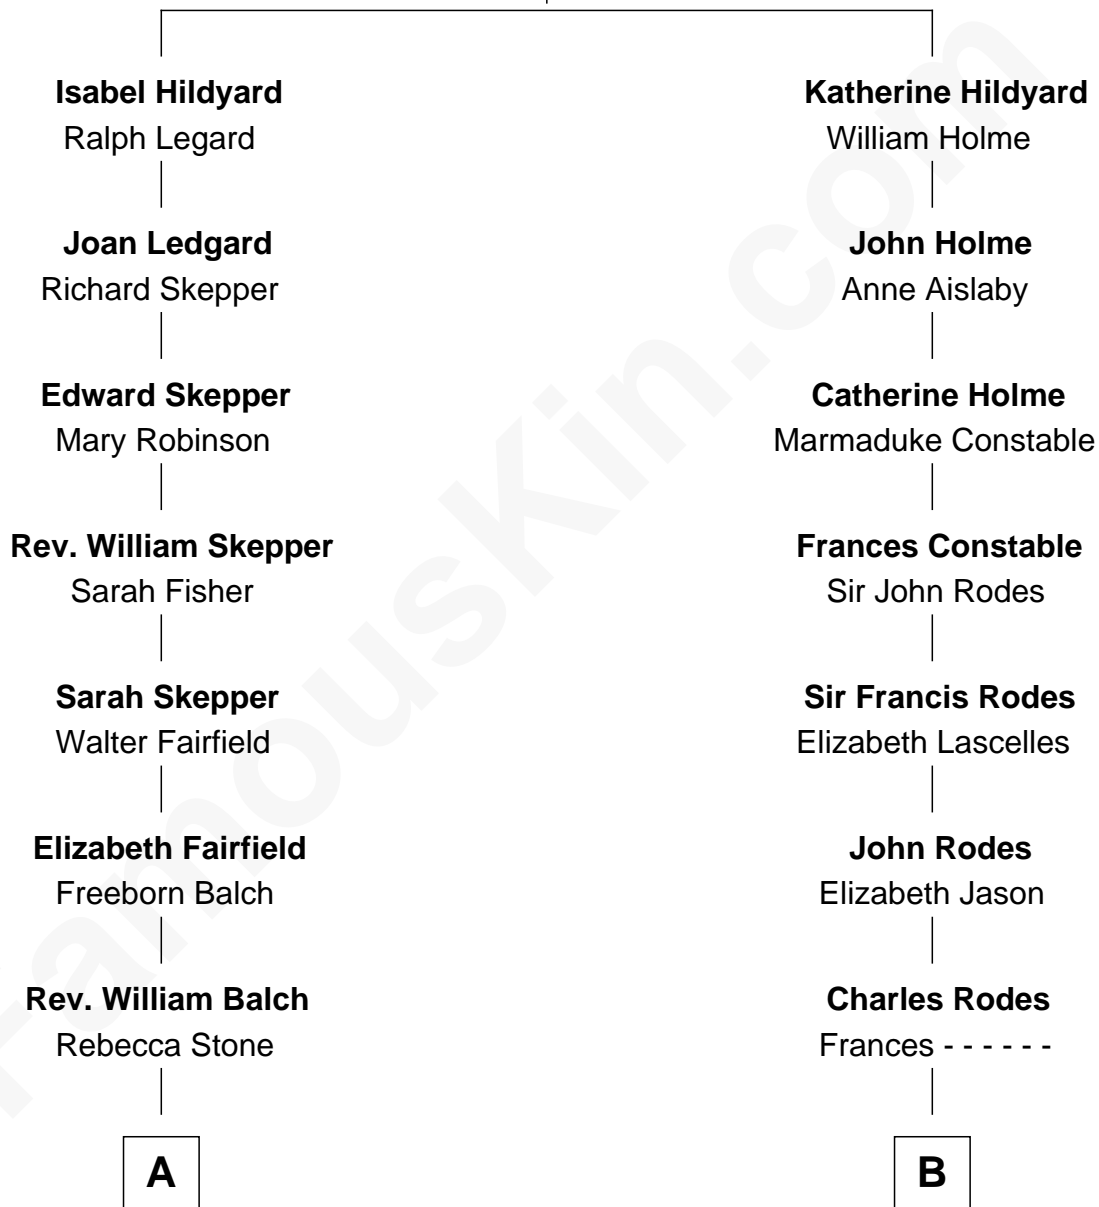

FamousKin.com Relationship Chart of

Tuesday Weld

TV and Movie Actress

14th cousin 2 times removed of

Illeana Douglas

TV and Movie Actress

Sir Piers Hildyard

Joan de la See

A

Nathaniel Balch

Joanna Day

John Balch

Eunice Bartlett

Joseph Balch

Caroline Ann Buckminster Williams

Sarah Bartlett Balch

Stephen Minot Weld

Stephen Minot Weld

Eloise Rodman

Edward Motley Weld

Sarah Lothrop King

Lothrop Motley Weld

Yosene Balfour Ker

Tuesday Weld