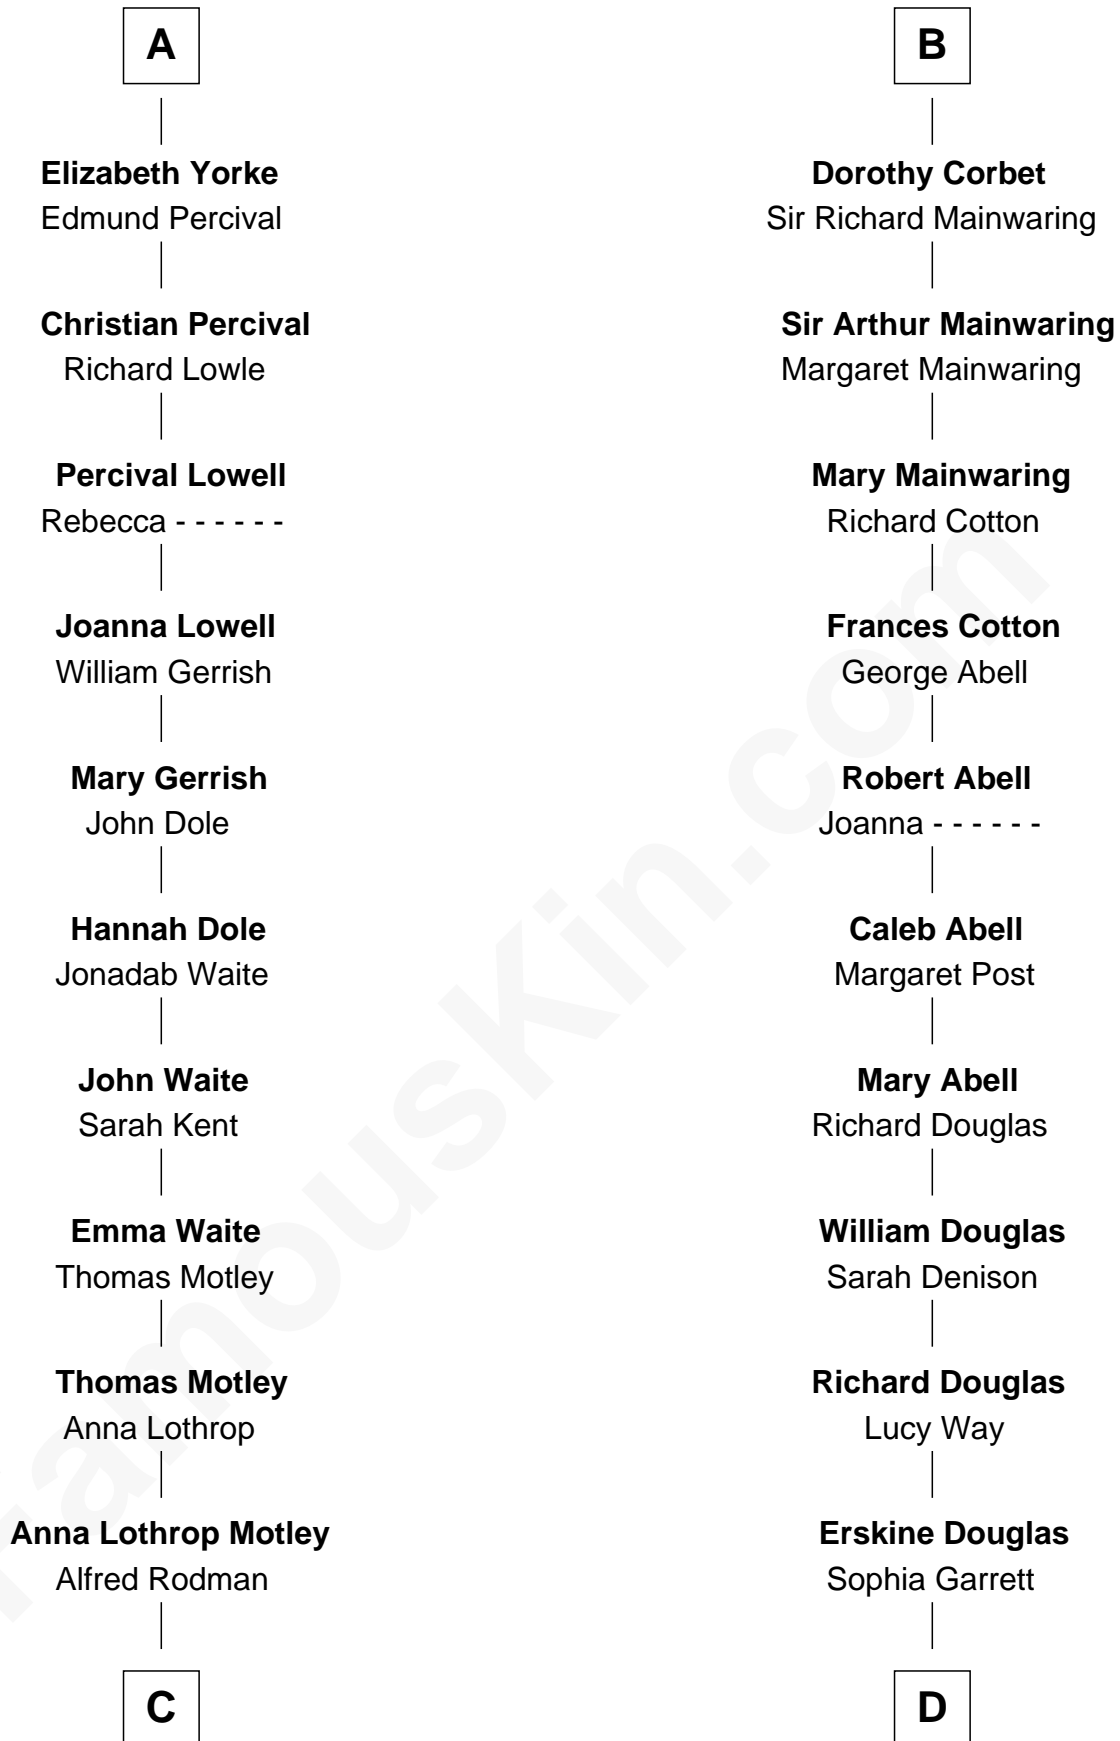

FamousKin.com Relationship Chart of

Tuesday Weld

TV and Movie Actress

20th cousin 1 time removed of

Illeana Douglas

TV and Movie Actress

Humphrey de Bohun

Elizabeth Plantagenet

C

Eloise Rodman
Stephen Minot Weld

Edward Motley Weld
Sarah Lothrop King

Lothrop Motley Weld
Yosene Balfour Ker

Tuesday Weld
TV and Movie Actress

D

Emma Jane Douglas
Col. George Taliaferro Shackelford

Lena Priscilla Shackelford
Edouard Gregory Hesselberg