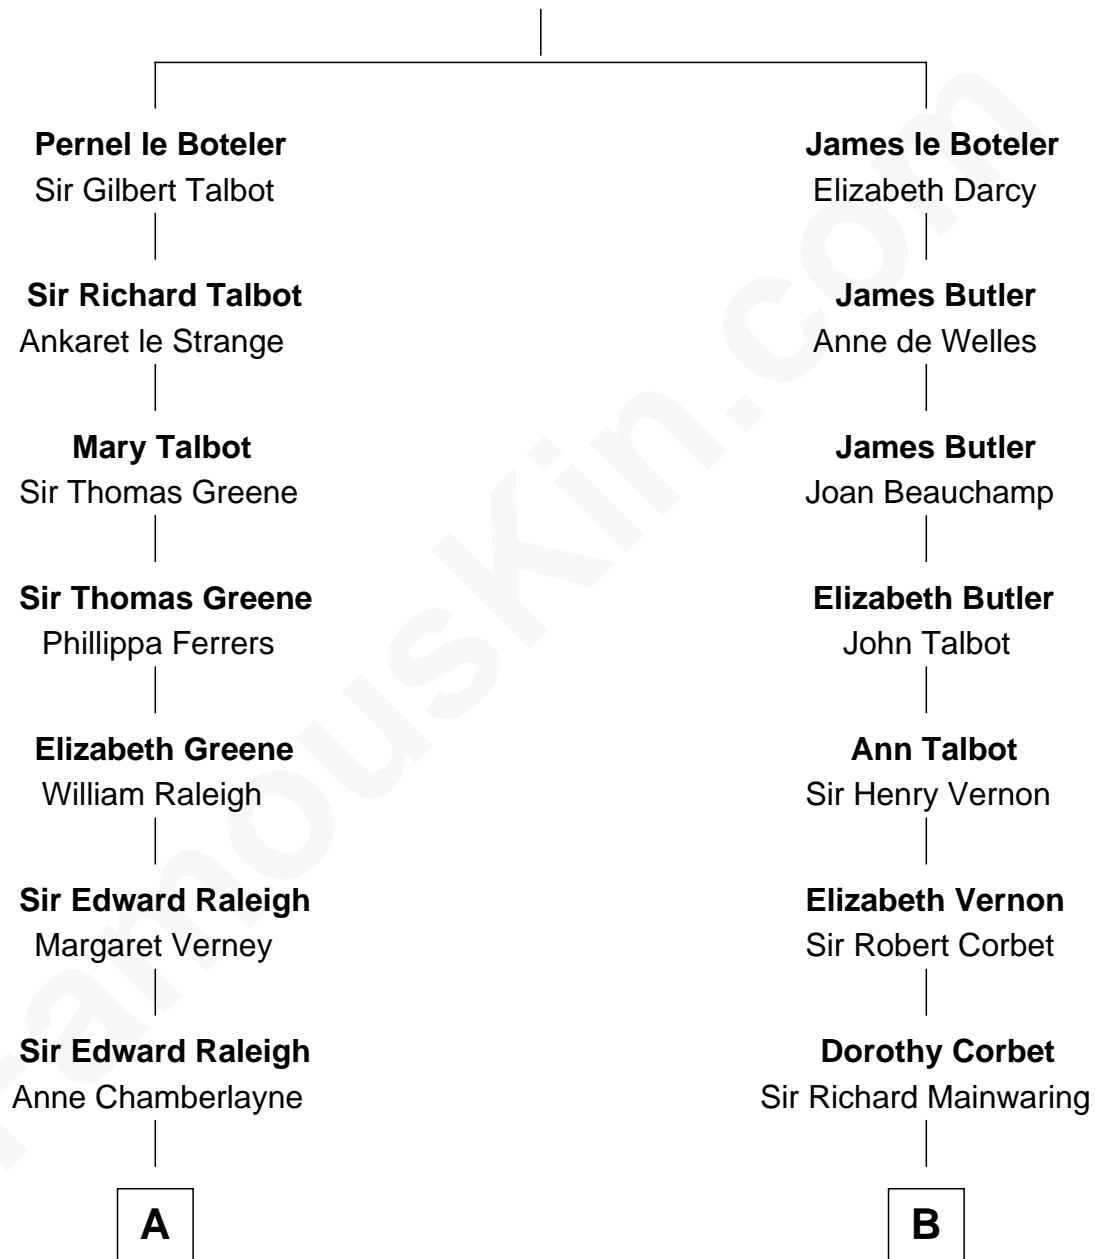

FamousKin.com Relationship Chart of

Tuesday Weld

TV and Movie Actress

20th cousin 1 time removed of

Illeana Douglas

TV and Movie Actress

Sir James le Boteler

Eleanor de Bohun

C

Alfred Rodman
Anna Lothrop Motley

Eloise Rodman
Stephen Minot Weld

Edward Motley Weld
Sarah Lothrop King

Lothrop Motley Weld
Yosene Balfour Ker

Tuesday Weld
TV and Movie Actress

D

Lena Priscilla Shackelford
Edouard Gregory Hesselberg