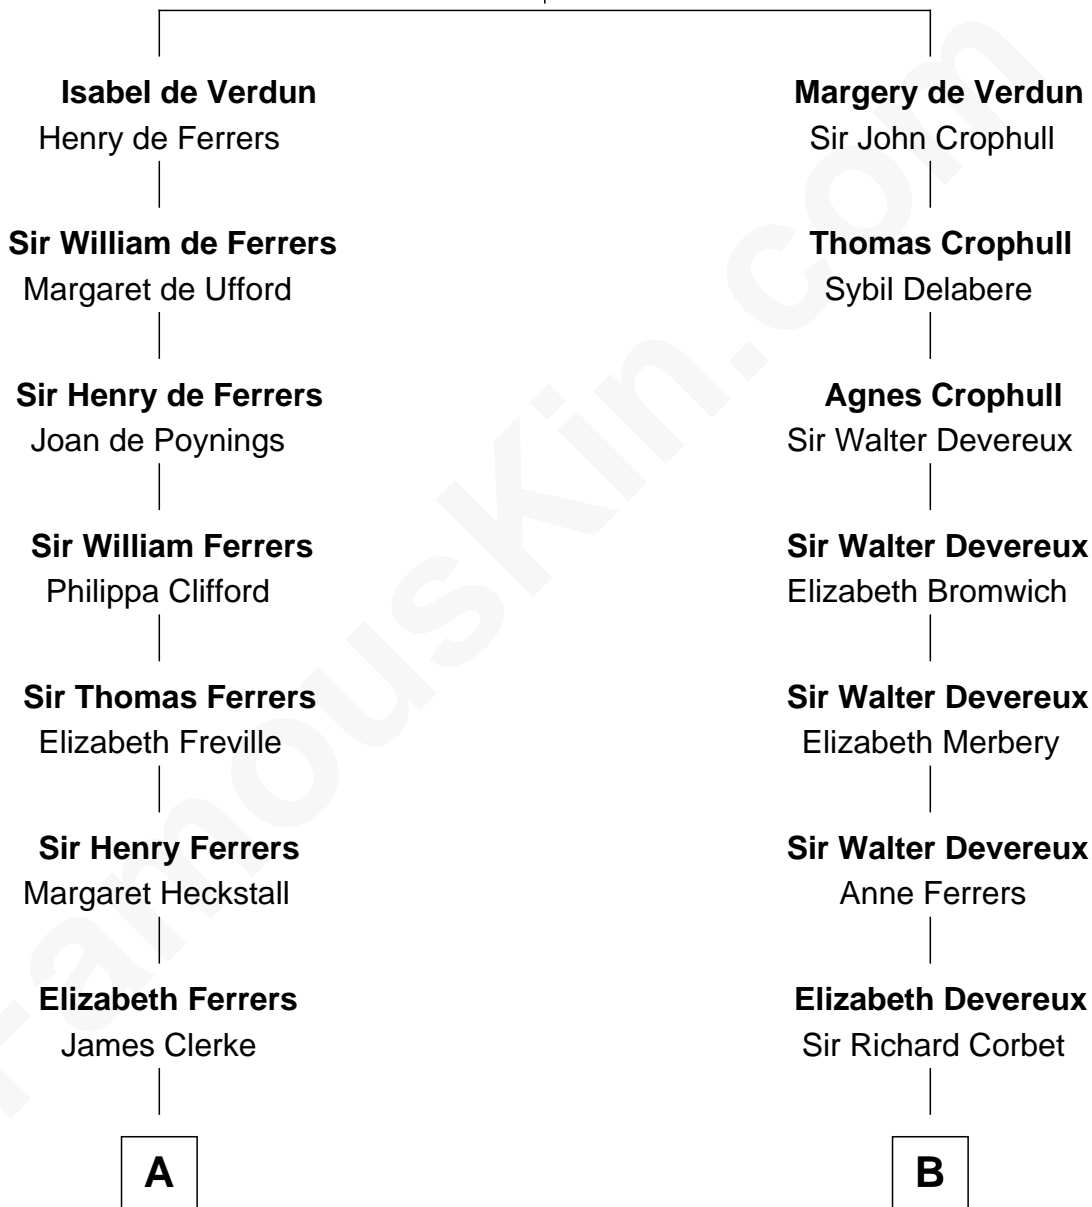

FamousKin.com Relationship Chart of

Tuesday Weld

TV and Movie Actress

20th cousin 1 time removed of

Melvyn Douglas

Movie Actor

Sir Thebaud de Verdun

*with wife
Elizabeth de Clare*

*with wife
Maud Mortimer*

C

Alfred Rodman
Anna Lothrop Motley

Eloise Rodman
Stephen Minot Weld

Edward Motley Weld
Sarah Lothrop King

Lothrop Motley Weld
Yosene Balfour Ker

Tuesday Weld
TV and Movie Actress

D