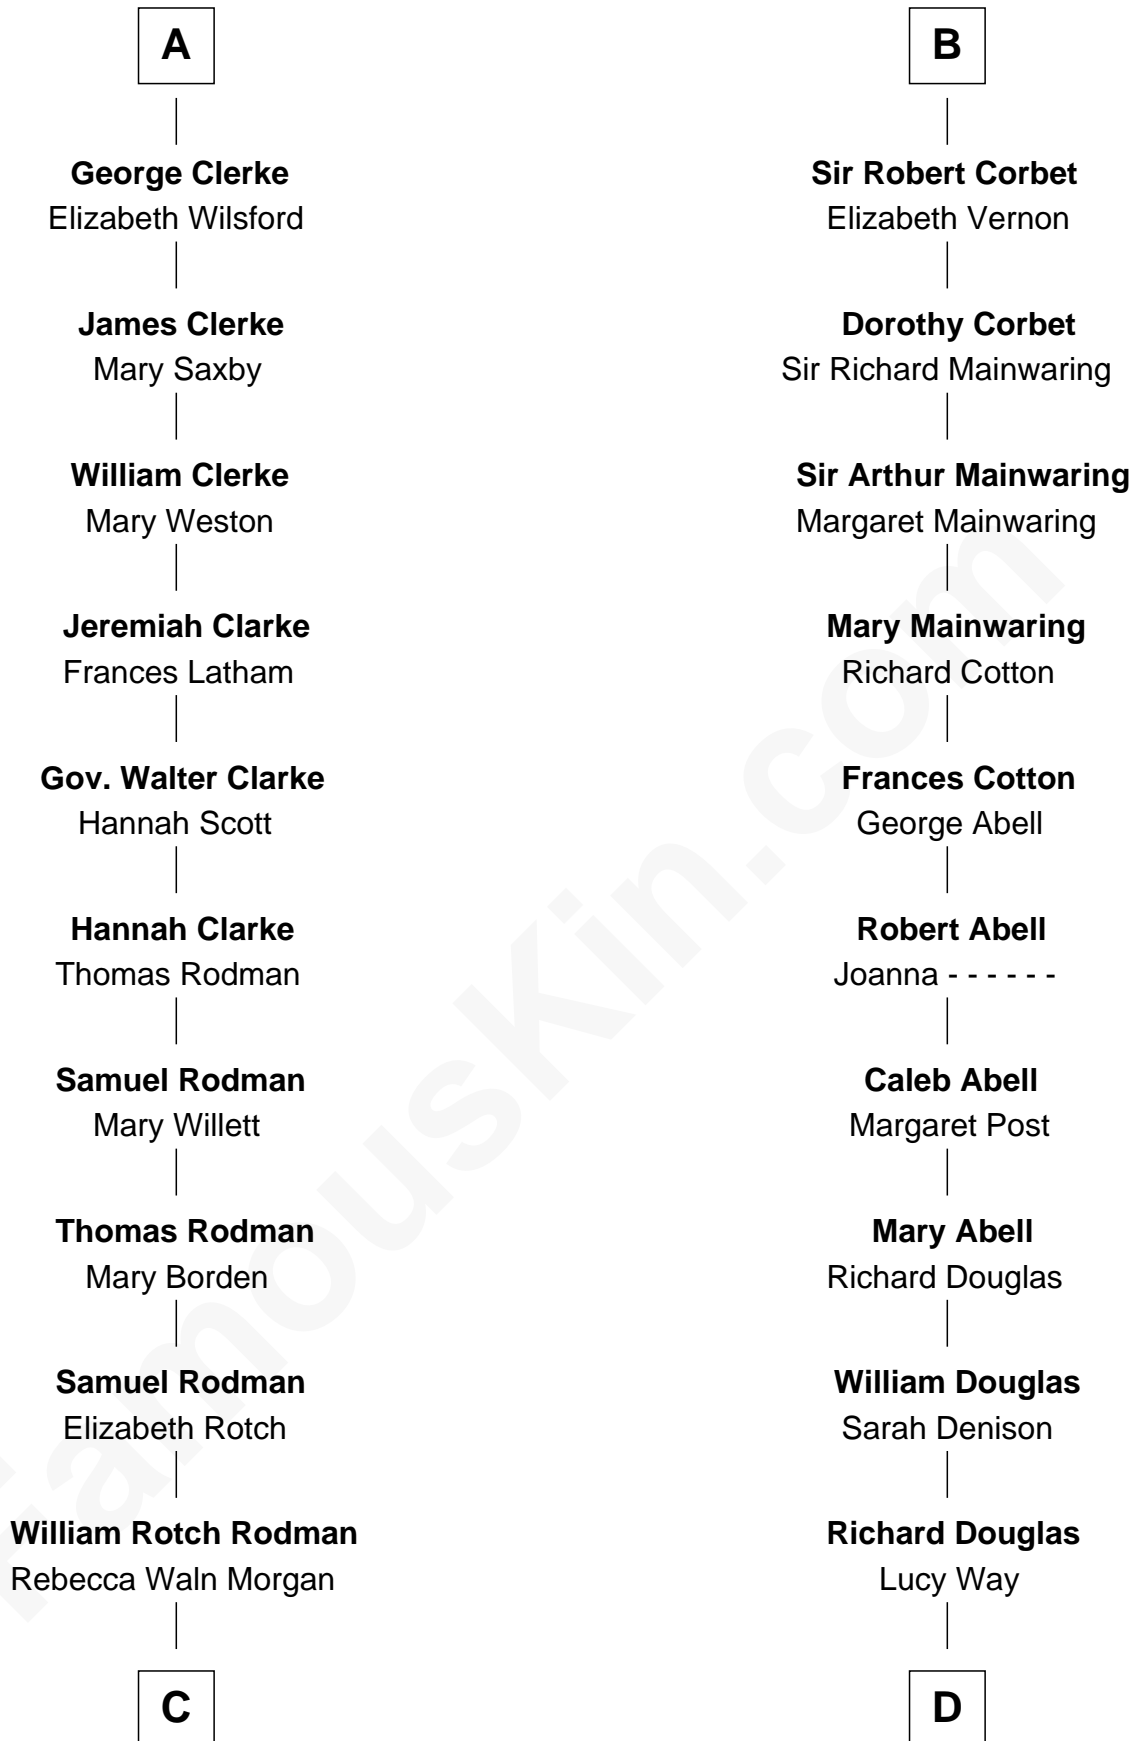

FamousKin.com Relationship Chart of

Tuesday Weld

TV and Movie Actress

20th cousin 1 time removed of

Melvyn Douglas

Movie Actor

Sir Thebaud de Verdun

*with wife
Elizabeth de Clare*

*with wife
Maud Mortimer*

C

Alfred Rodman
Anna Lothrop Motley

Eloise Rodman
Stephen Minot Weld

Edward Motley Weld
Sarah Lothrop King

Lothrop Motley Weld
Yosene Balfour Ker

Tuesday Weld
TV and Movie Actress

D