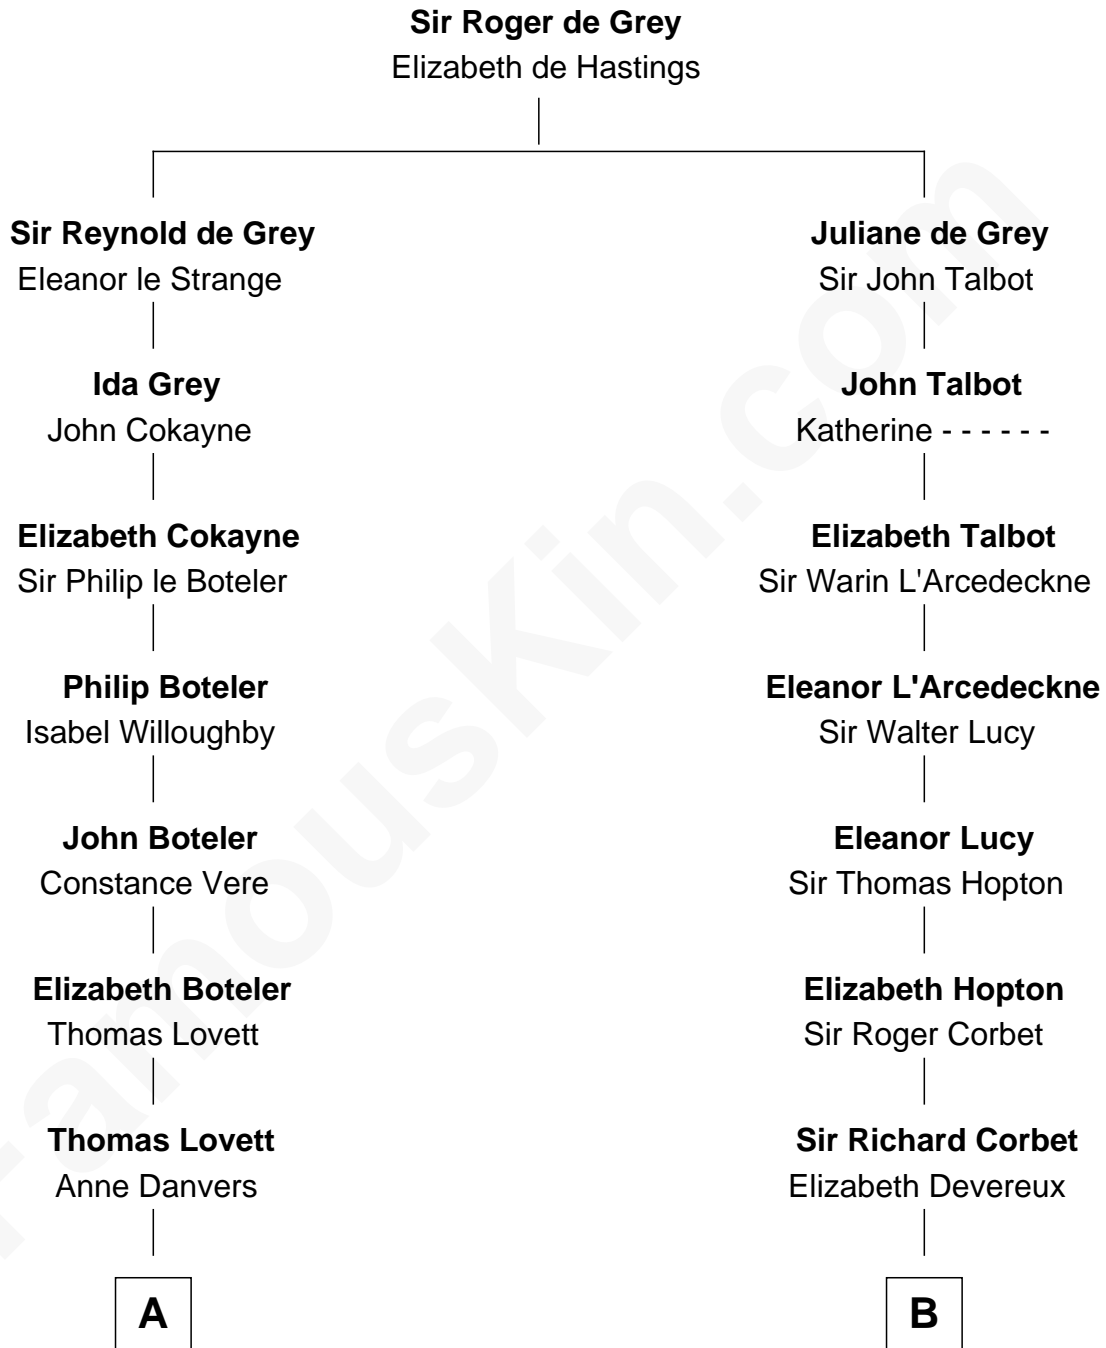

# FamousKin.com Relationship Chart of

**Tuesday Weld**

*TV and Movie Actress*

20th cousin 1 time removed of

**Melvyn Douglas**

*Movie Actor*

**C**

**Alfred Rodman**  
Anna Lothrop Motley

**Eloise Rodman**  
Stephen Minot Weld

**Edward Motley Weld**  
Sarah Lothrop King

**Lothrop Motley Weld**  
Yosene Balfour Ker

**Tuesday Weld**  
*TV and Movie Actress*

**D**

**Erskine Douglas**  
Sophia Garrett

**Emma Jane Douglas**  
Col. George Taliaferro Shackelford

**Lena Priscilla Shackelford**  
Edouard Gregory Hesselberg

**Melvyn Douglas**  
*Movie Actor*

FamousKin.com