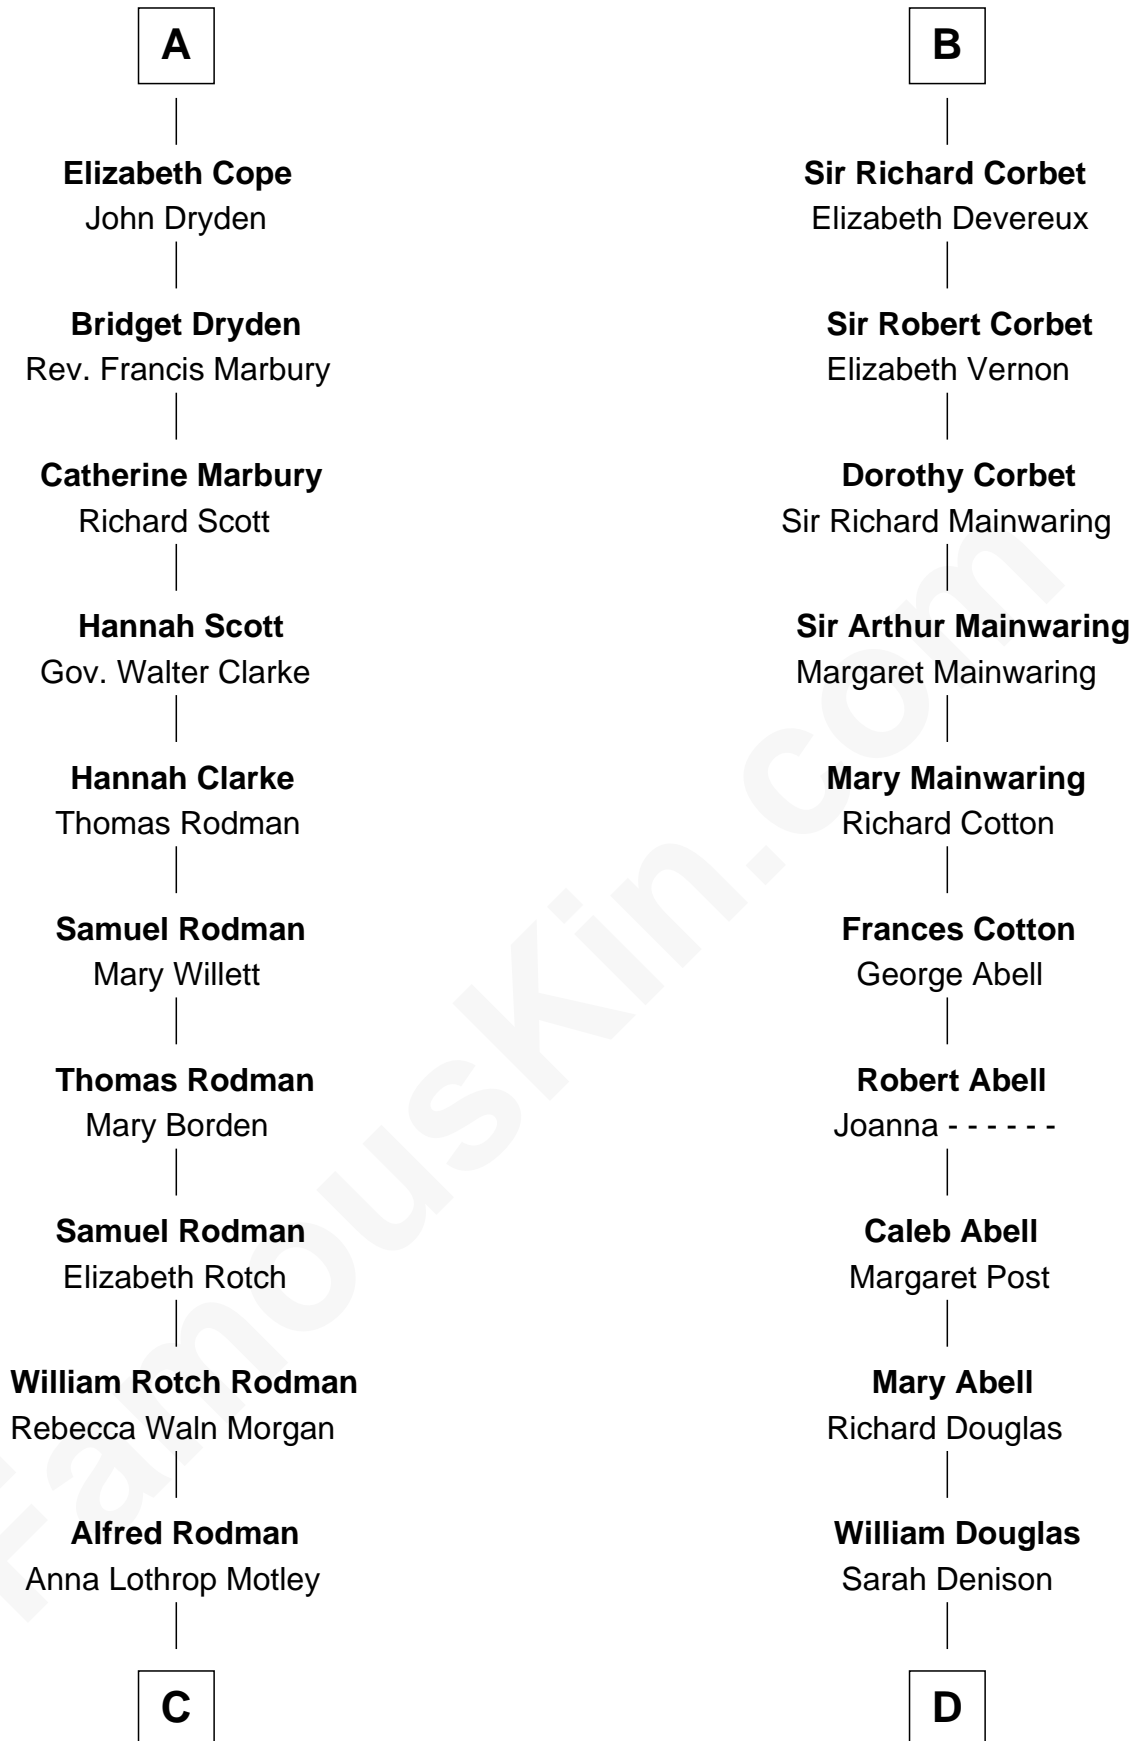

FamousKin.com Relationship Chart of

Tuesday Weld

TV and Movie Actress

20th cousin 1 time removed of

Melvyn Douglas

Movie Actor

Sir Gilbert Talbot

Pernel le Boteler

Sir Henry de Grey

Richard Grey

Blanche de la Vache

Alice Grey

Sir William Burley

Elizabeth Burley

Sir John Hopton

Sir Walter Hopton

Joan Mortimer

Sir Thomas Hopton

Eleanor Lucy

Elizabeth Hopton

Sir Roger Corbet

B

C

Eloise Rodman
Stephen Minot Weld

Edward Motley Weld
Sarah Lothrop King

Lothrop Motley Weld
Yosene Balfour Ker

Tuesday Weld
TV and Movie Actress

D

Richard Douglas
Lucy Way

Erskine Douglas
Sophia Garrett

Emma Jane Douglas
Col. George Taliaferro Shackelford