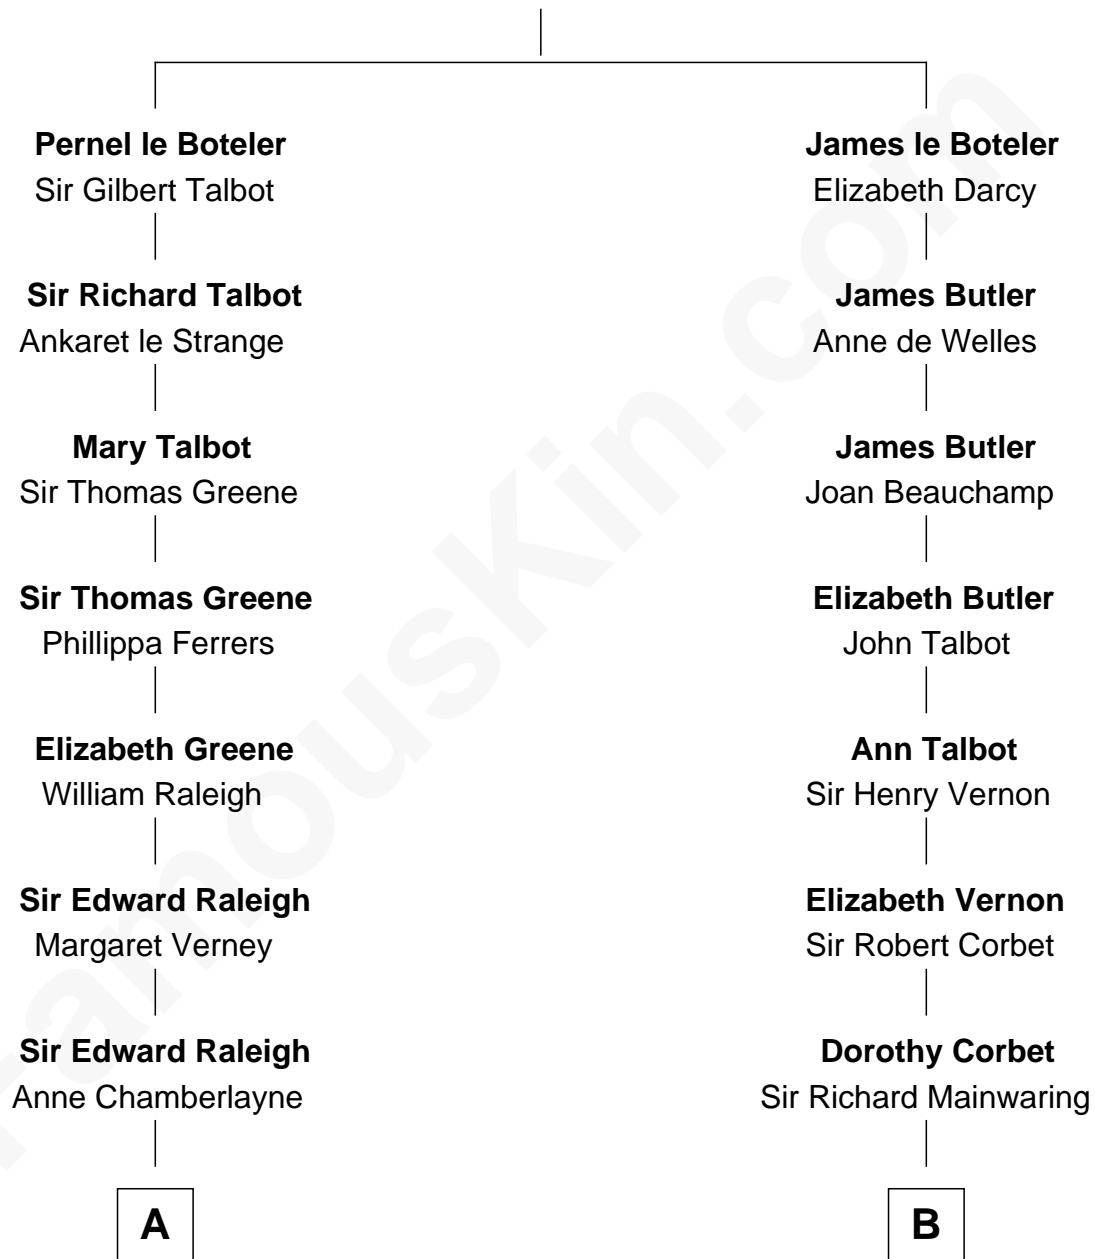

# FamousKin.com Relationship Chart of

**Tuesday Weld**

*TV and Movie Actress*

18th cousin 3 times removed of

**Melvyn Douglas**

*Movie Actor*

**Sir James le Boteler**

Eleanor de Bohun

**C**

**Alfred Rodman**  
Anna Lothrop Motley

**Eloise Rodman**  
Stephen Minot Weld

**Edward Motley Weld**  
Sarah Lothrop King

**Lothrop Motley Weld**  
Yosene Balfour Ker

**Tuesday Weld**  
*TV and Movie Actress*

**D**

**Lena Priscilla Shackelford**  
Edouard Gregory Hesselberg

**Melvyn Douglas**  
*Movie Actor*

FamousKin.com