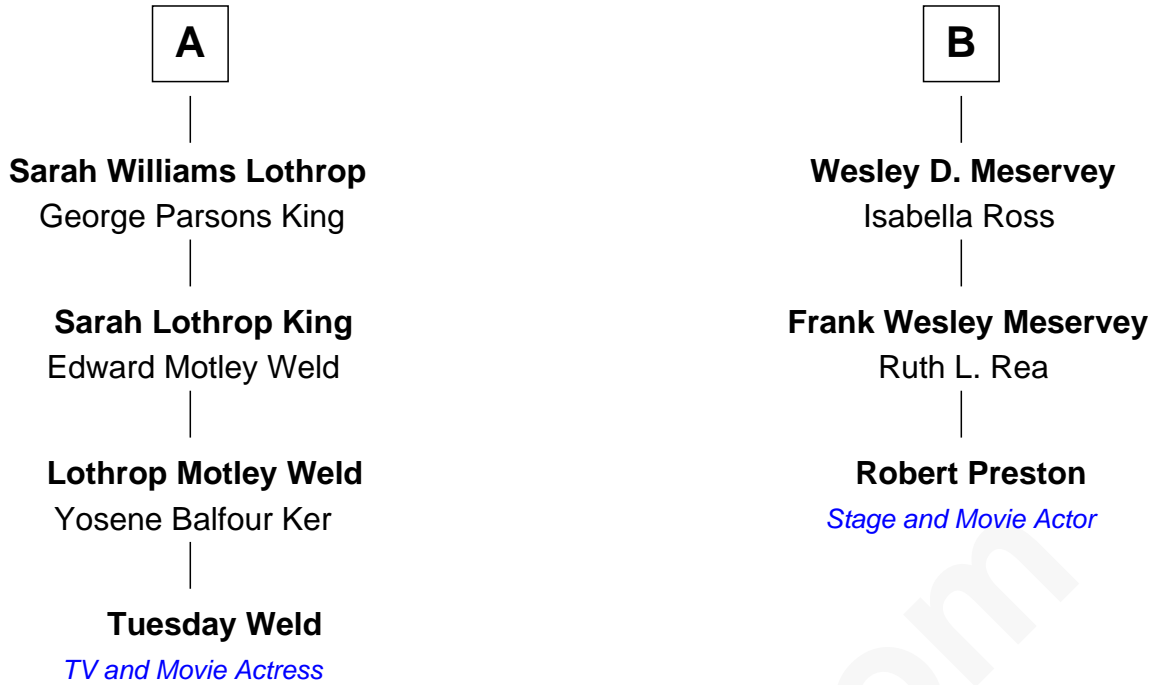

FamousKin.com