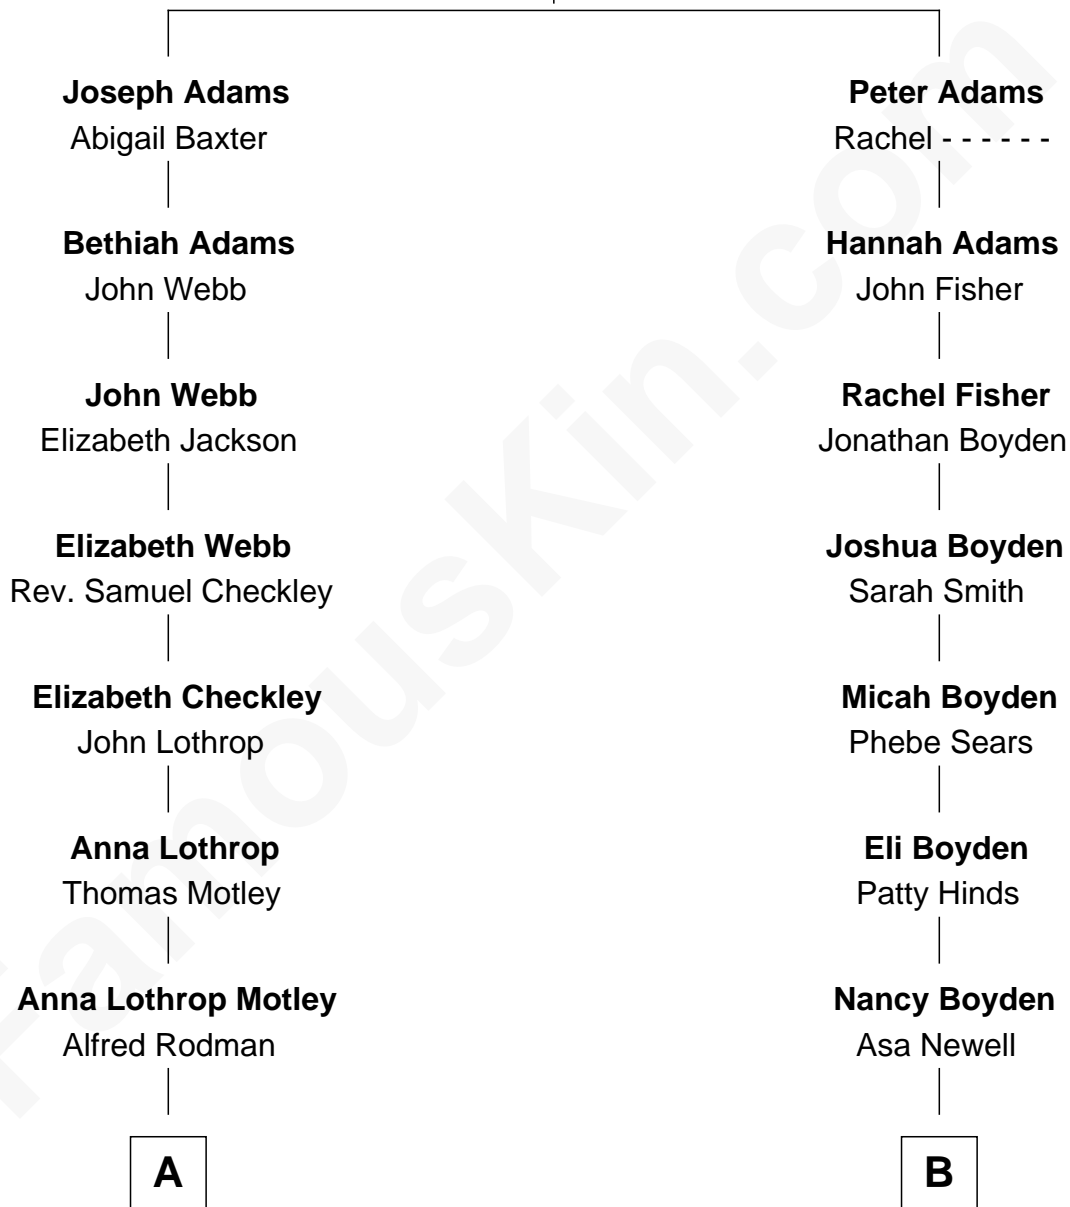

FamousKin.com Relationship Chart of

Tuesday Weld

TV and Movie Actress

10th cousin 1 time removed of

Sarah Palin

9th Governor of Alaska

Henry Adams

Edith Squire

A

Eloise Rodman
Stephen Minot Weld

Edward Motley Weld
Sarah Lothrop King

Lothrop Motley Weld
Yosene Balfour Ker

Tuesday Weld
TV and Movie Actress

B

Maria Nancy Newell
Thomas S. Ruddock

May Belle Ruddock
Henry Charles Brandt

Nellie Marie Brandt
Charles Francis Heath

Charles Richard Heath
Sarah Sheeran

Sarah Palin
9th Governor of Alaska

FamousKin.com