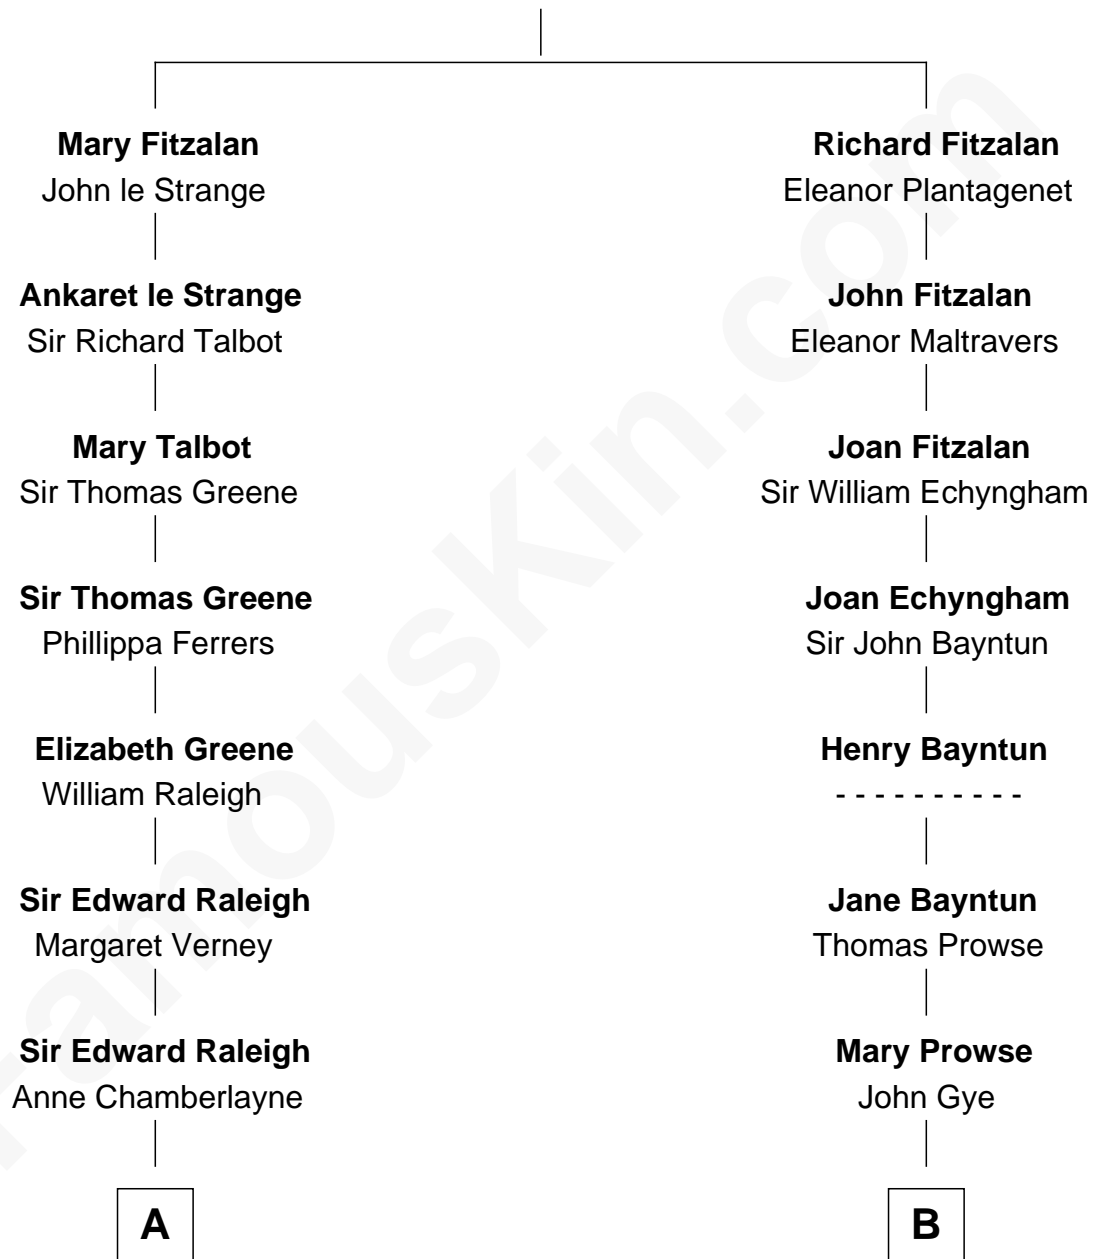

FamousKin.com

Relationship Chart of

Tuesday Weld

TV and Movie Actress

19th cousin 2 times removed of

Sarah Palin

9th Governor of Alaska

Edmund Fitzalan

Alice de Warenne

C

Alfred Rodman
Anna Lothrop Motley

Eloise Rodman
Stephen Minot Weld

Edward Motley Weld
Sarah Lothrop King

Lothrop Motley Weld
Yosene Balfour Ker

Tuesday Weld
TV and Movie Actress

D

Nellie Marie Brandt
Charles Francis Heath

Charles Richard Heath
Sarah Sheeran

Sarah Palin
9th Governor of Alaska

FamousKin.com