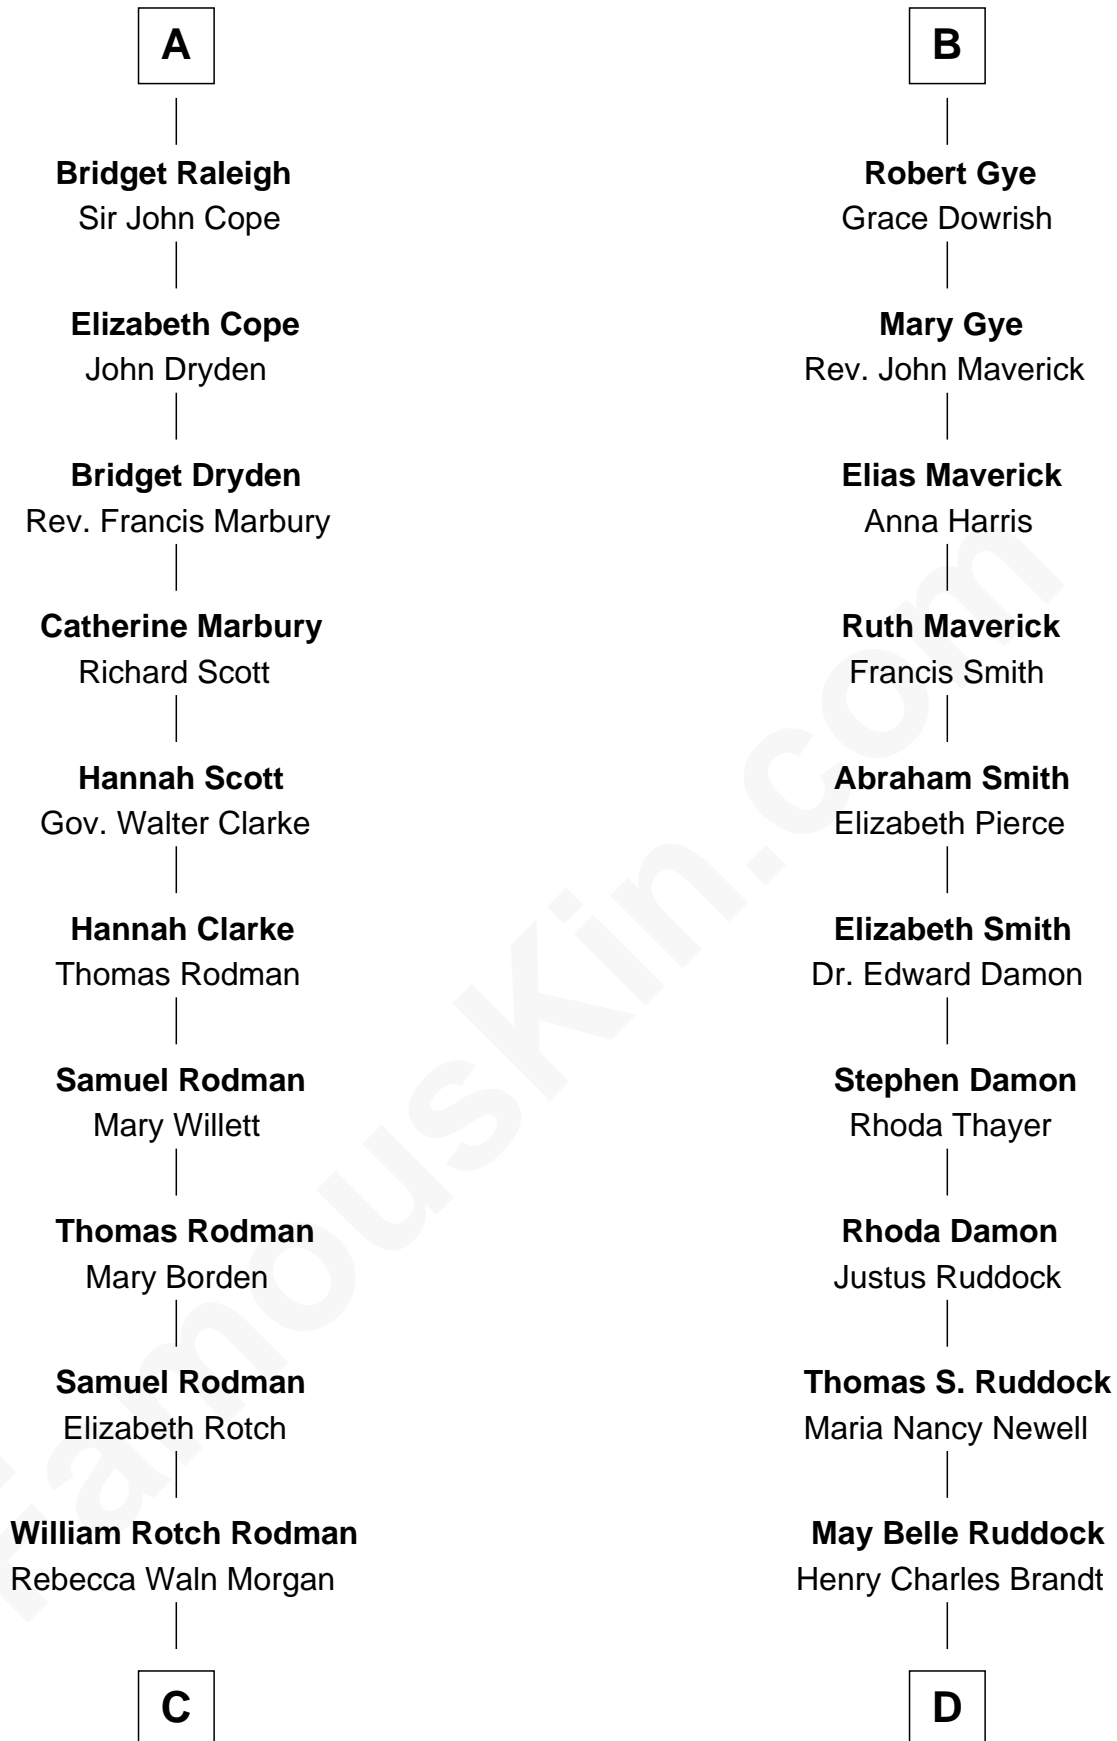

FamousKin.com

Relationship Chart of

Tuesday Weld

TV and Movie Actress

19th cousin 2 times removed of

Sarah Palin

9th Governor of Alaska

Edmund Fitzalan

Alice de Warenne

C

Alfred Rodman
Anna Lothrop Motley

Eloise Rodman
Stephen Minot Weld

Edward Motley Weld
Sarah Lothrop King

Lothrop Motley Weld
Yosene Balfour Ker

Tuesday Weld
TV and Movie Actress

D

Nellie Marie Brandt
Charles Francis Heath

Charles Richard Heath
Sarah Sheeran

Sarah Palin
9th Governor of Alaska

FamousKin.com