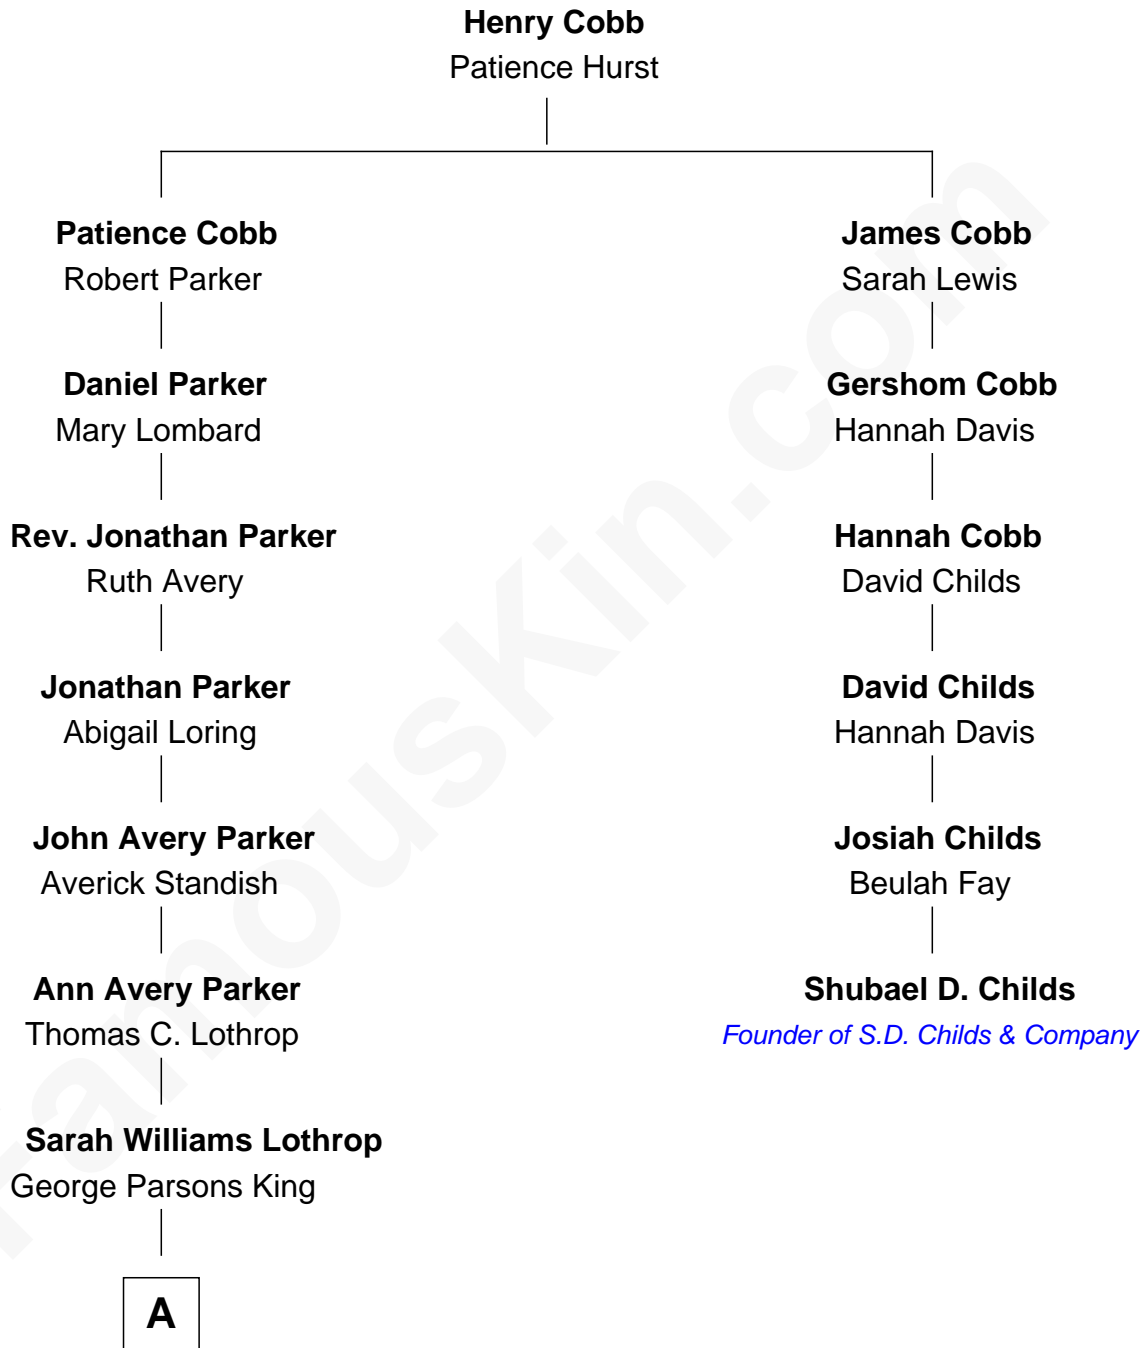

FamousKin.com Relationship Chart of

Tuesday Weld

TV and Movie Actress

5th cousin 4 times removed of

Shubael D. Childs

Founder of S.D. Childs & Company

A

—
Sarah Lothrop King
Edward Motley Weld

—
Lothrop Motley Weld
Yosene Balfour Ker

—
Tuesday Weld
TV and Movie Actress

FamousKin.com