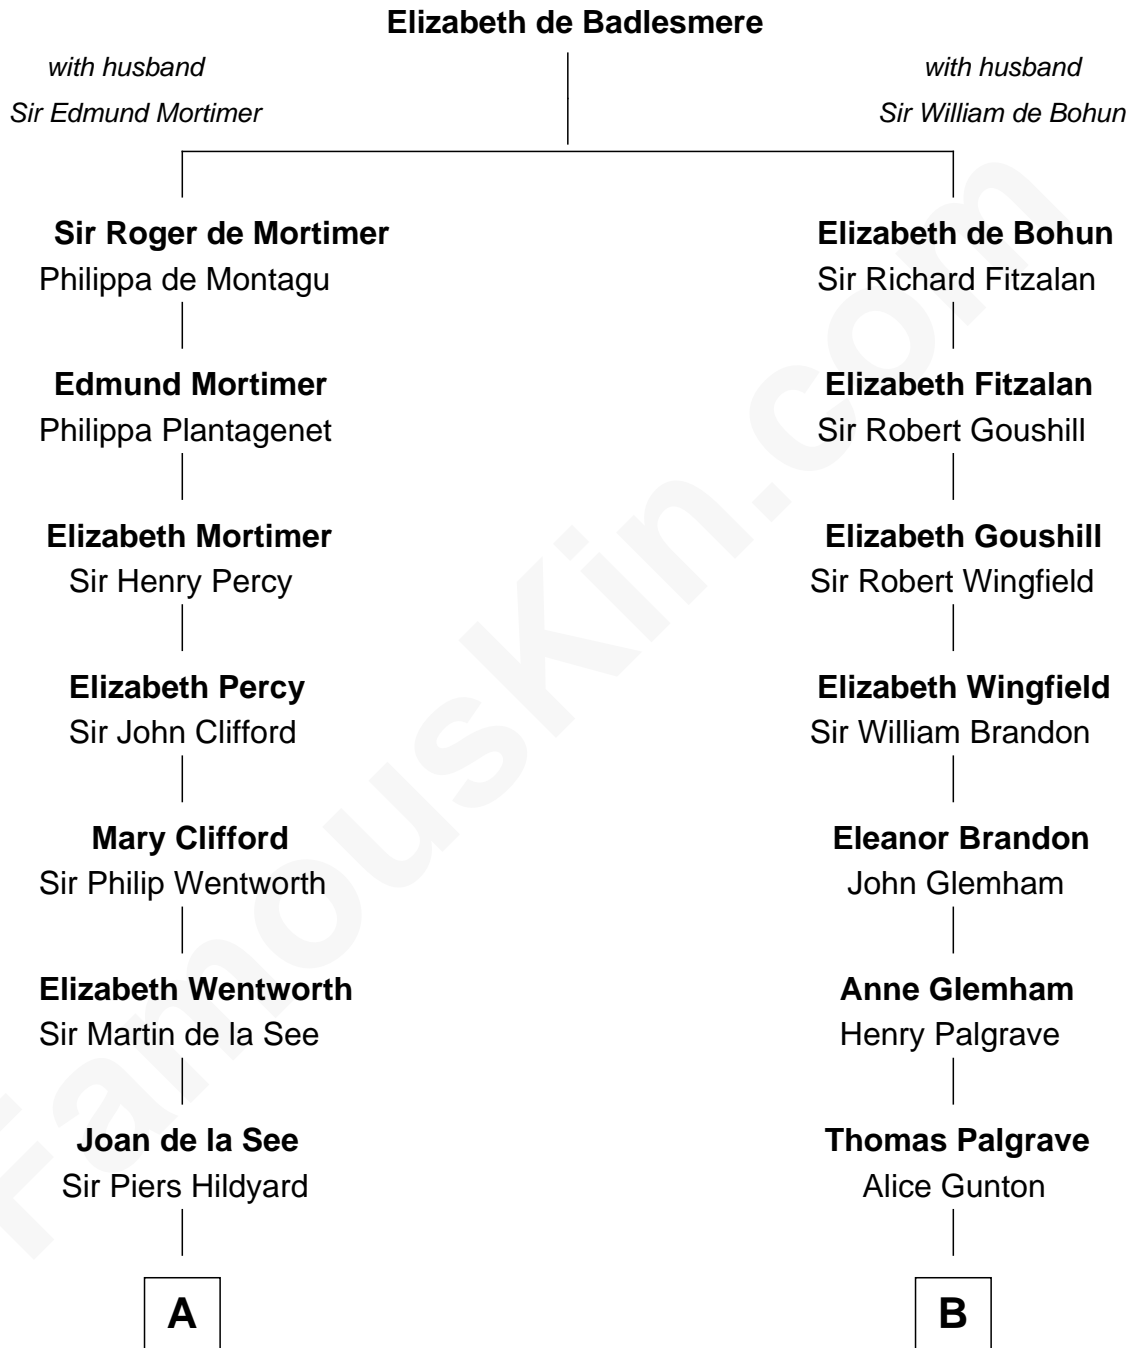

FamousKin.com

Relationship Chart of

Tuesday Weld

TV and Movie Actress

15th cousin 6 times removed of

Shubael D. Childs

Founder of S.D. Childs & Company

C

—
Sarah Bartlett Balch

Stephen Minot Weld

—
Stephen Minot Weld

Eloise Rodman

—
Edward Motley Weld

Sarah Lothrop King

—
Lothrop Motley Weld

Yosene Balfour Ker